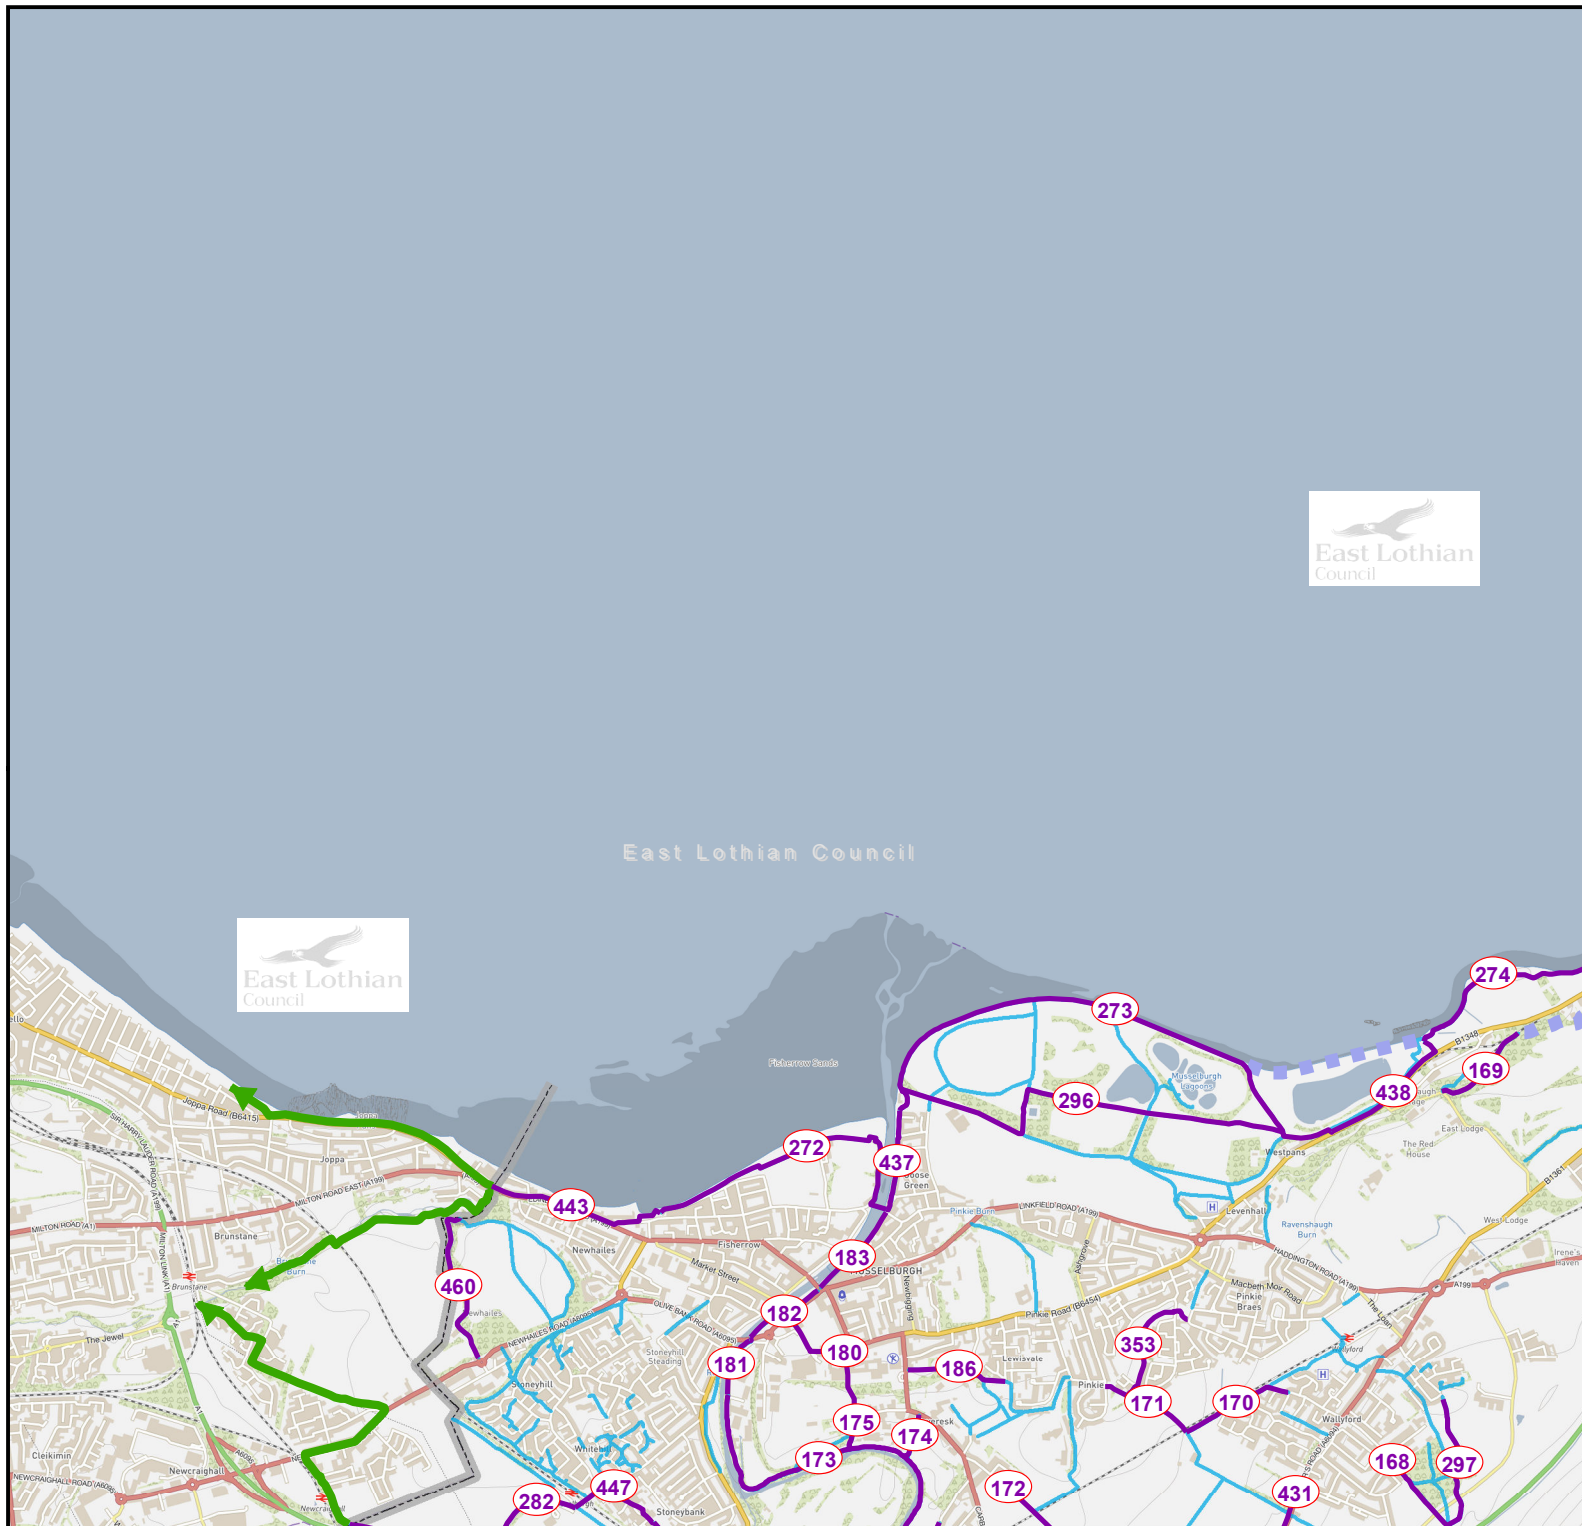

Map D

Key

- Core Paths 
- Core paths that don't currently exist on the ground, but which we seek to deliver in the future if possible 
- Other paths (part of the wider path network) 
- Suggested links on quiet roads* 
- Longer-term aspirational routes 
- Neighbouring Authorities' Core Paths 

* Note: Roads may not have pavements. Safety risks should be assessed prior to non-motorised usage.

East Lothian

Scale 1:35,000

Reproduced from the Ordnance Survey map with the permission of the Controller of Her Majesty's Stationery Office. Crown Copyright 2022. Unauthorised reproduction infringes Crown Copyright and may lead to prosecution or civil proceedings. East Lothian Council Licence No. 100023381.