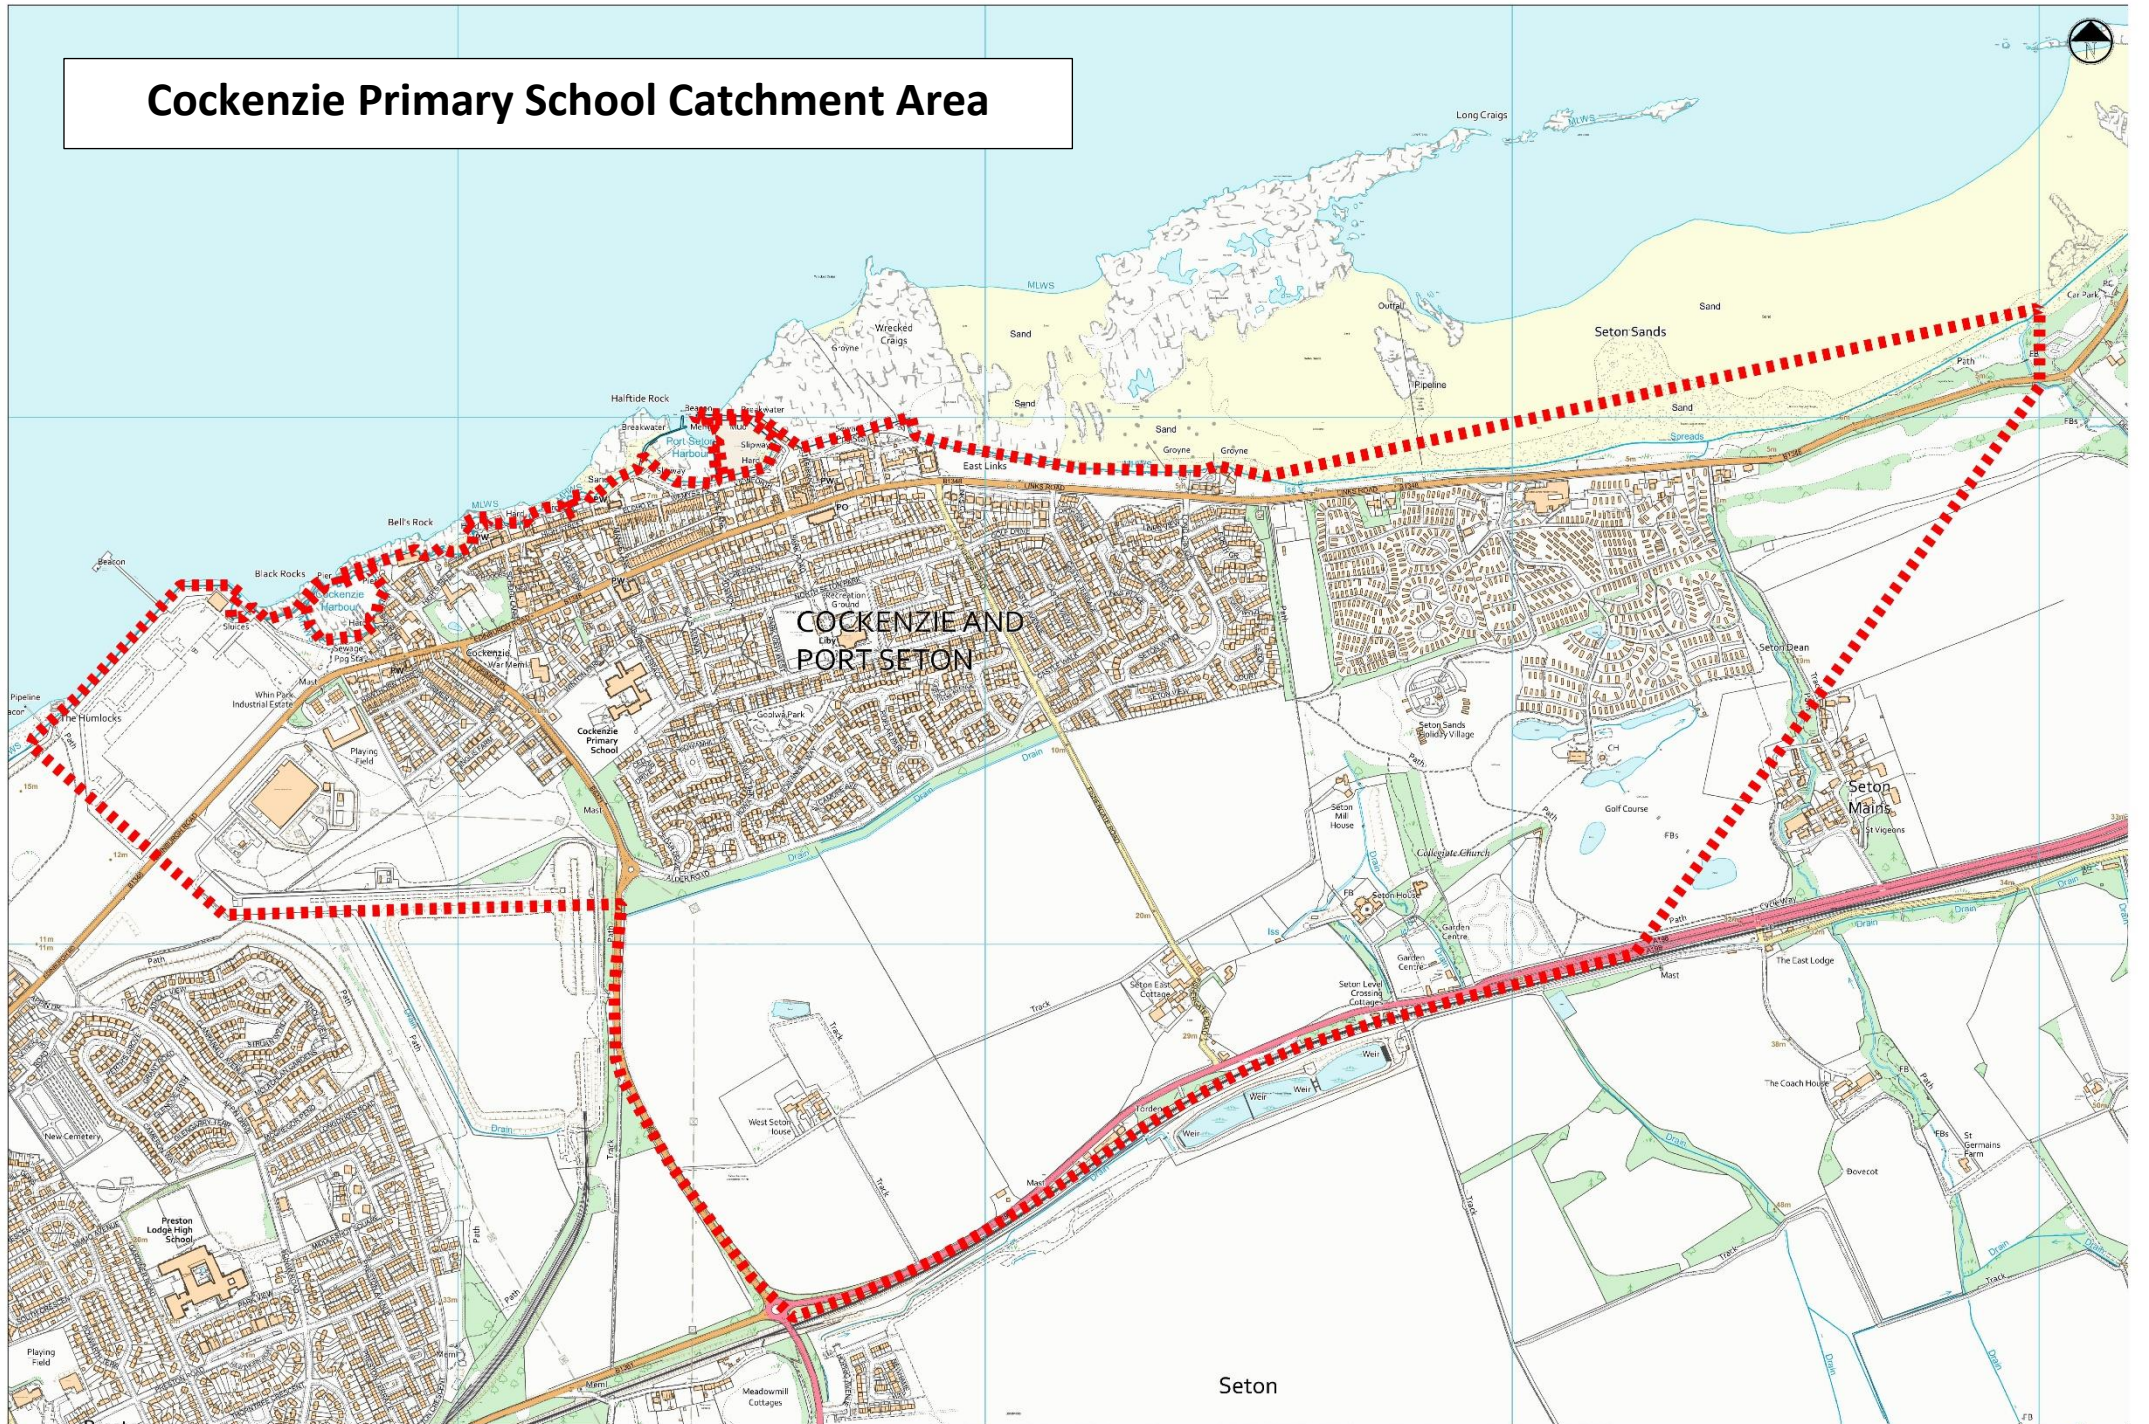

Cockenzie Primary School Catchment Area

Scale: 1:3500
Date: 15 January 2024

Reproduced by permission of Ordnance Survey on behalf of HMSO. (C) Crown Copyright and database right 2011. All rights reserved. Ordnance Survey Licence number AC0000824676.