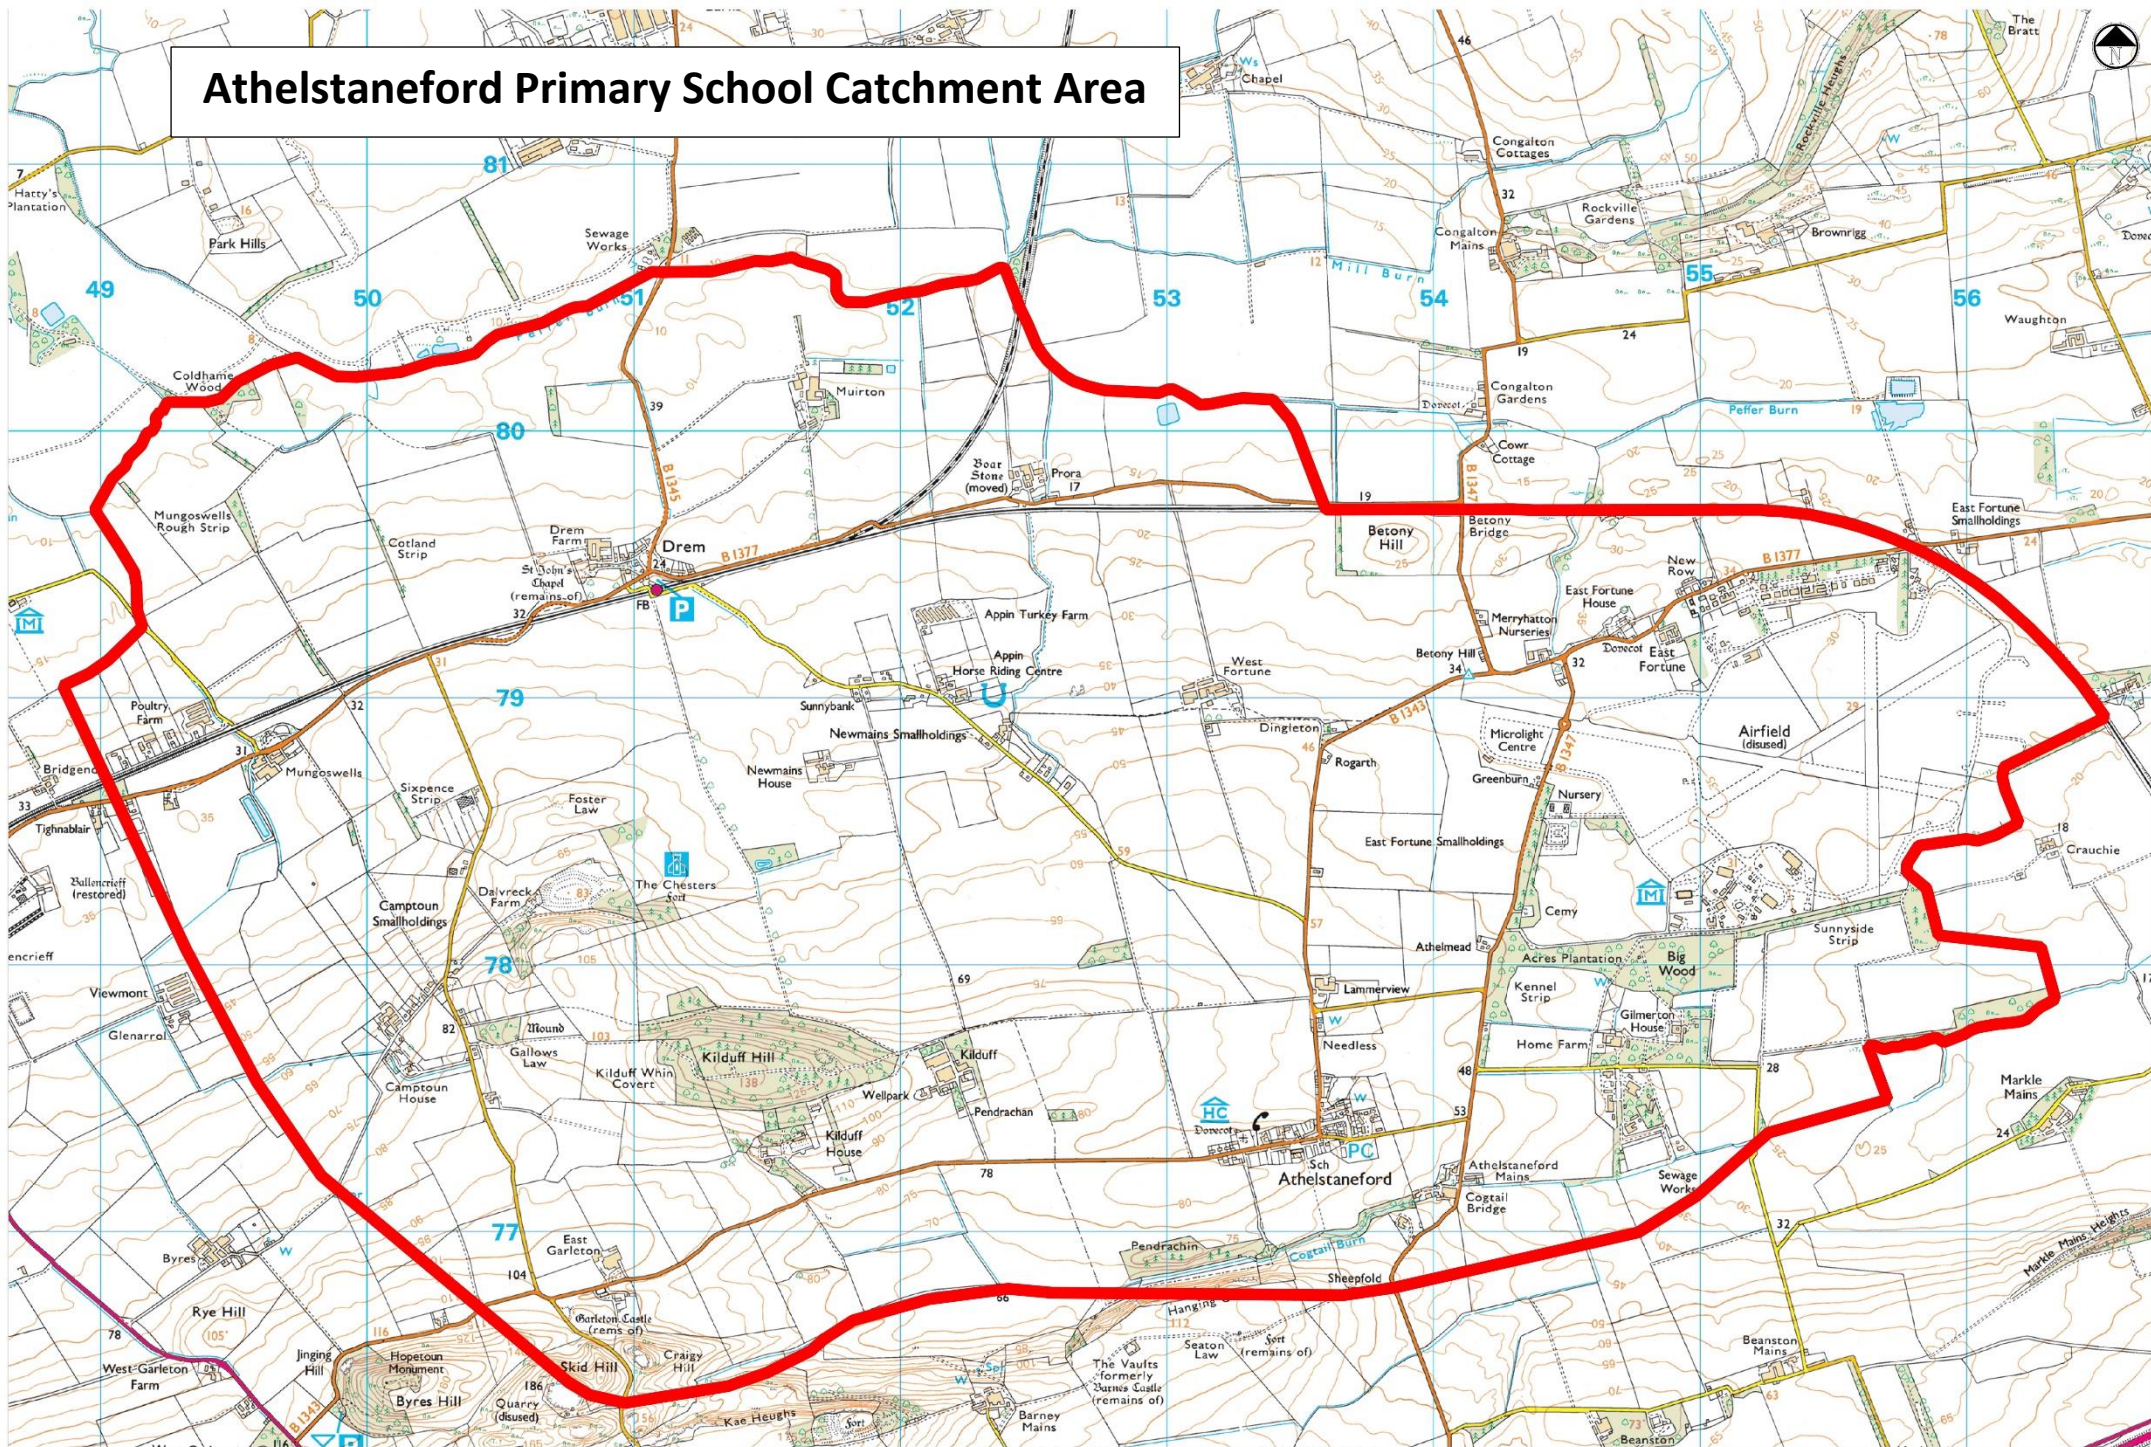

# Athelstaneford Primary School Catchment Area

Scale: 1:7000  
Date: 12 January 2024

Reproduced by permission of Ordnance Survey on behalf of HMSO. (C) Crown Copyright and database right 2011. All rights reserved. Ordnance Survey Licence number AC0000824676.