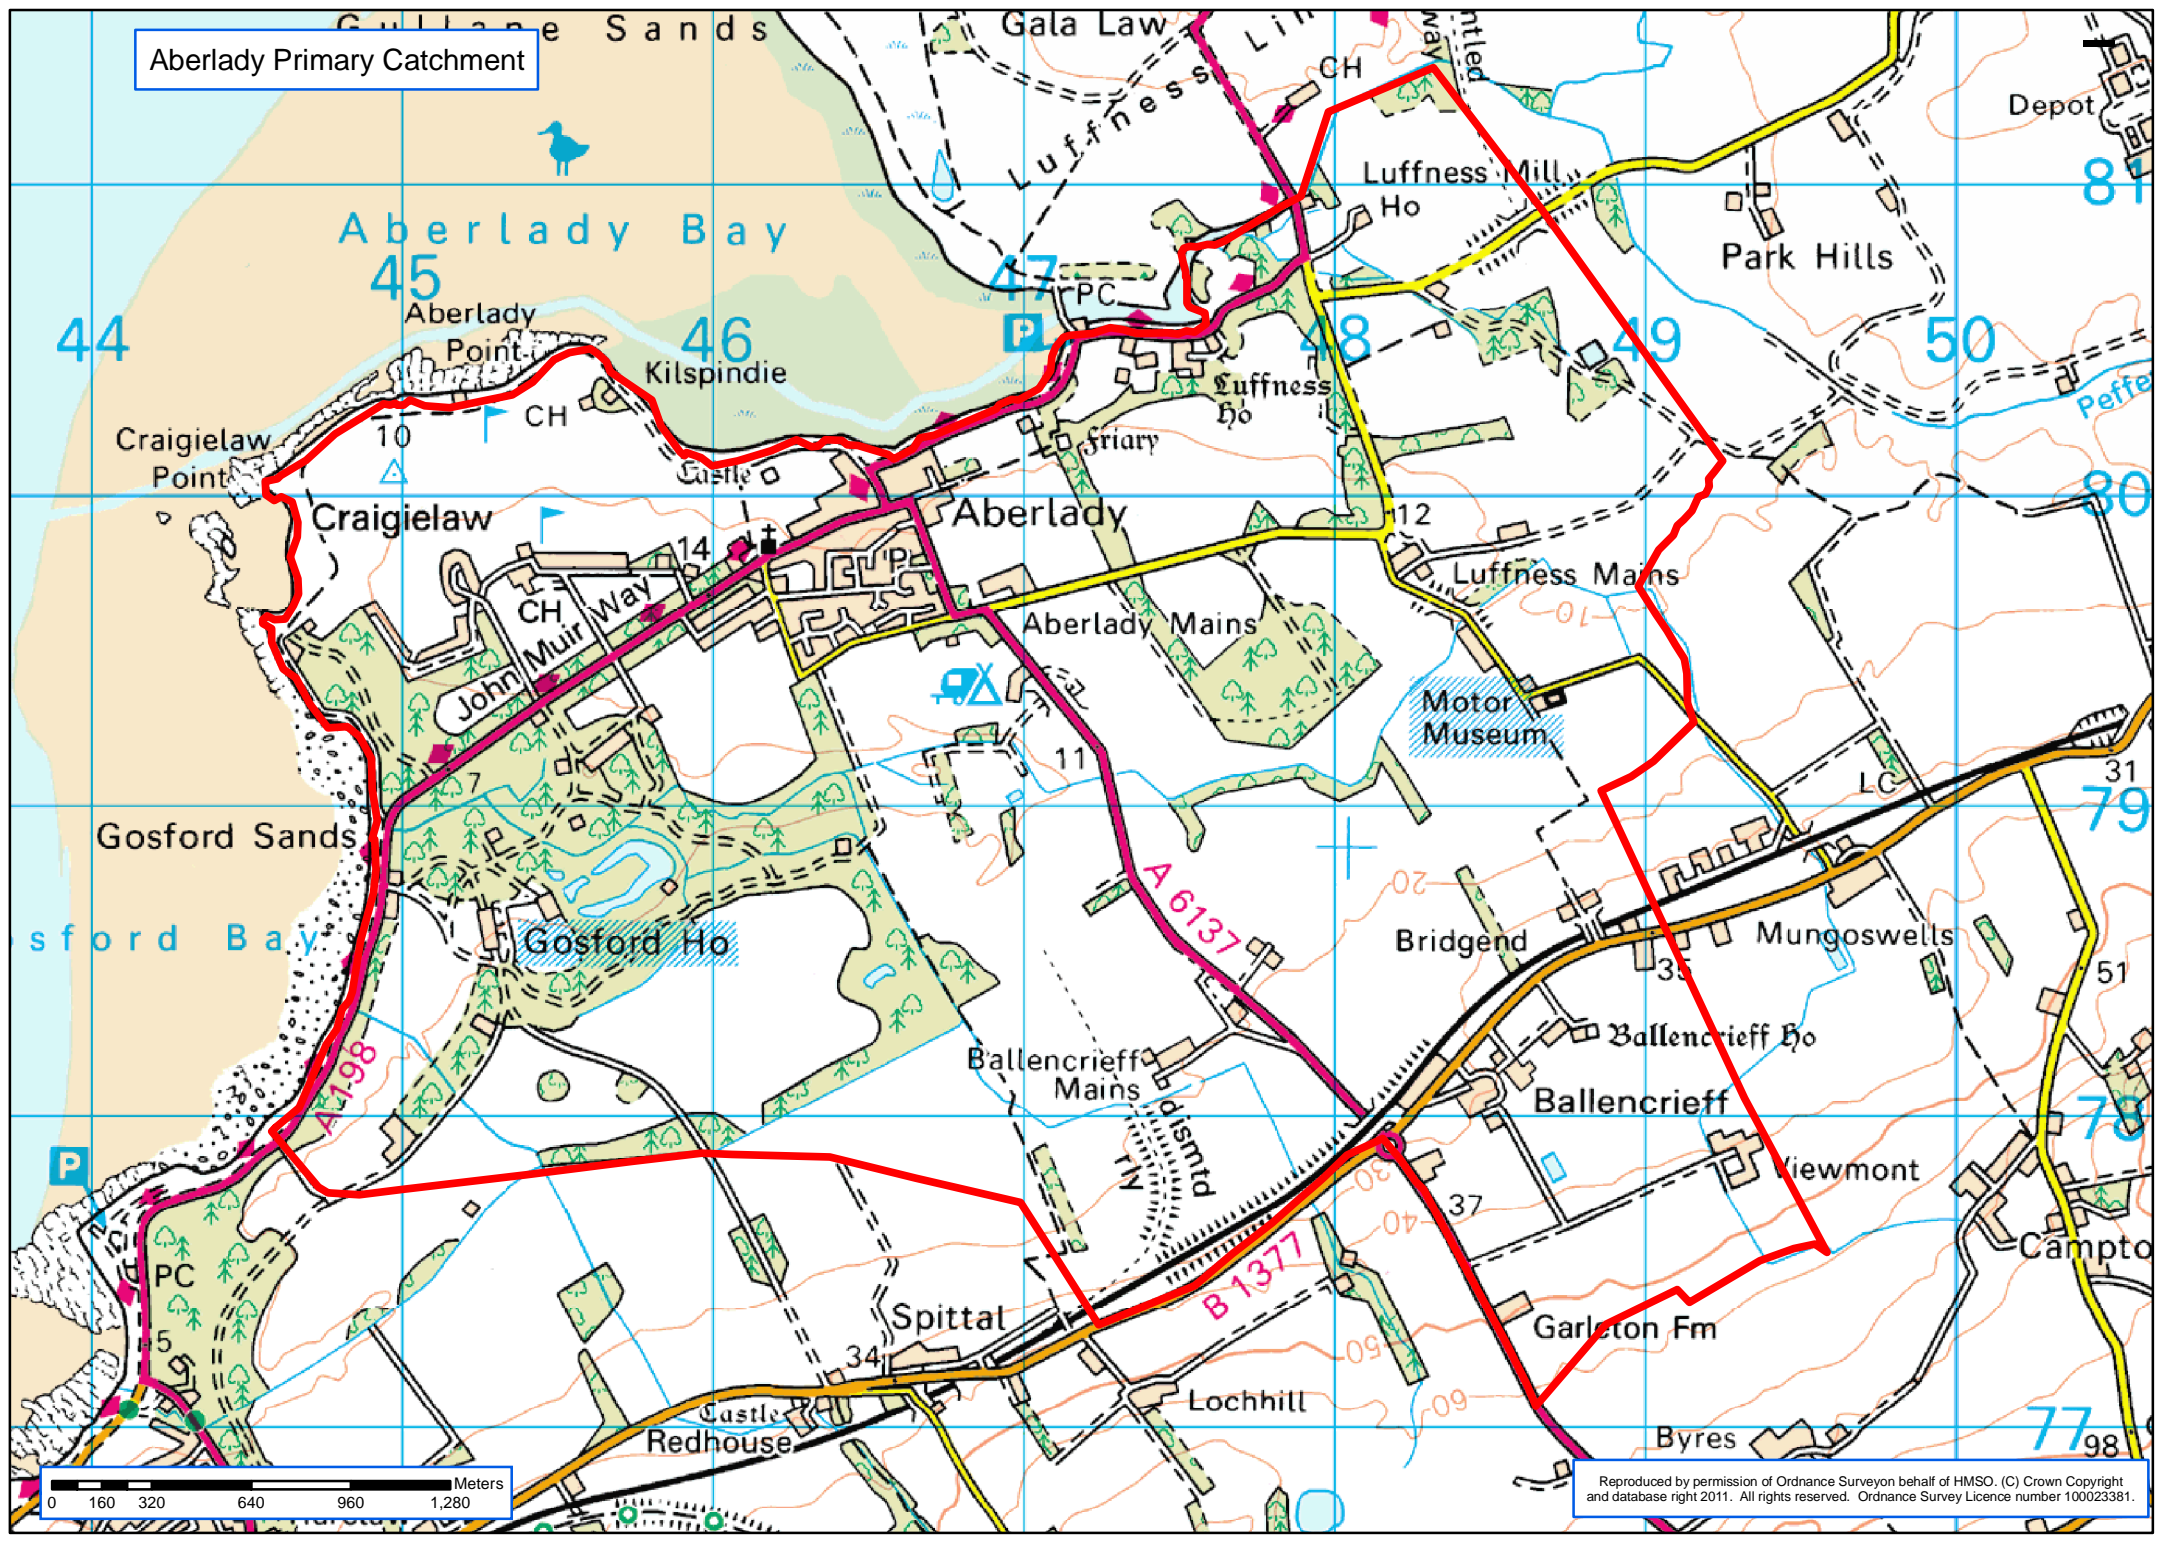

Aberlady Primary Catchment

Reproduced by permission of Ordnance Survey on behalf of HMSO. (C) Crown Copyright and database right 2011. All rights reserved. Ordnance Survey Licence number 100023381.