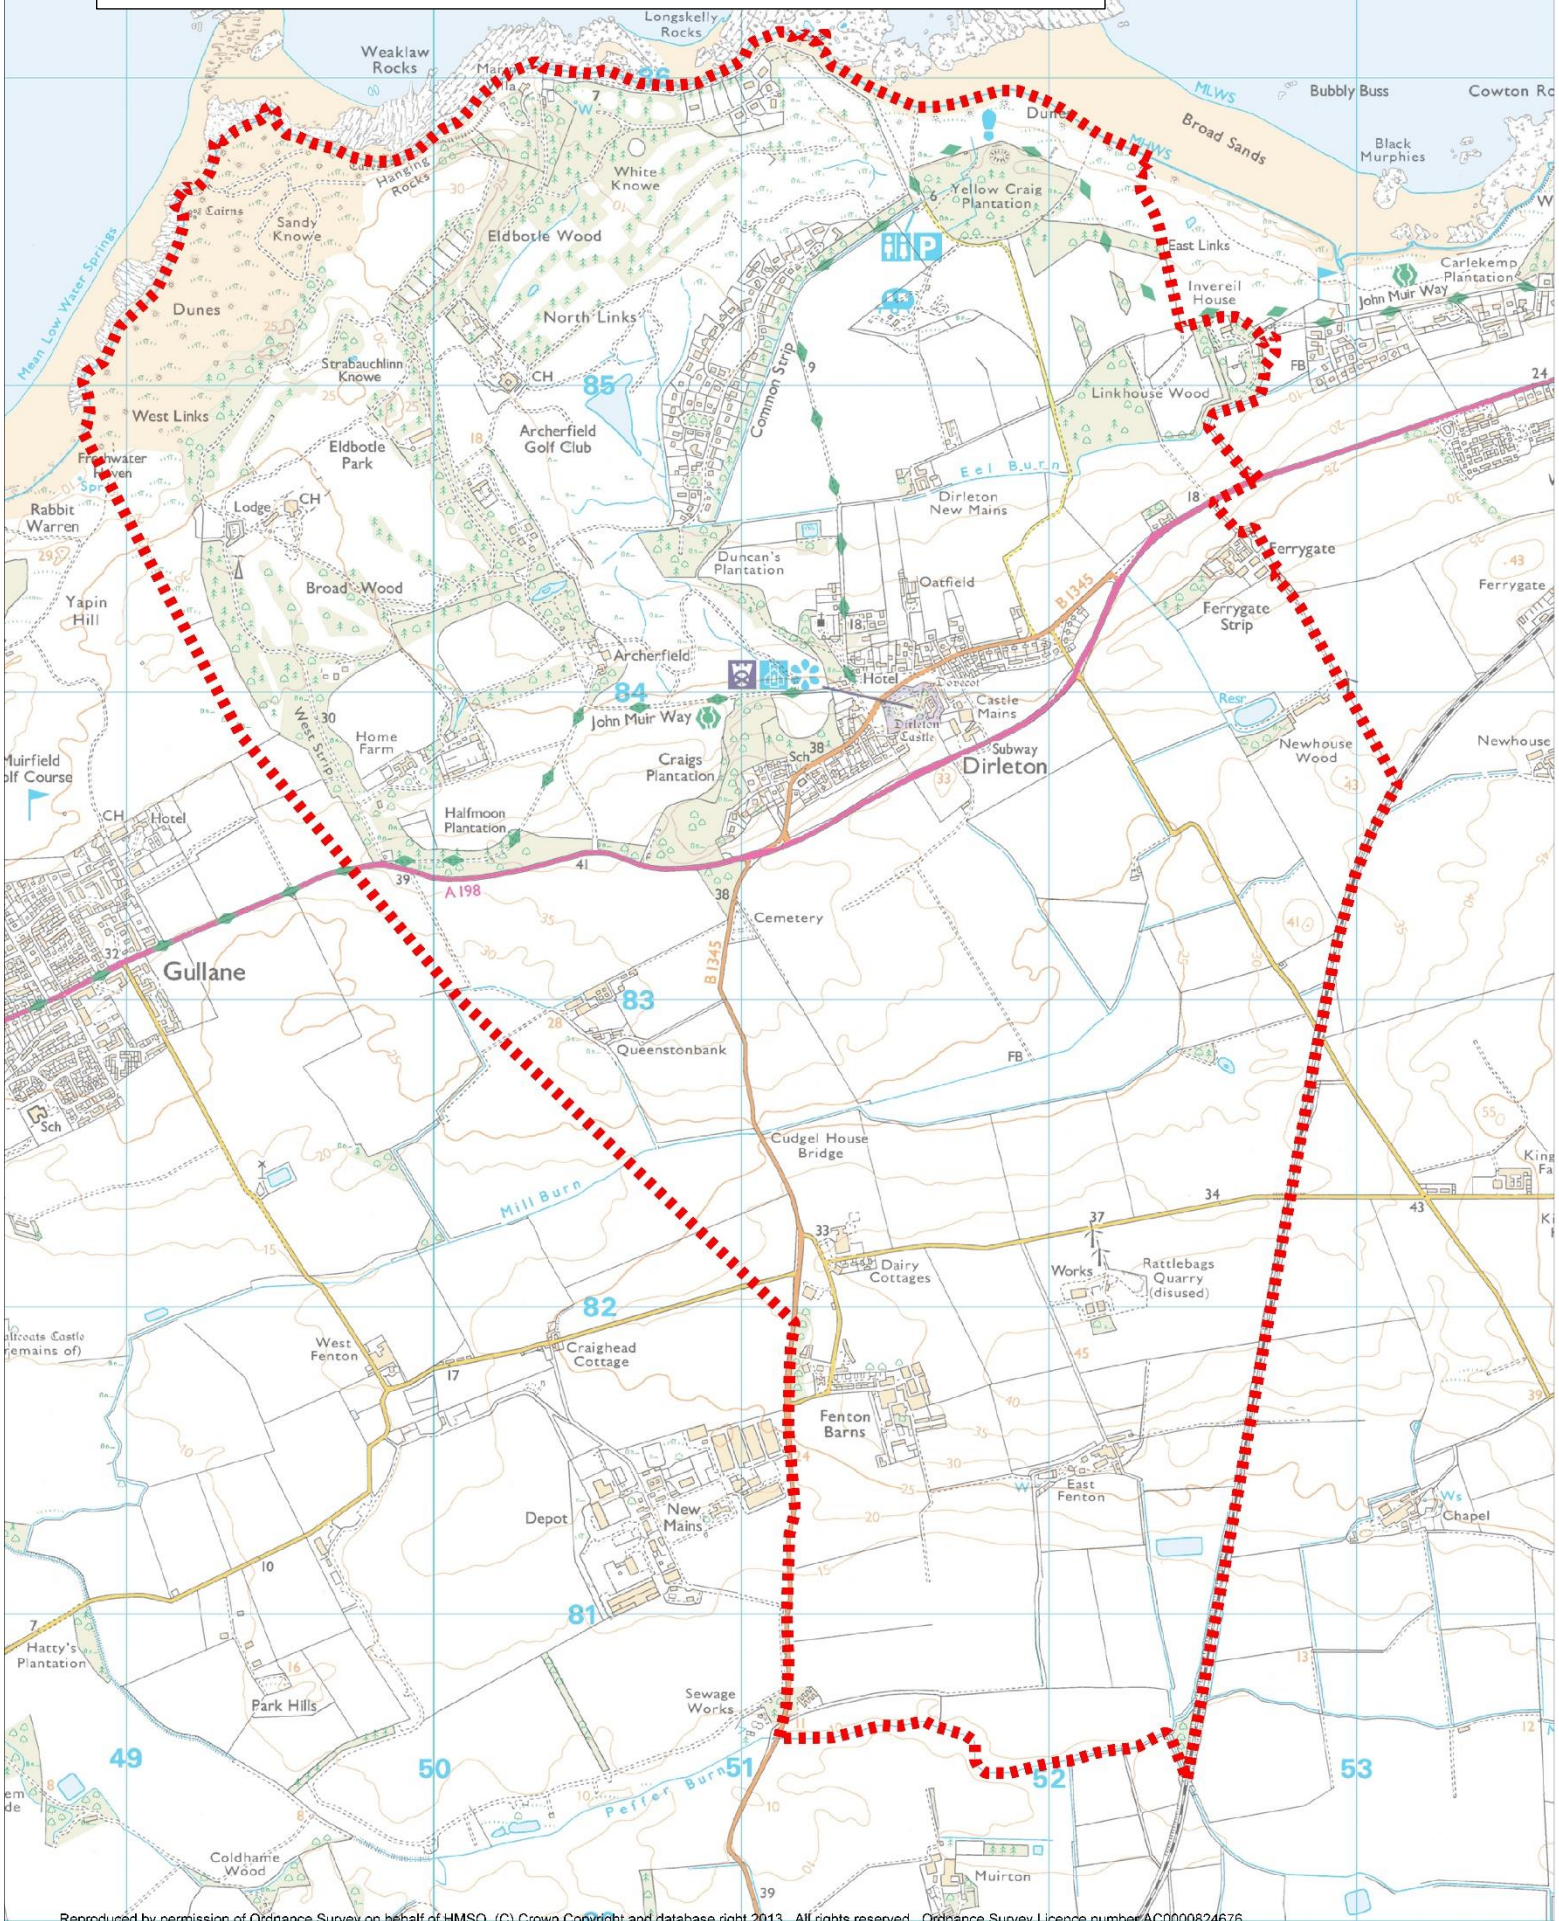

Dirleton Primary School Catchment Area

Reproduced by permission of Ordnance Survey on behalf of HMSO. (C) Crown Copyright and database right 2013. All rights reserved. Ordnance Survey Licence number: AC0000824676.

DATE: 15 January 2024
SCALE: 1:6000