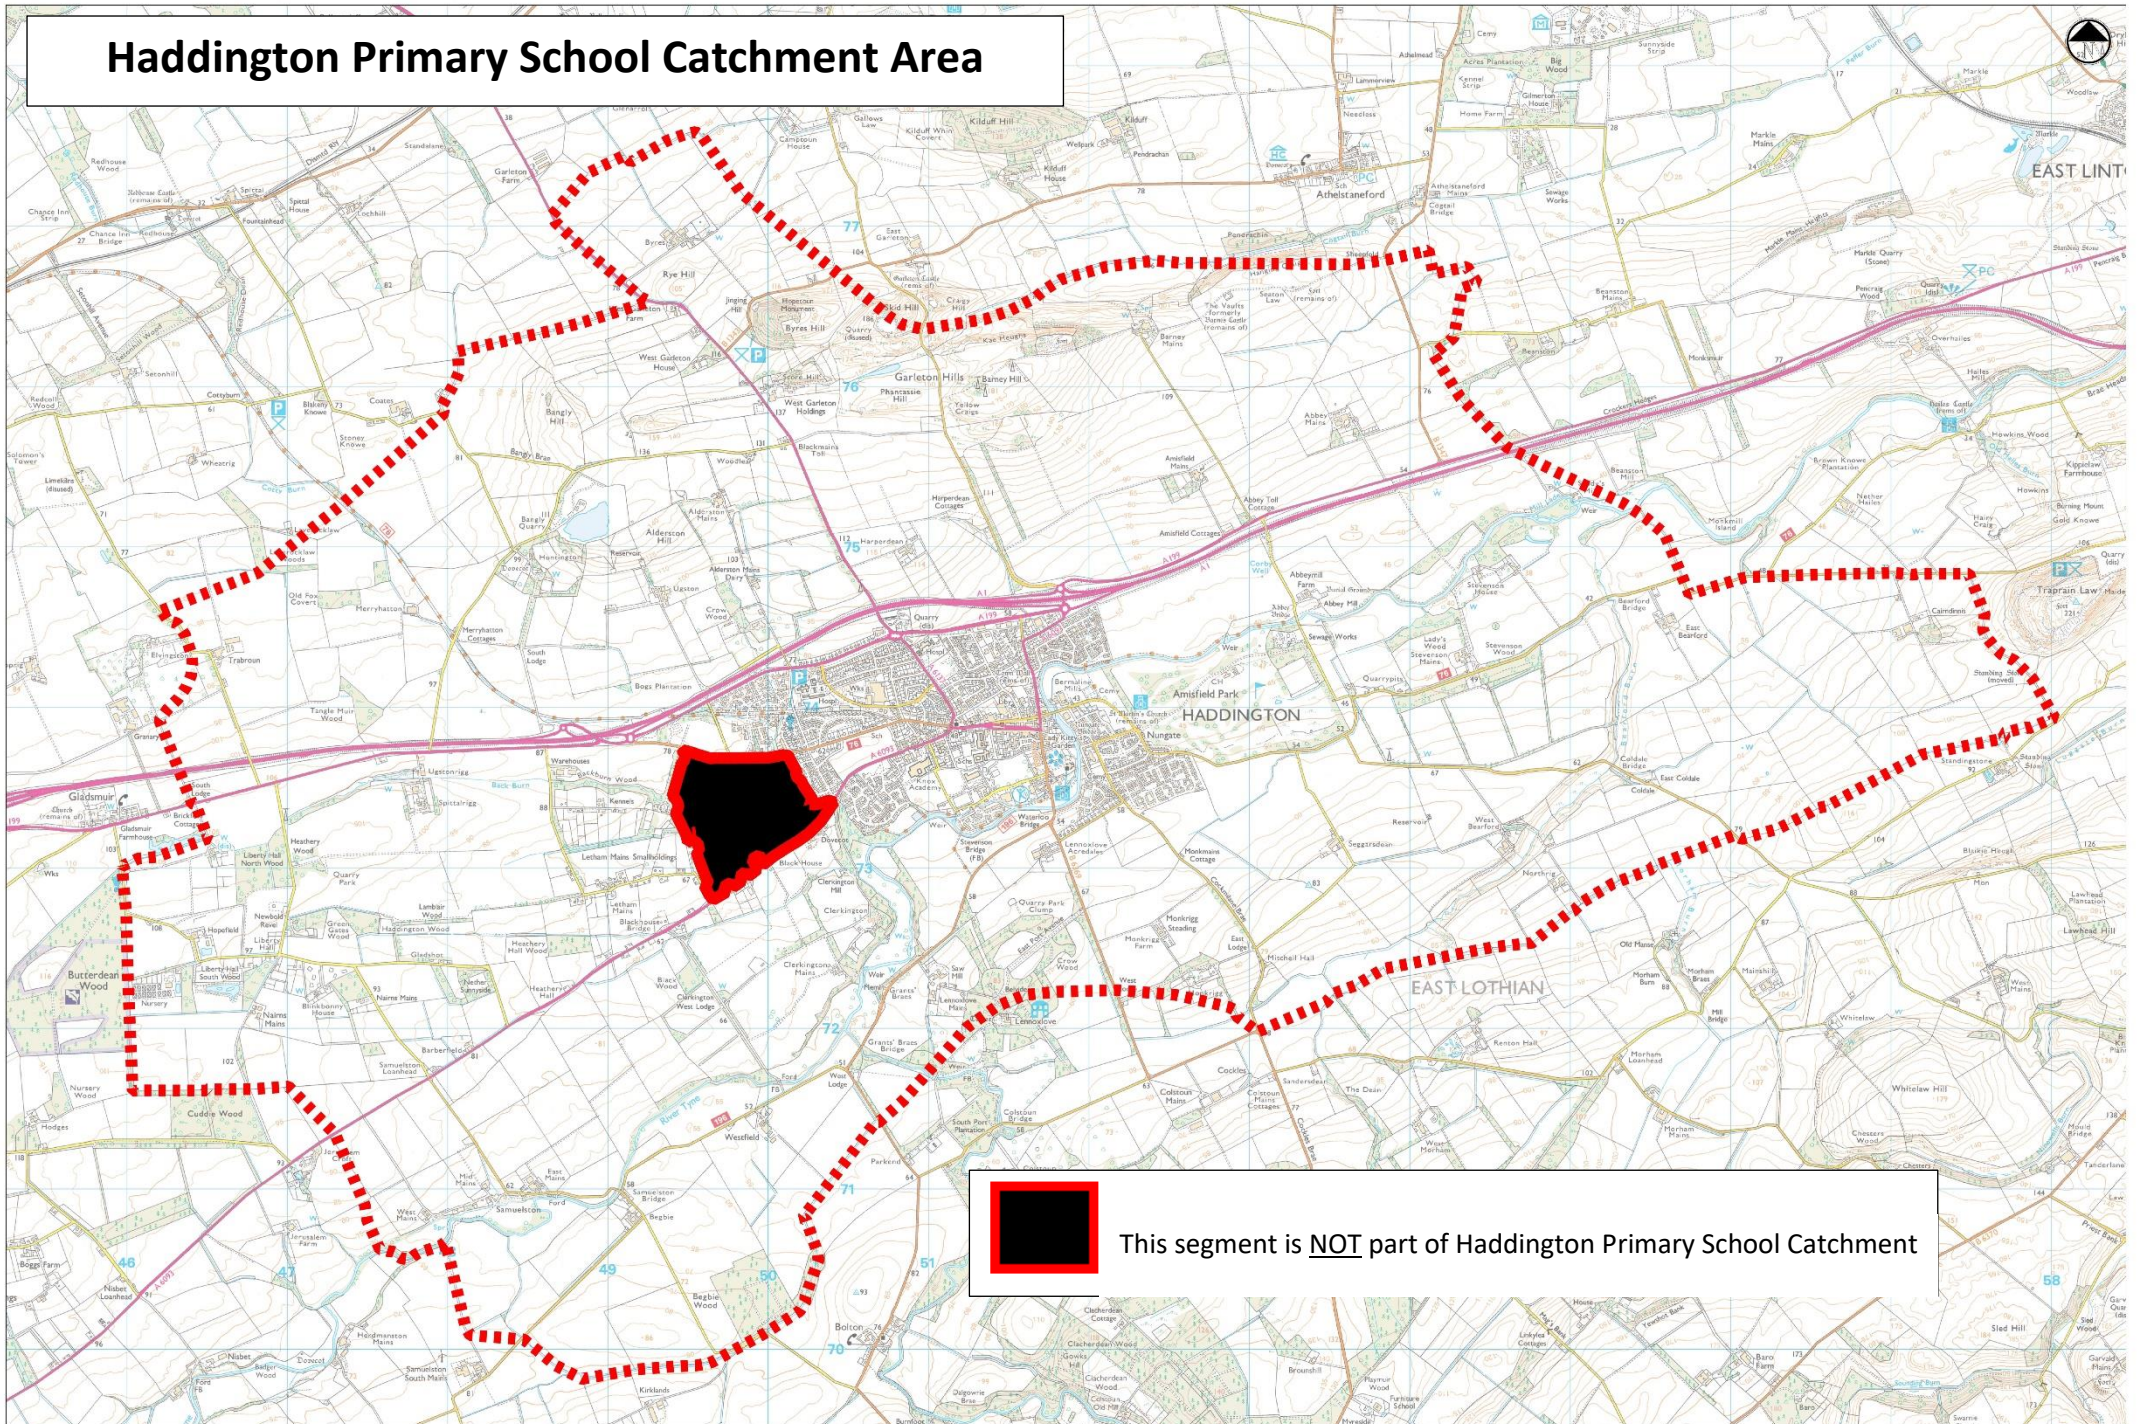

Haddington Primary School Catchment Area

 This segment is NOT part of Haddington Primary School Catchment

Scale: 1:11500
Date: 15 January 2024

Reproduced by permission of Ordnance Survey on behalf of HMSO. (C) Crown Copyright and database right 2011. All rights reserved. Ordnance Survey Licence number AC0000824676.