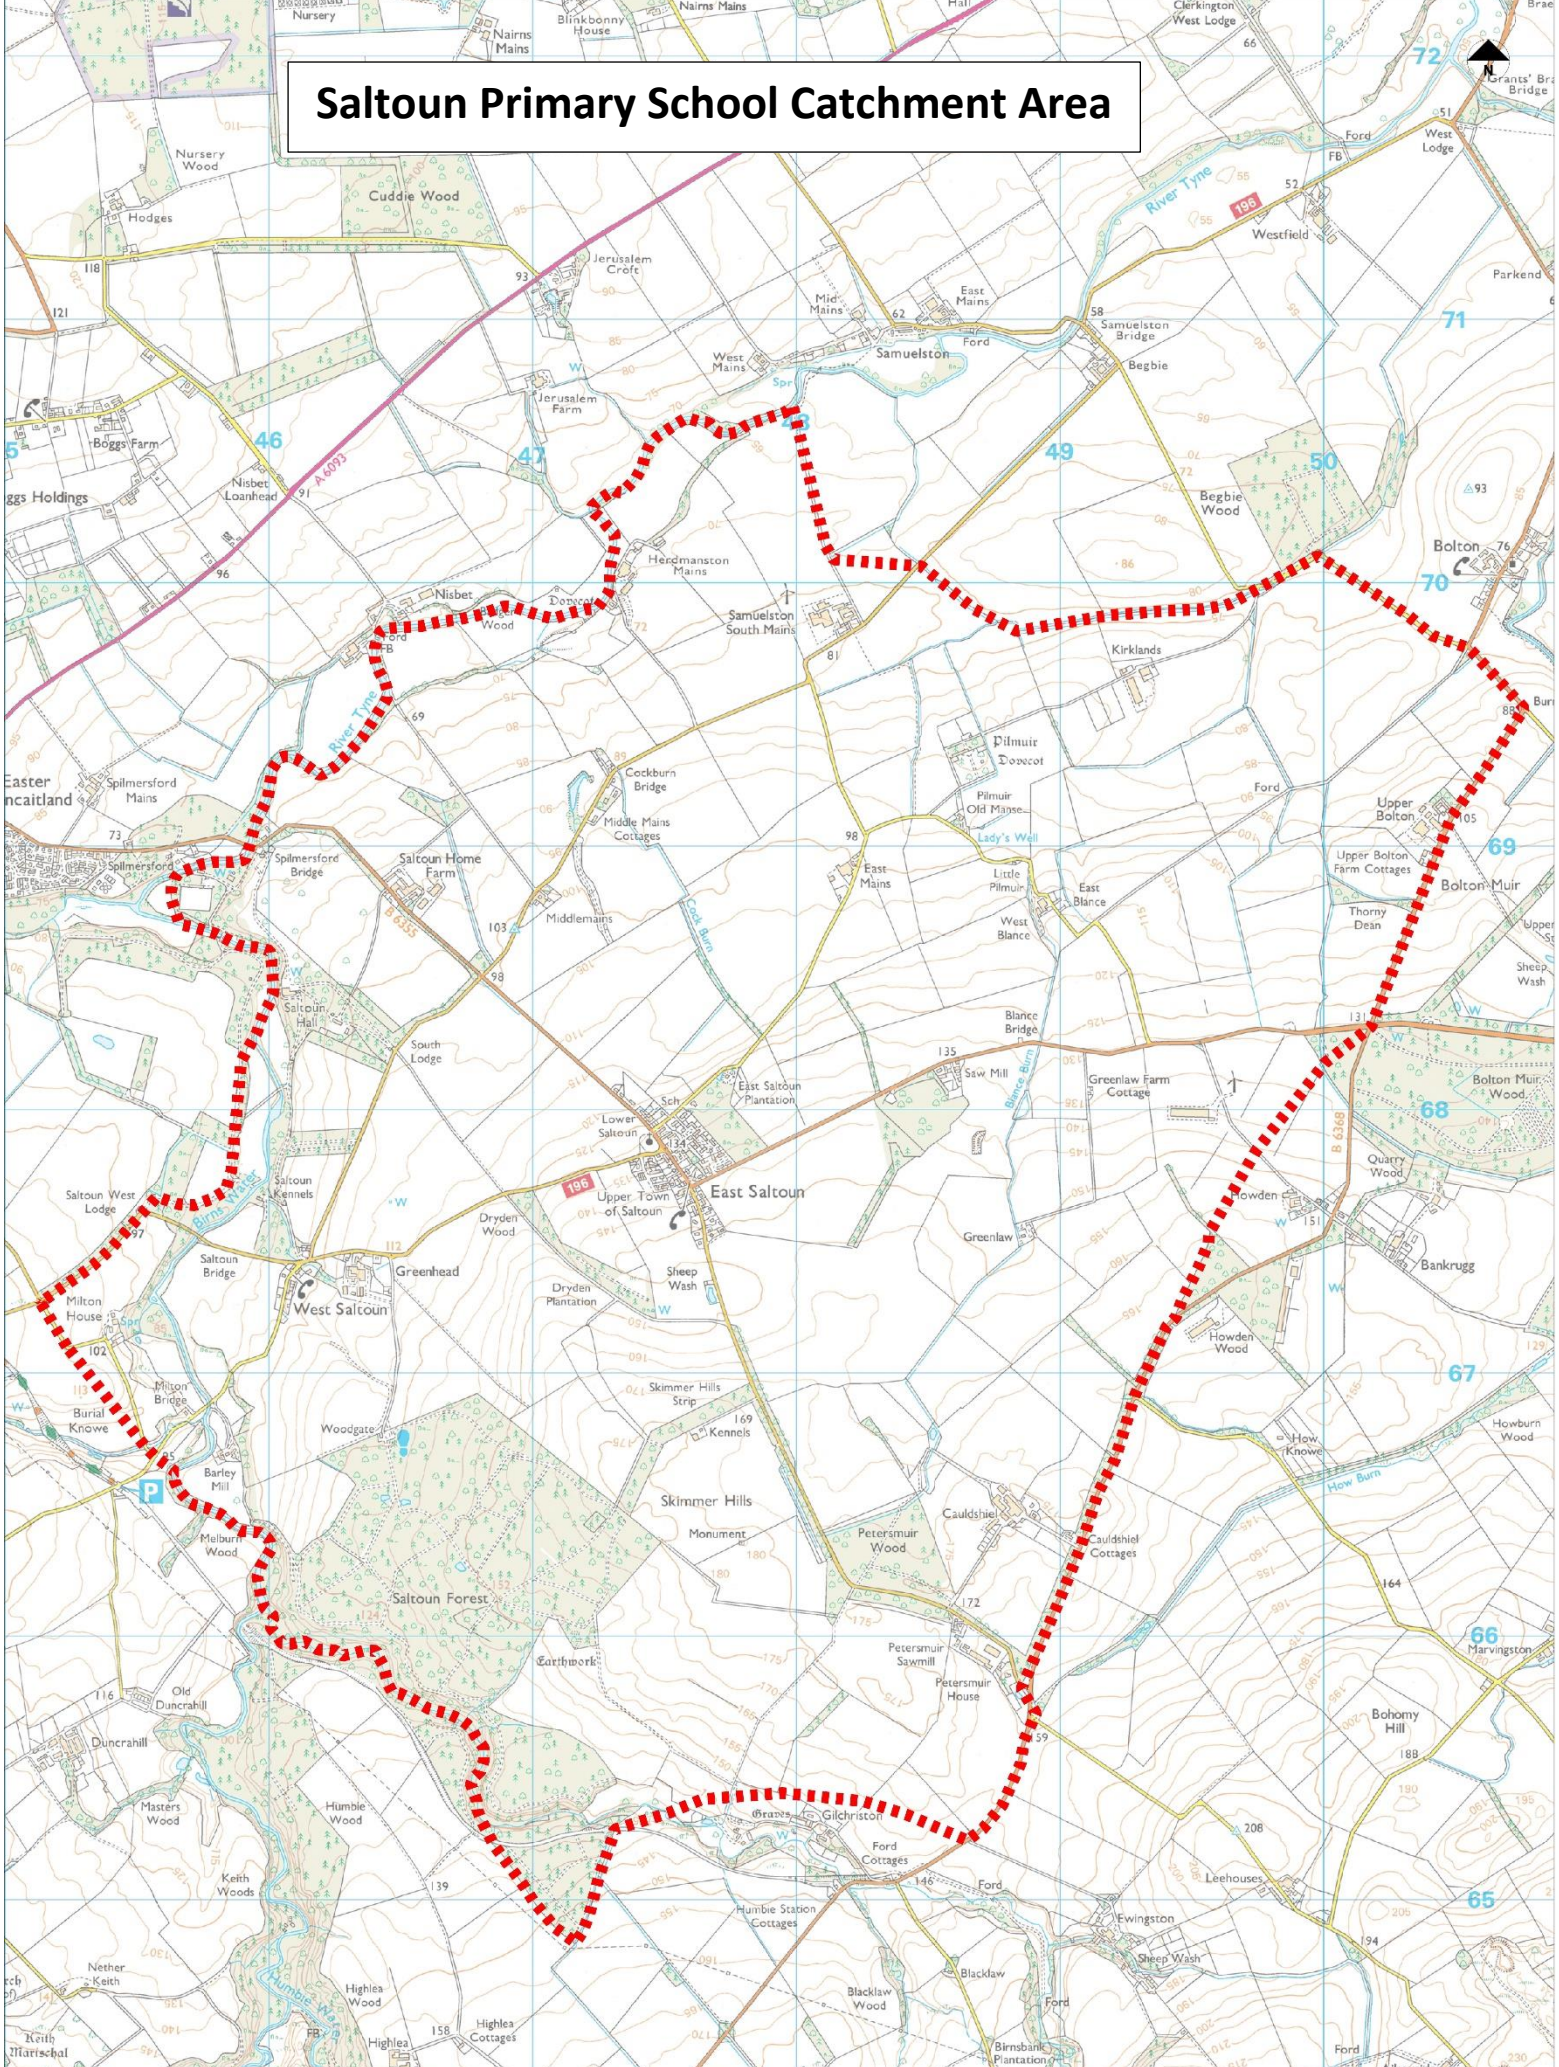

# Saltoun Primary School Catchment Area

Reproduced by permission of Ordnance Survey on behalf of HMSO. (C) Crown Copyright and database right 2013. All rights reserved. Ordnance Survey Licence number AC0000824676.

DATE: 17 January 2024  
SCALE: 1:7000