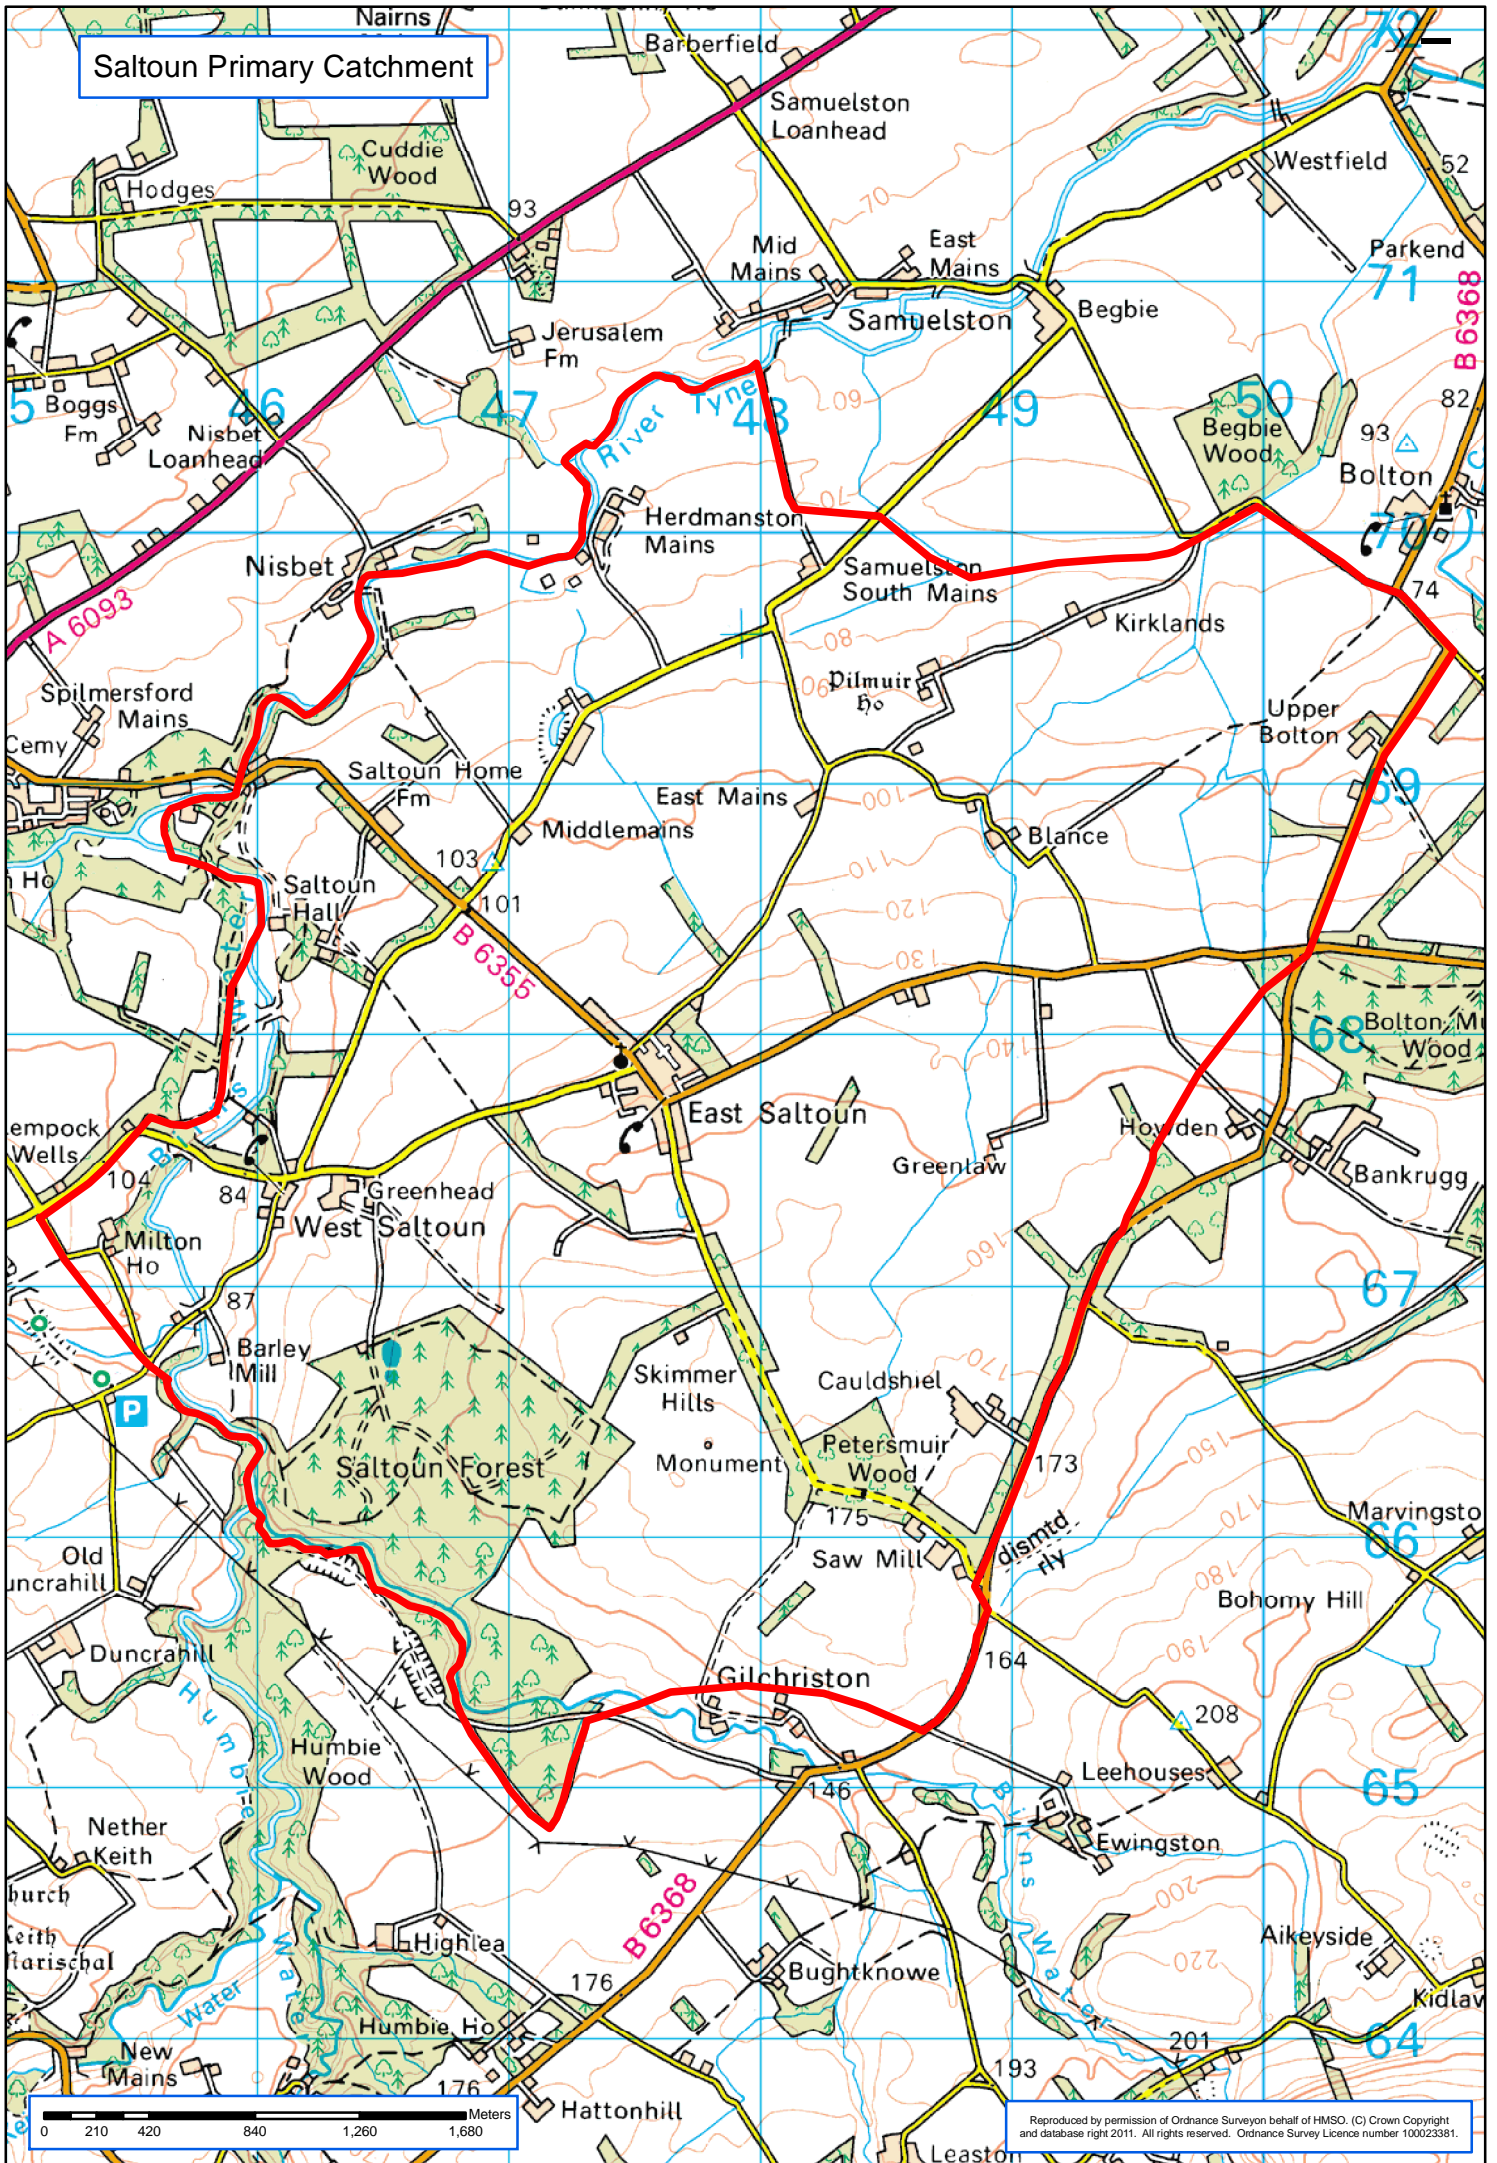

Saltoun Primary Catchment

Reproduced by permission of Ordnance Survey on behalf of HMSO. (C) Crown Copyright and database right 2011. All rights reserved. Ordnance Survey Licence number 10002381.