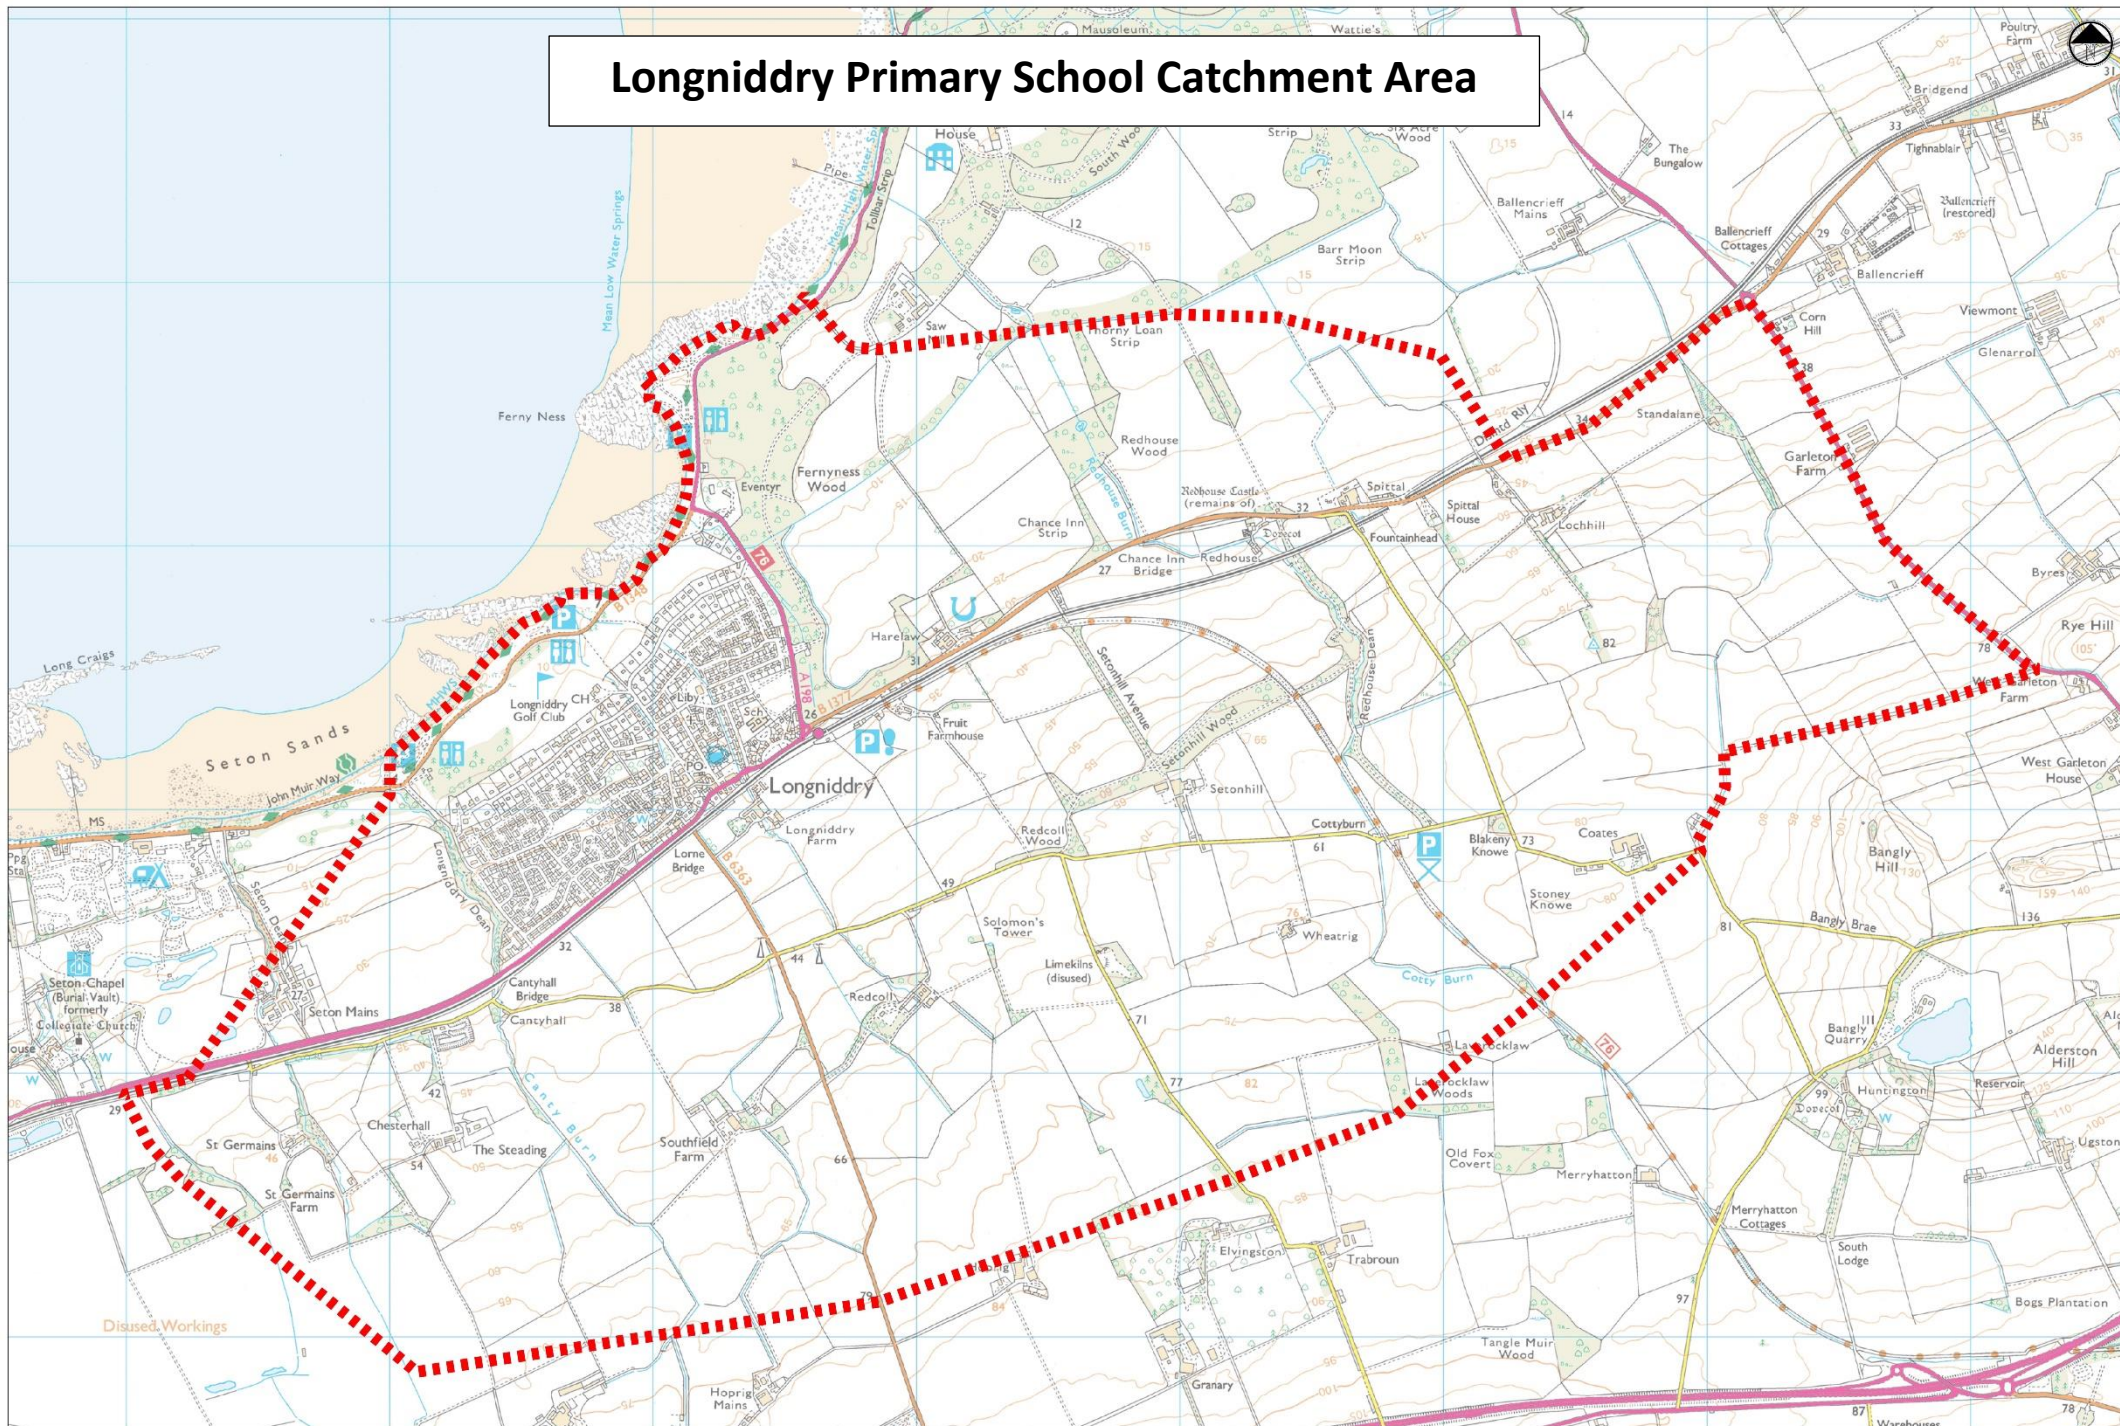

Longniddry Primary School Catchment Area

Scale: 1:7000
Date: 15 January 2024

Reproduced by permission of Ordnance Survey on behalf of HMSO. (C) Crown Copyright and database right 2011. All rights reserved. Ordnance Survey Licence number AC0000824676.