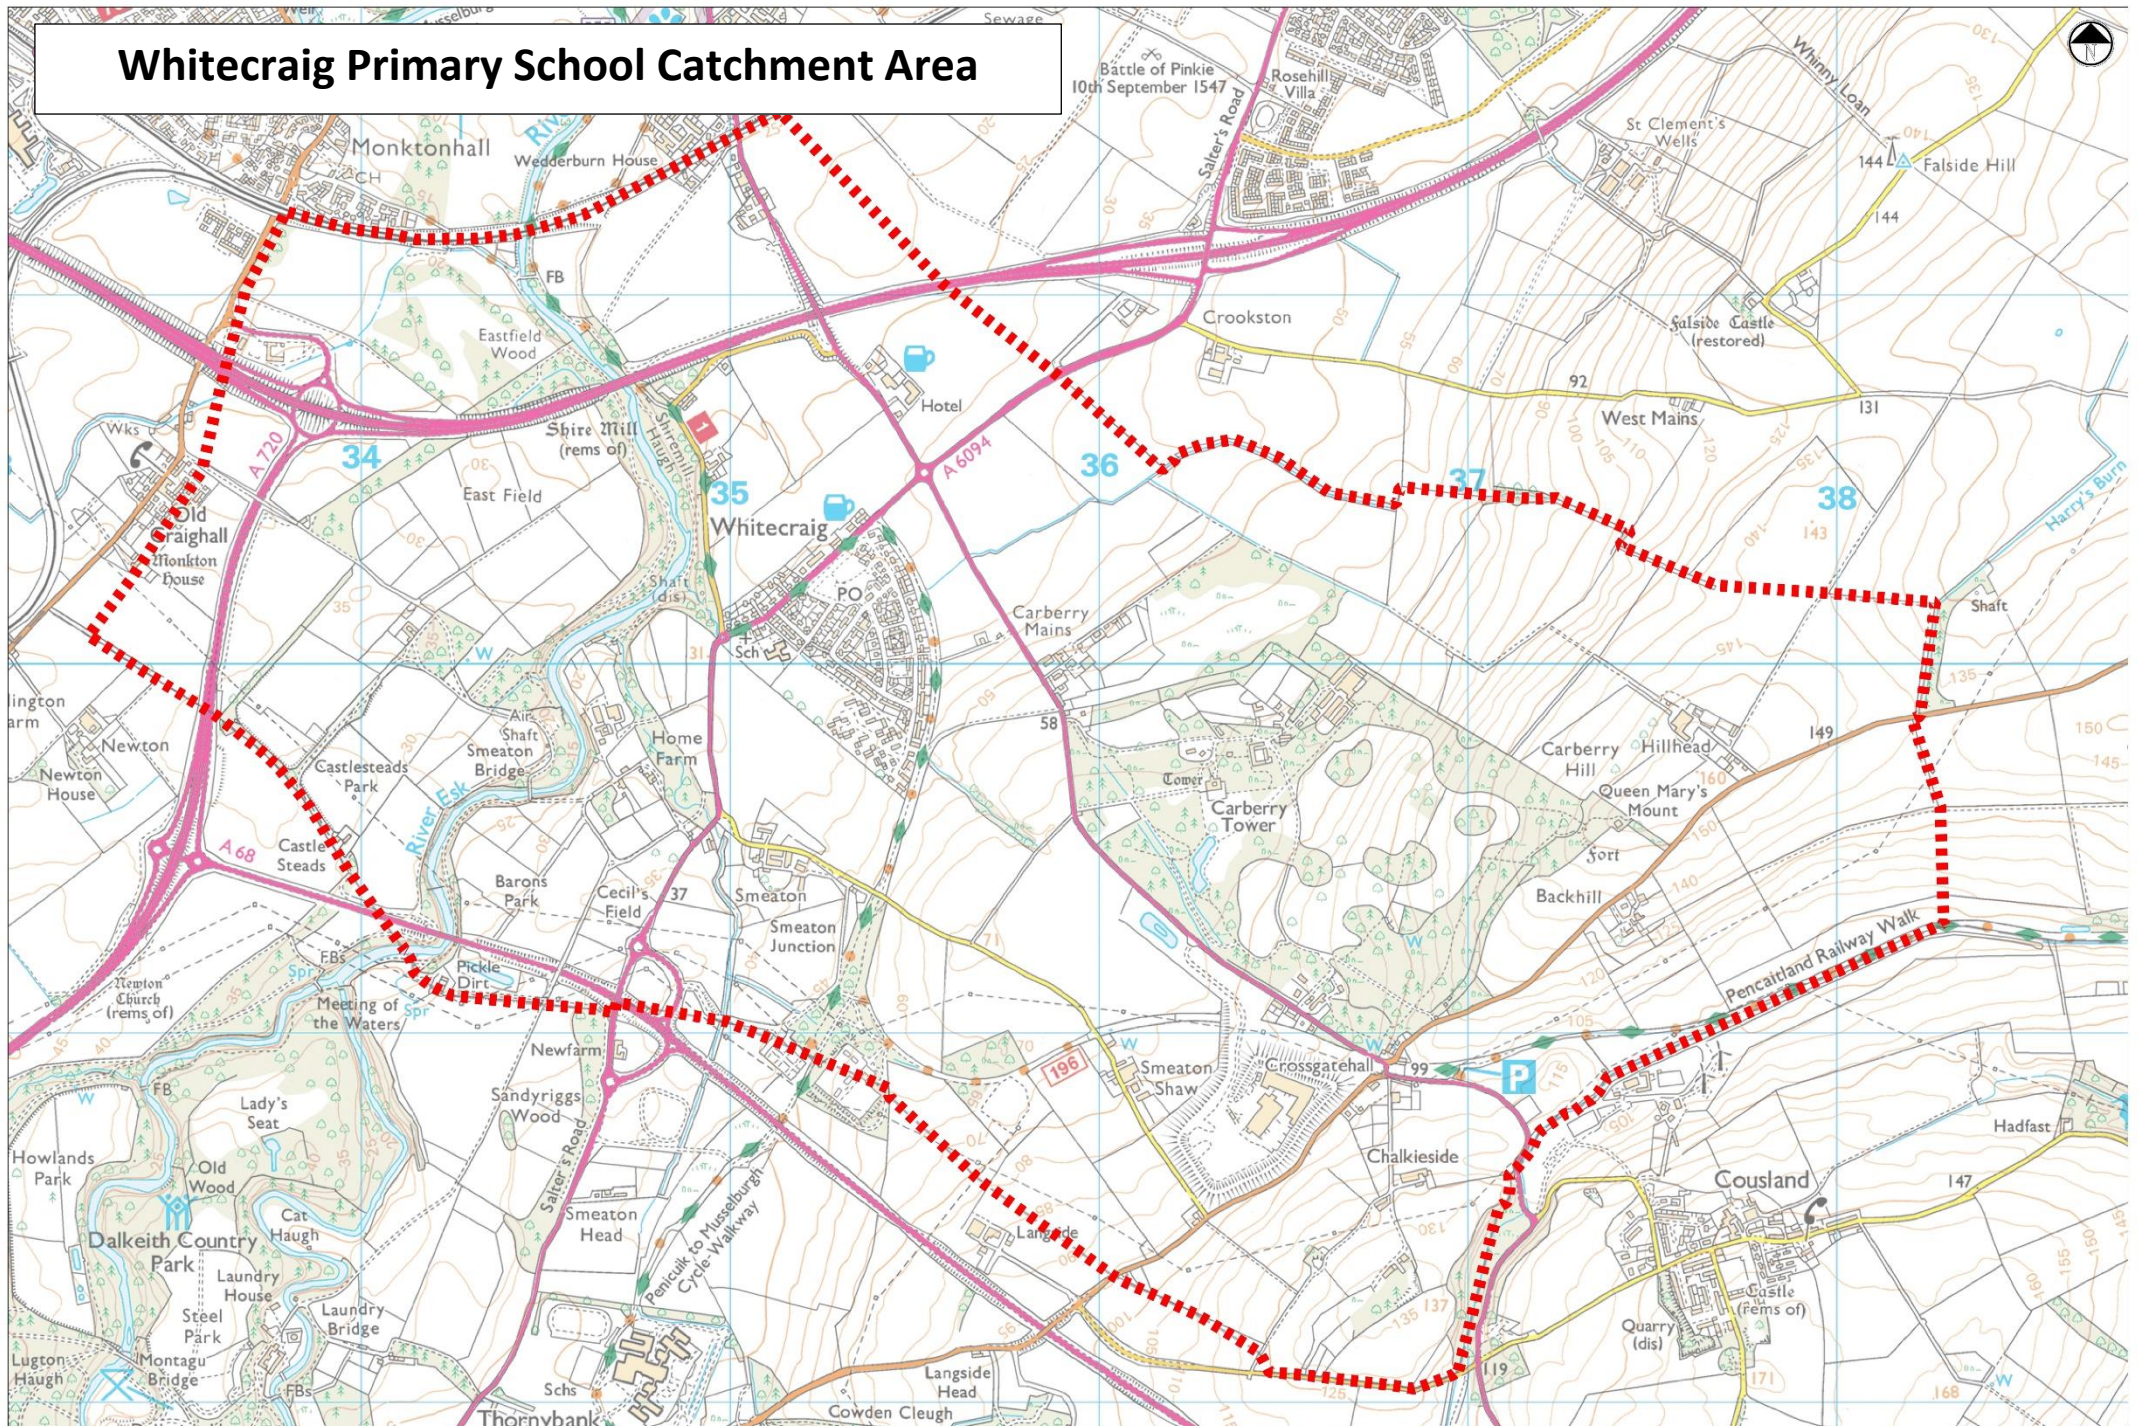

Whitecraig Primary School Catchment Area

Scale: 1:5000
Date: 18 January 2024

Reproduced by permission of Ordnance Survey on behalf of HMSO. (C) Crown Copyright and database right 2011. All rights reserved. Ordnance Survey Licence number AC0000824676.