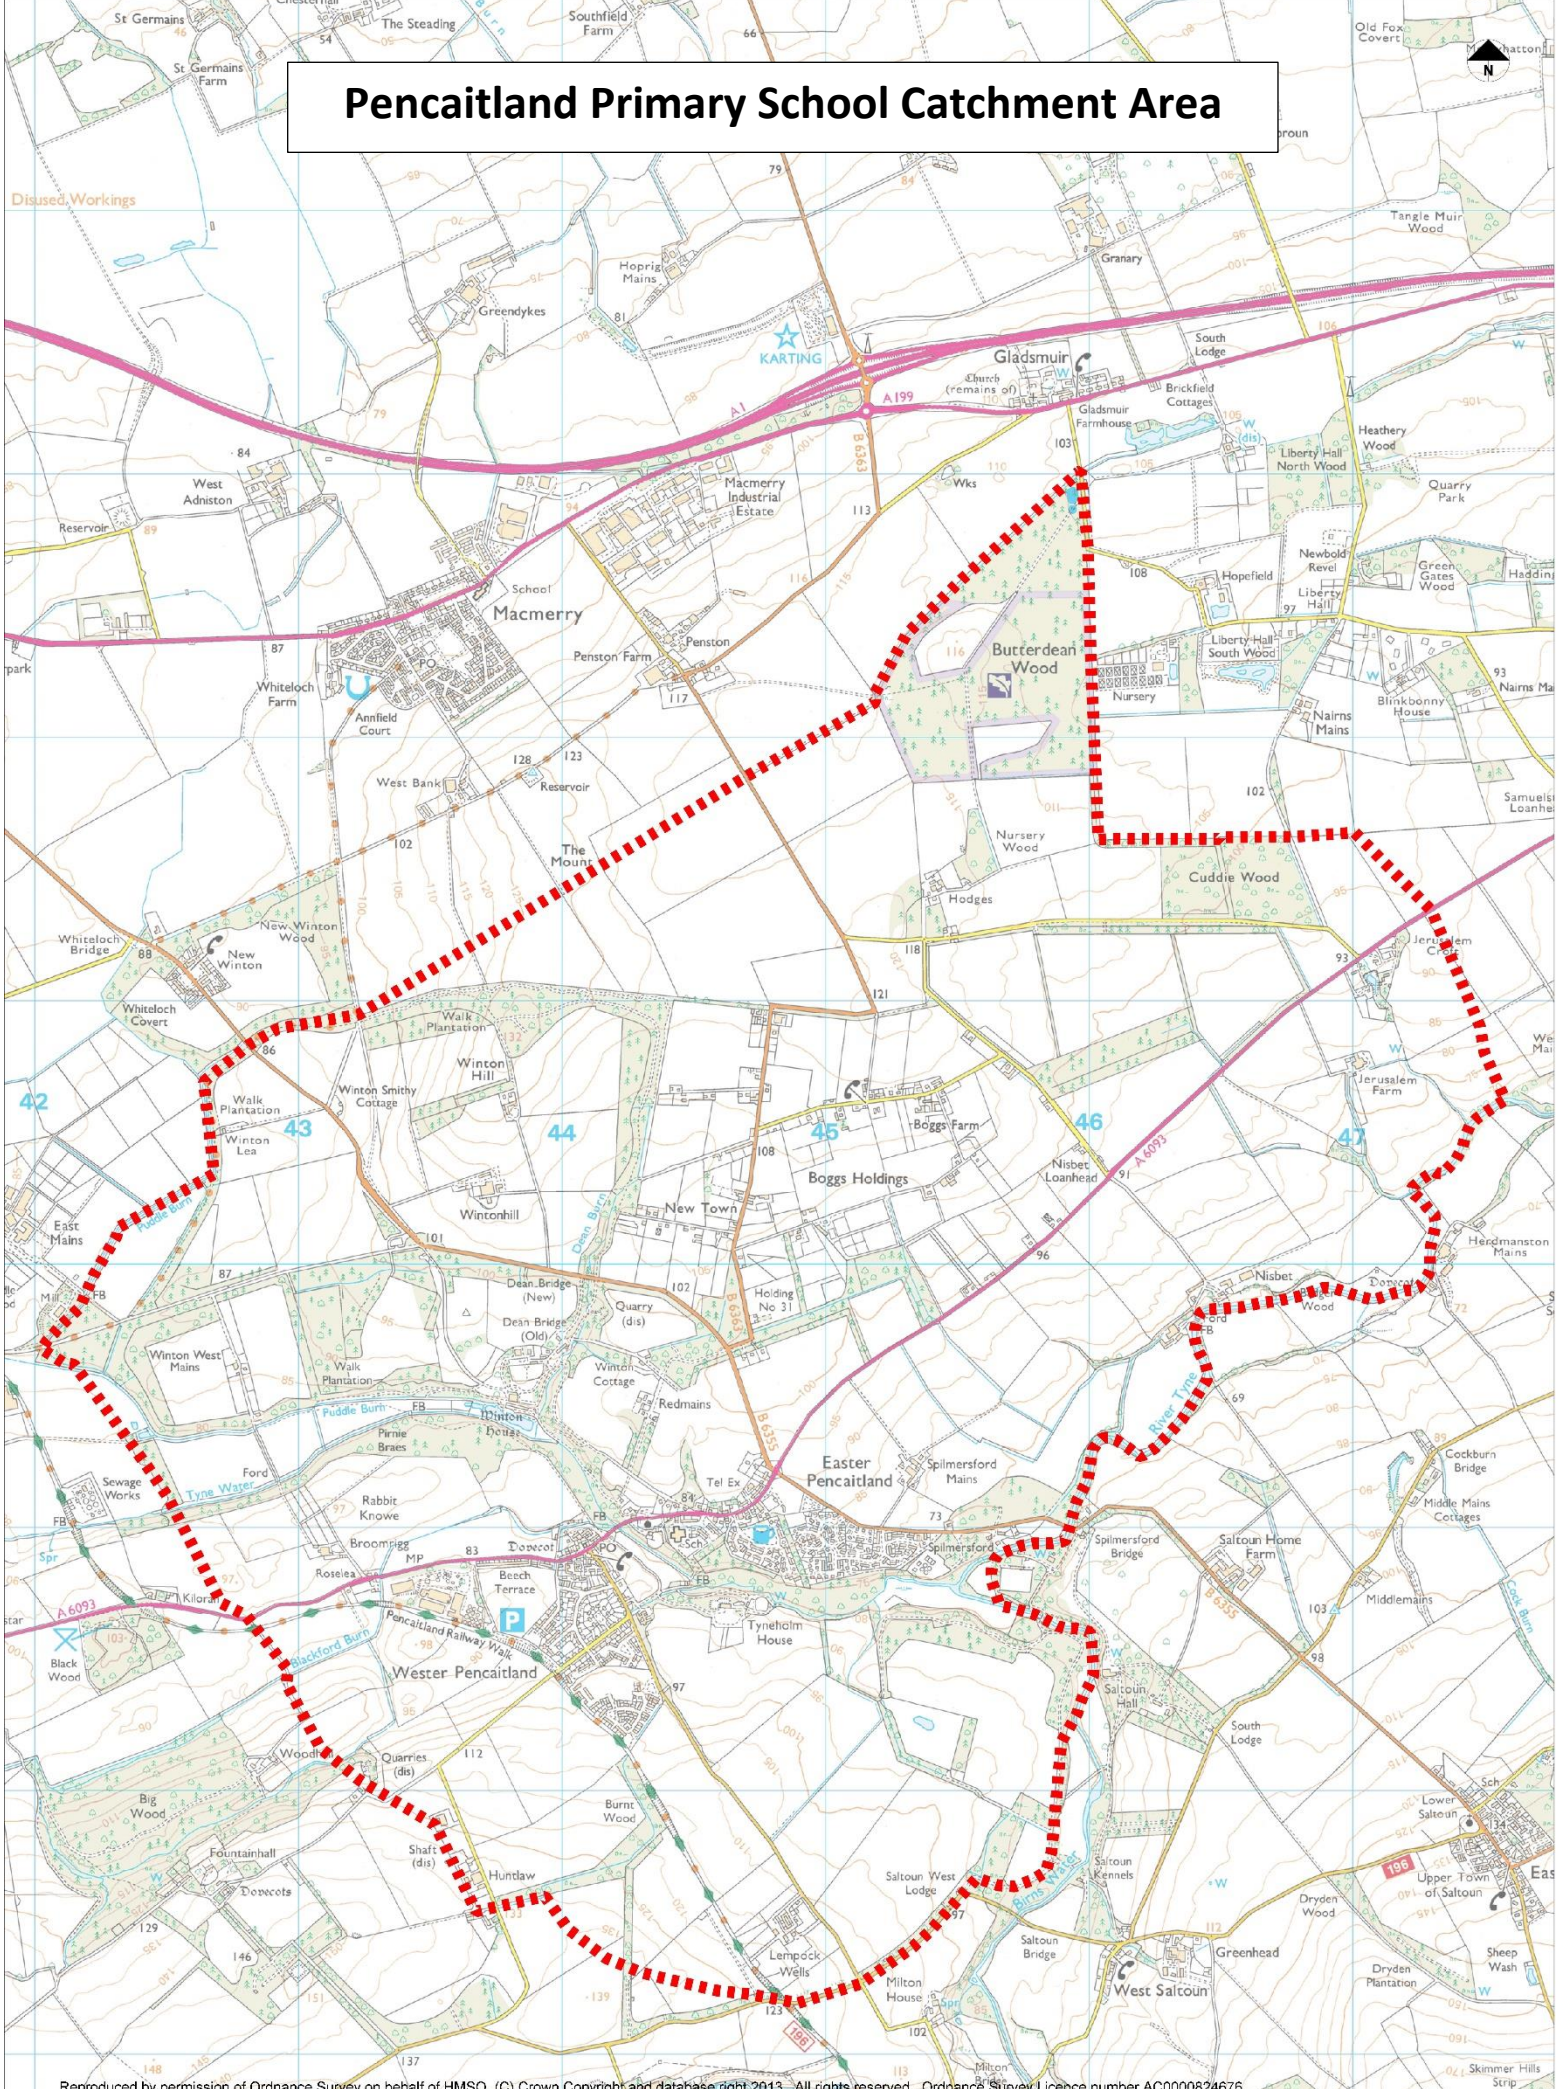

Pencaitland Primary School Catchment Area

Reproduced by permission of Ordnance Survey on behalf of HMSO. (C) Crown Copyright and database right 2013. All rights reserved. Ordnance Survey Licence number AC0000824676.

DATE: 17 January 2024
SCALE: 1:7000