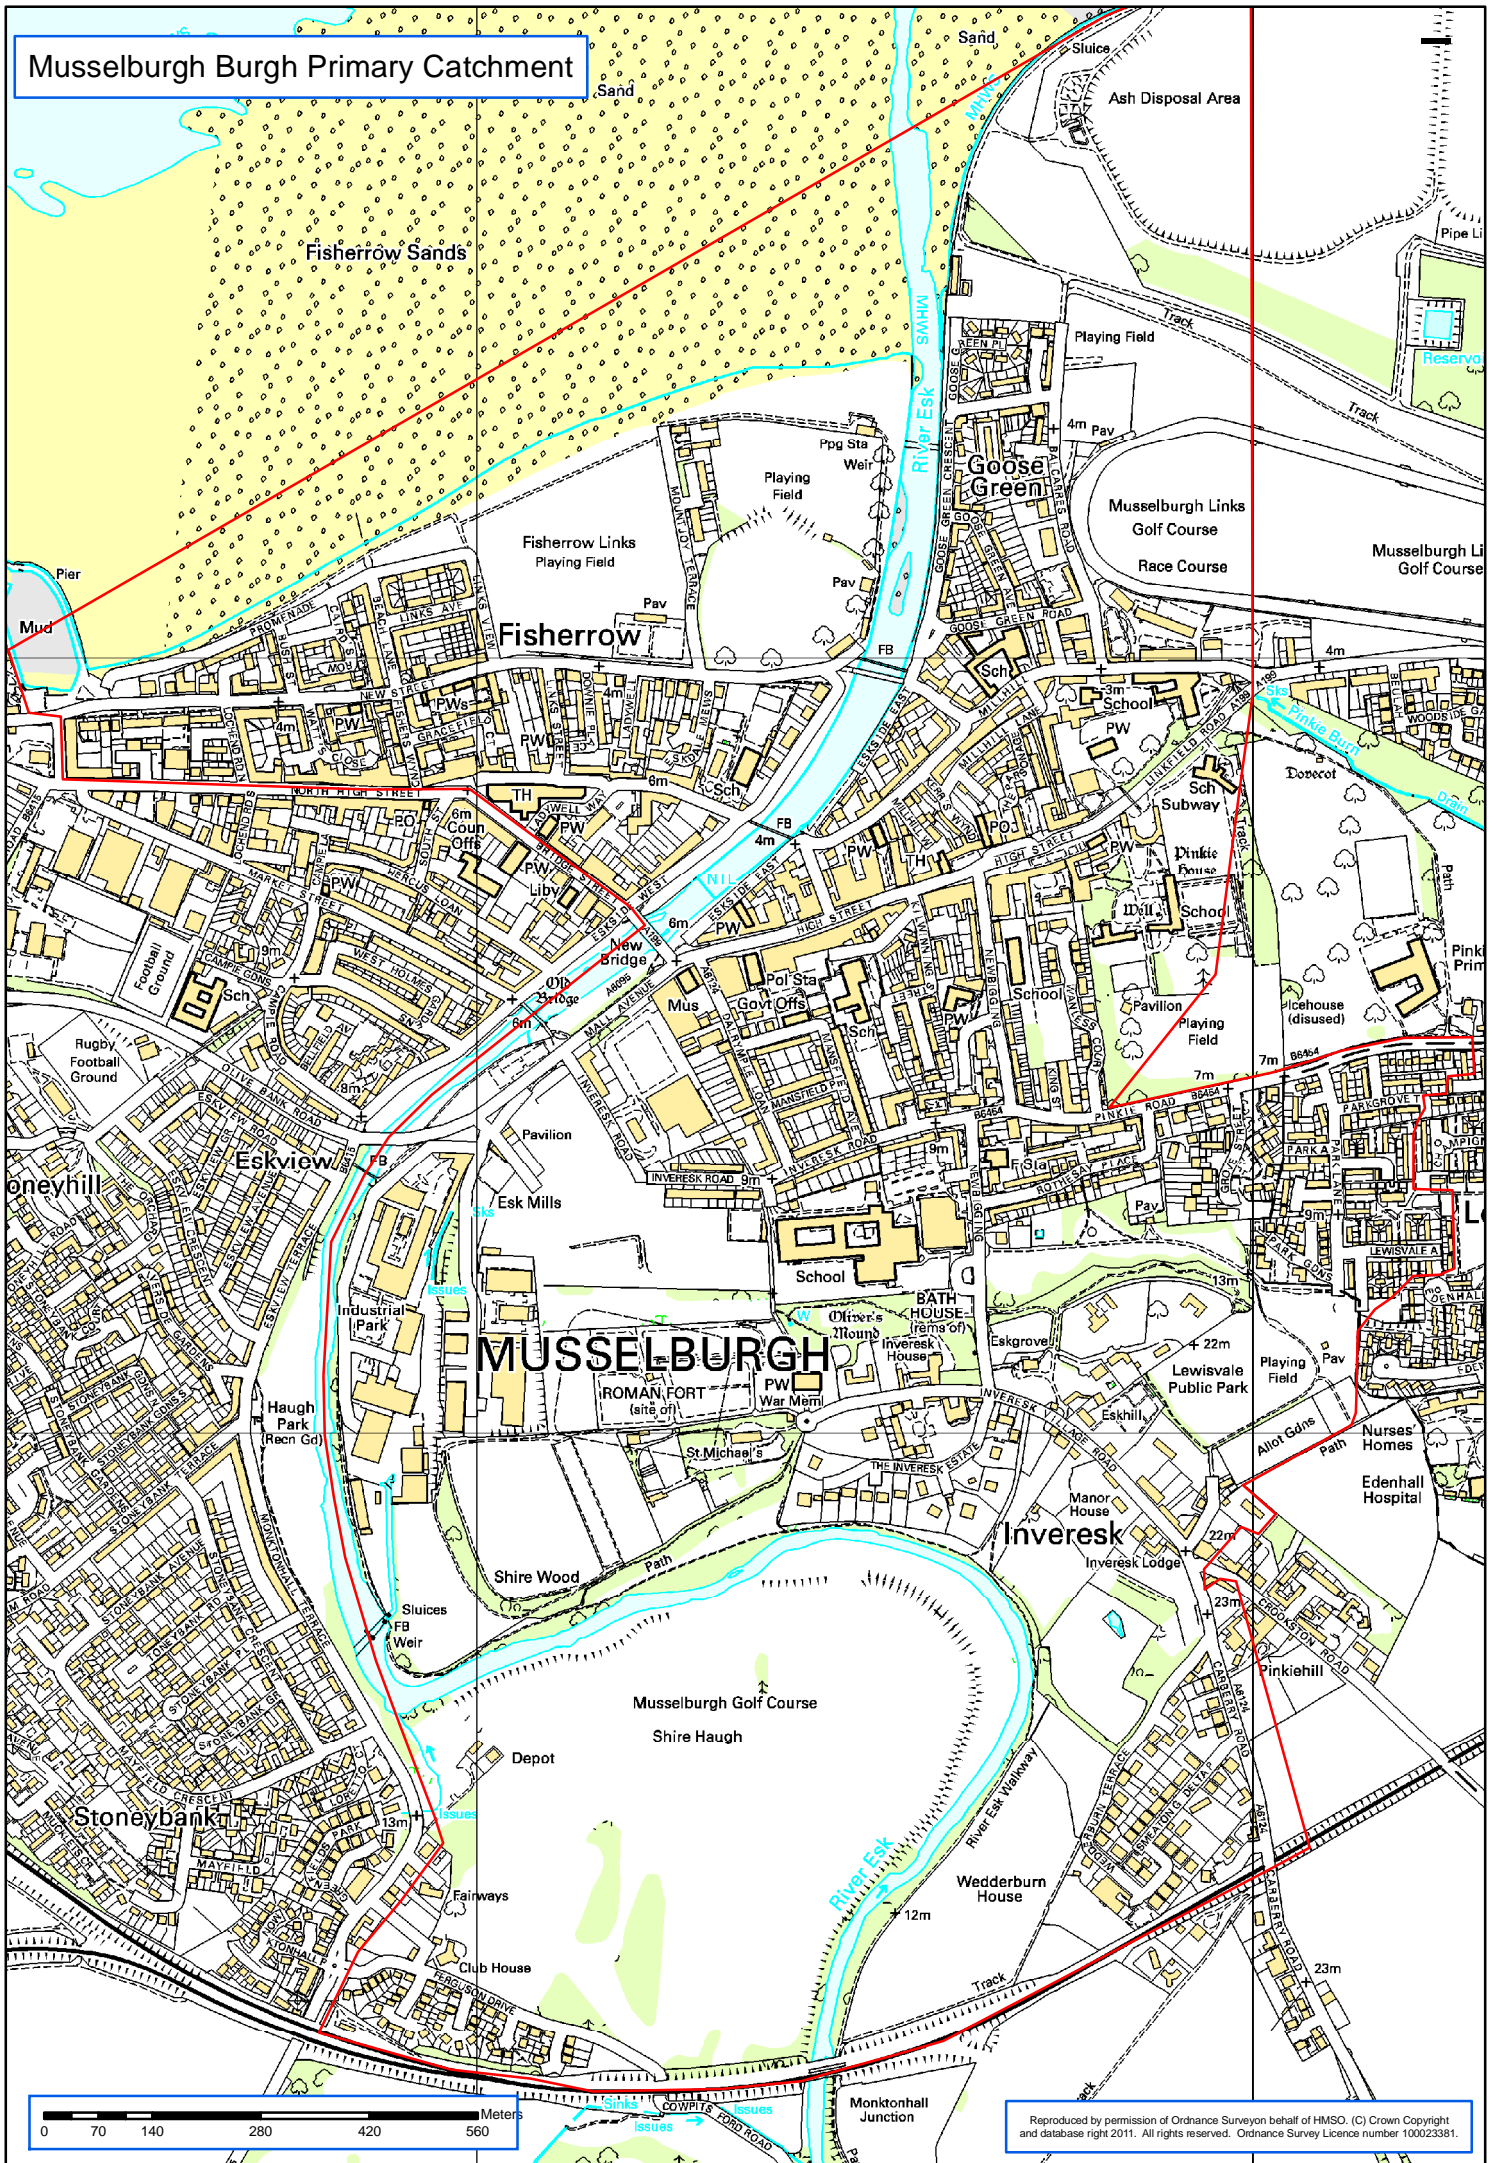

# Musselburgh Burgh Primary Catchment

Reproduced by permission of Ordnance Survey on behalf of HMSO. (C) Crown Copyright and database right 2011. All rights reserved. Ordnance Survey Licence number 100023381.