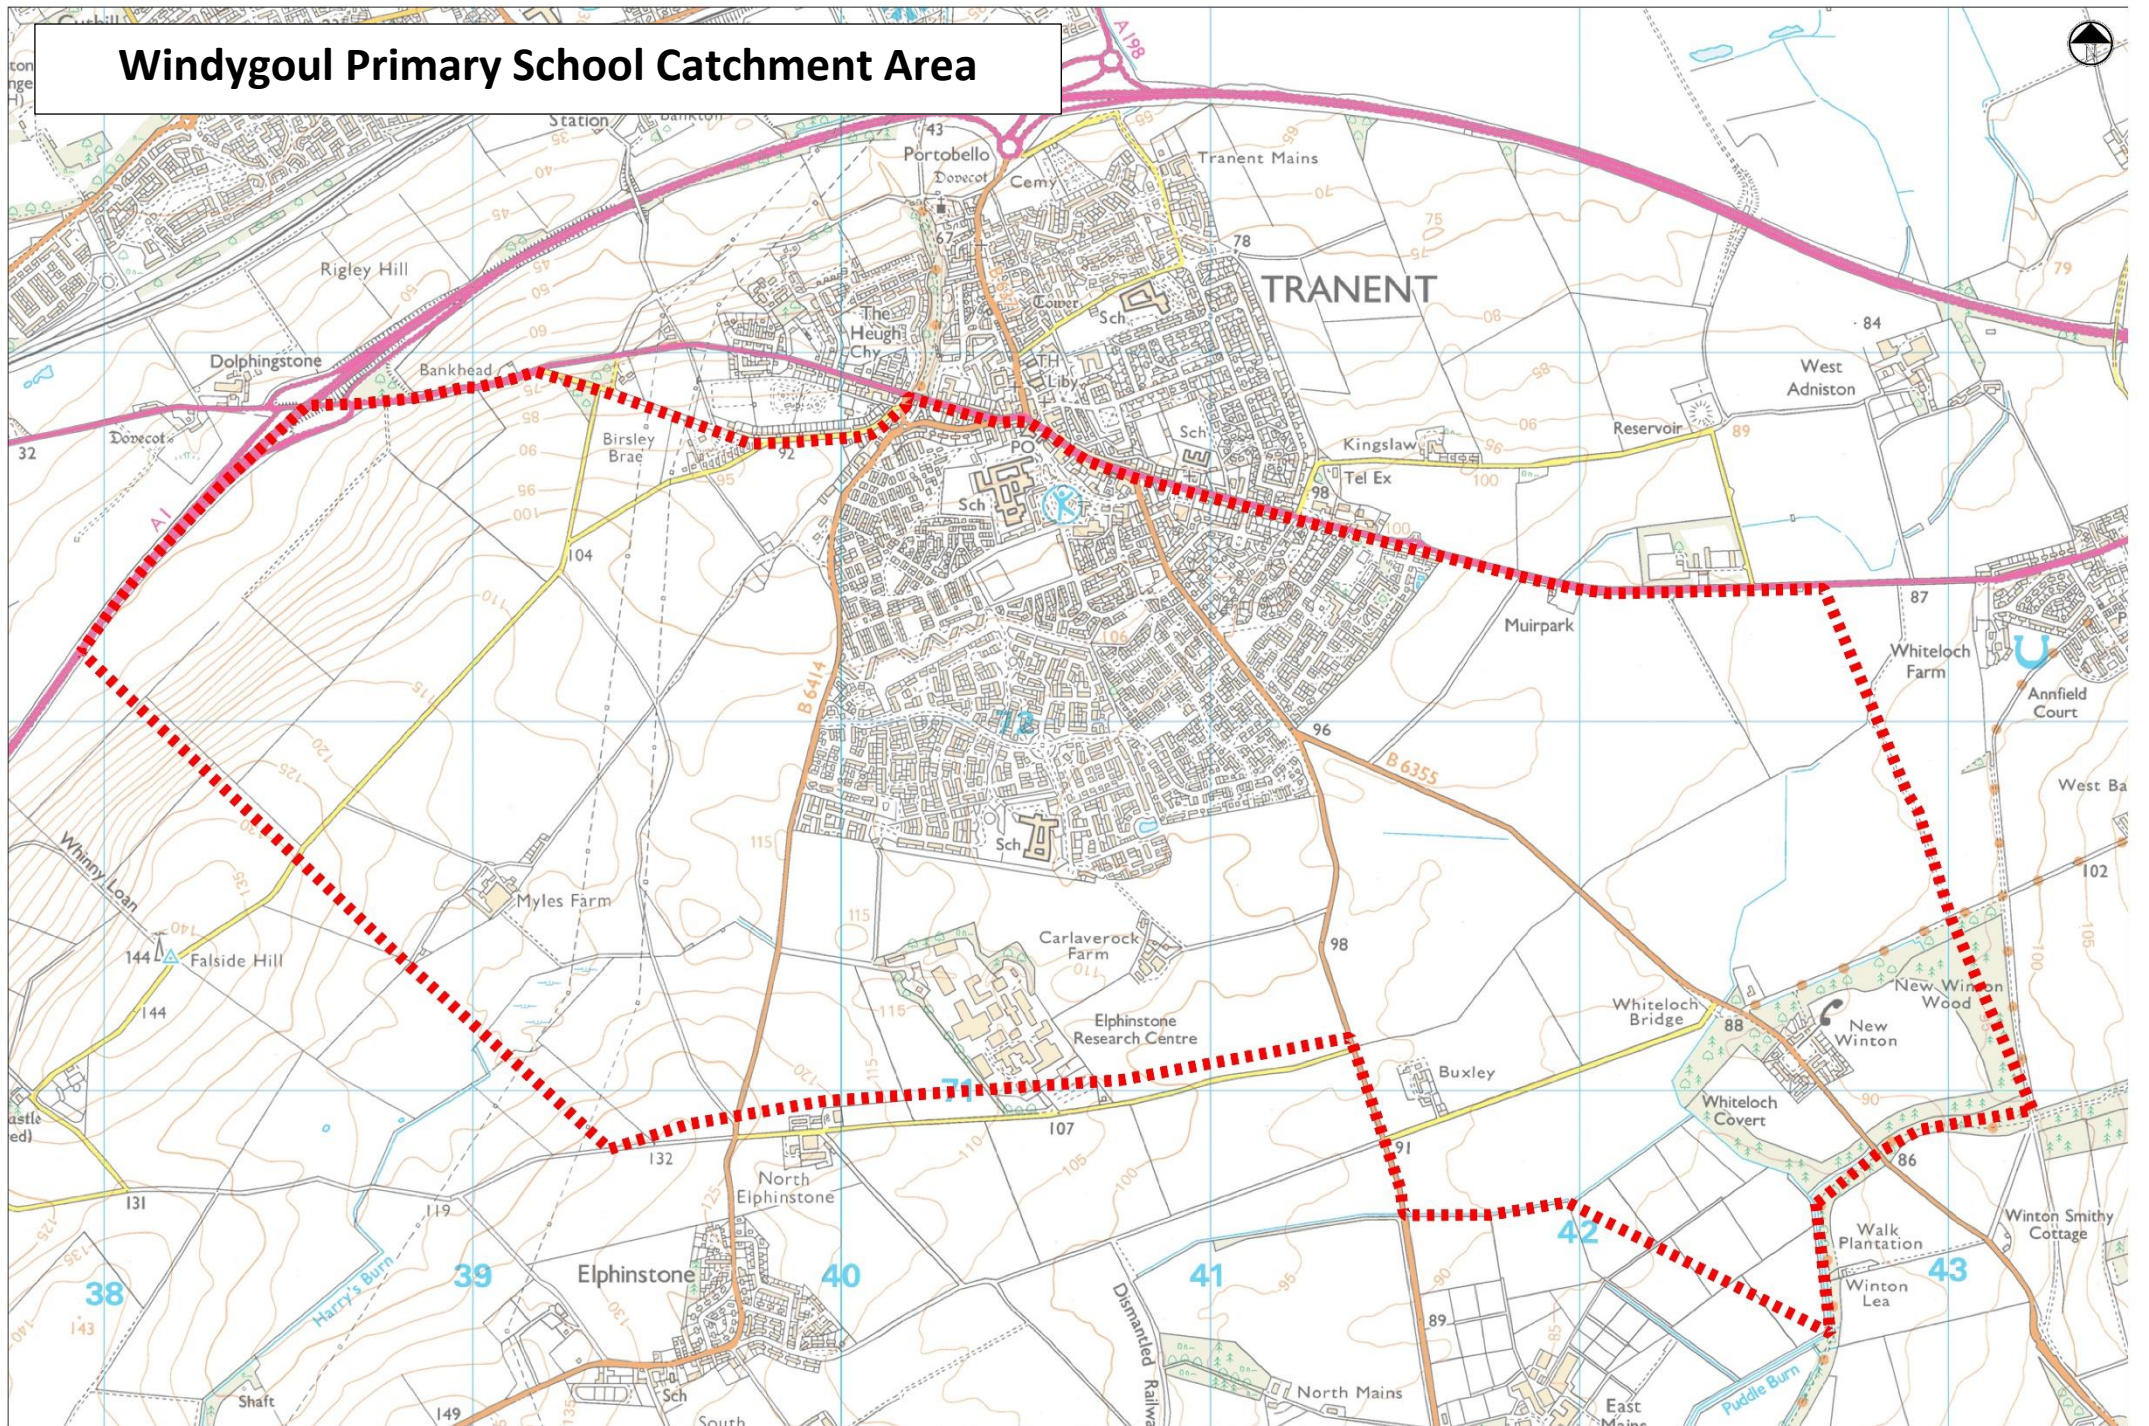

Windygoul Primary School Catchment Area

Scale: 1:5000
Date: 19 January 2024

Reproduced by permission of Ordnance Survey on behalf of HMSO. (C) Crown Copyright and database right 2011. All rights reserved. Ordnance Survey Licence number AC0000824676.