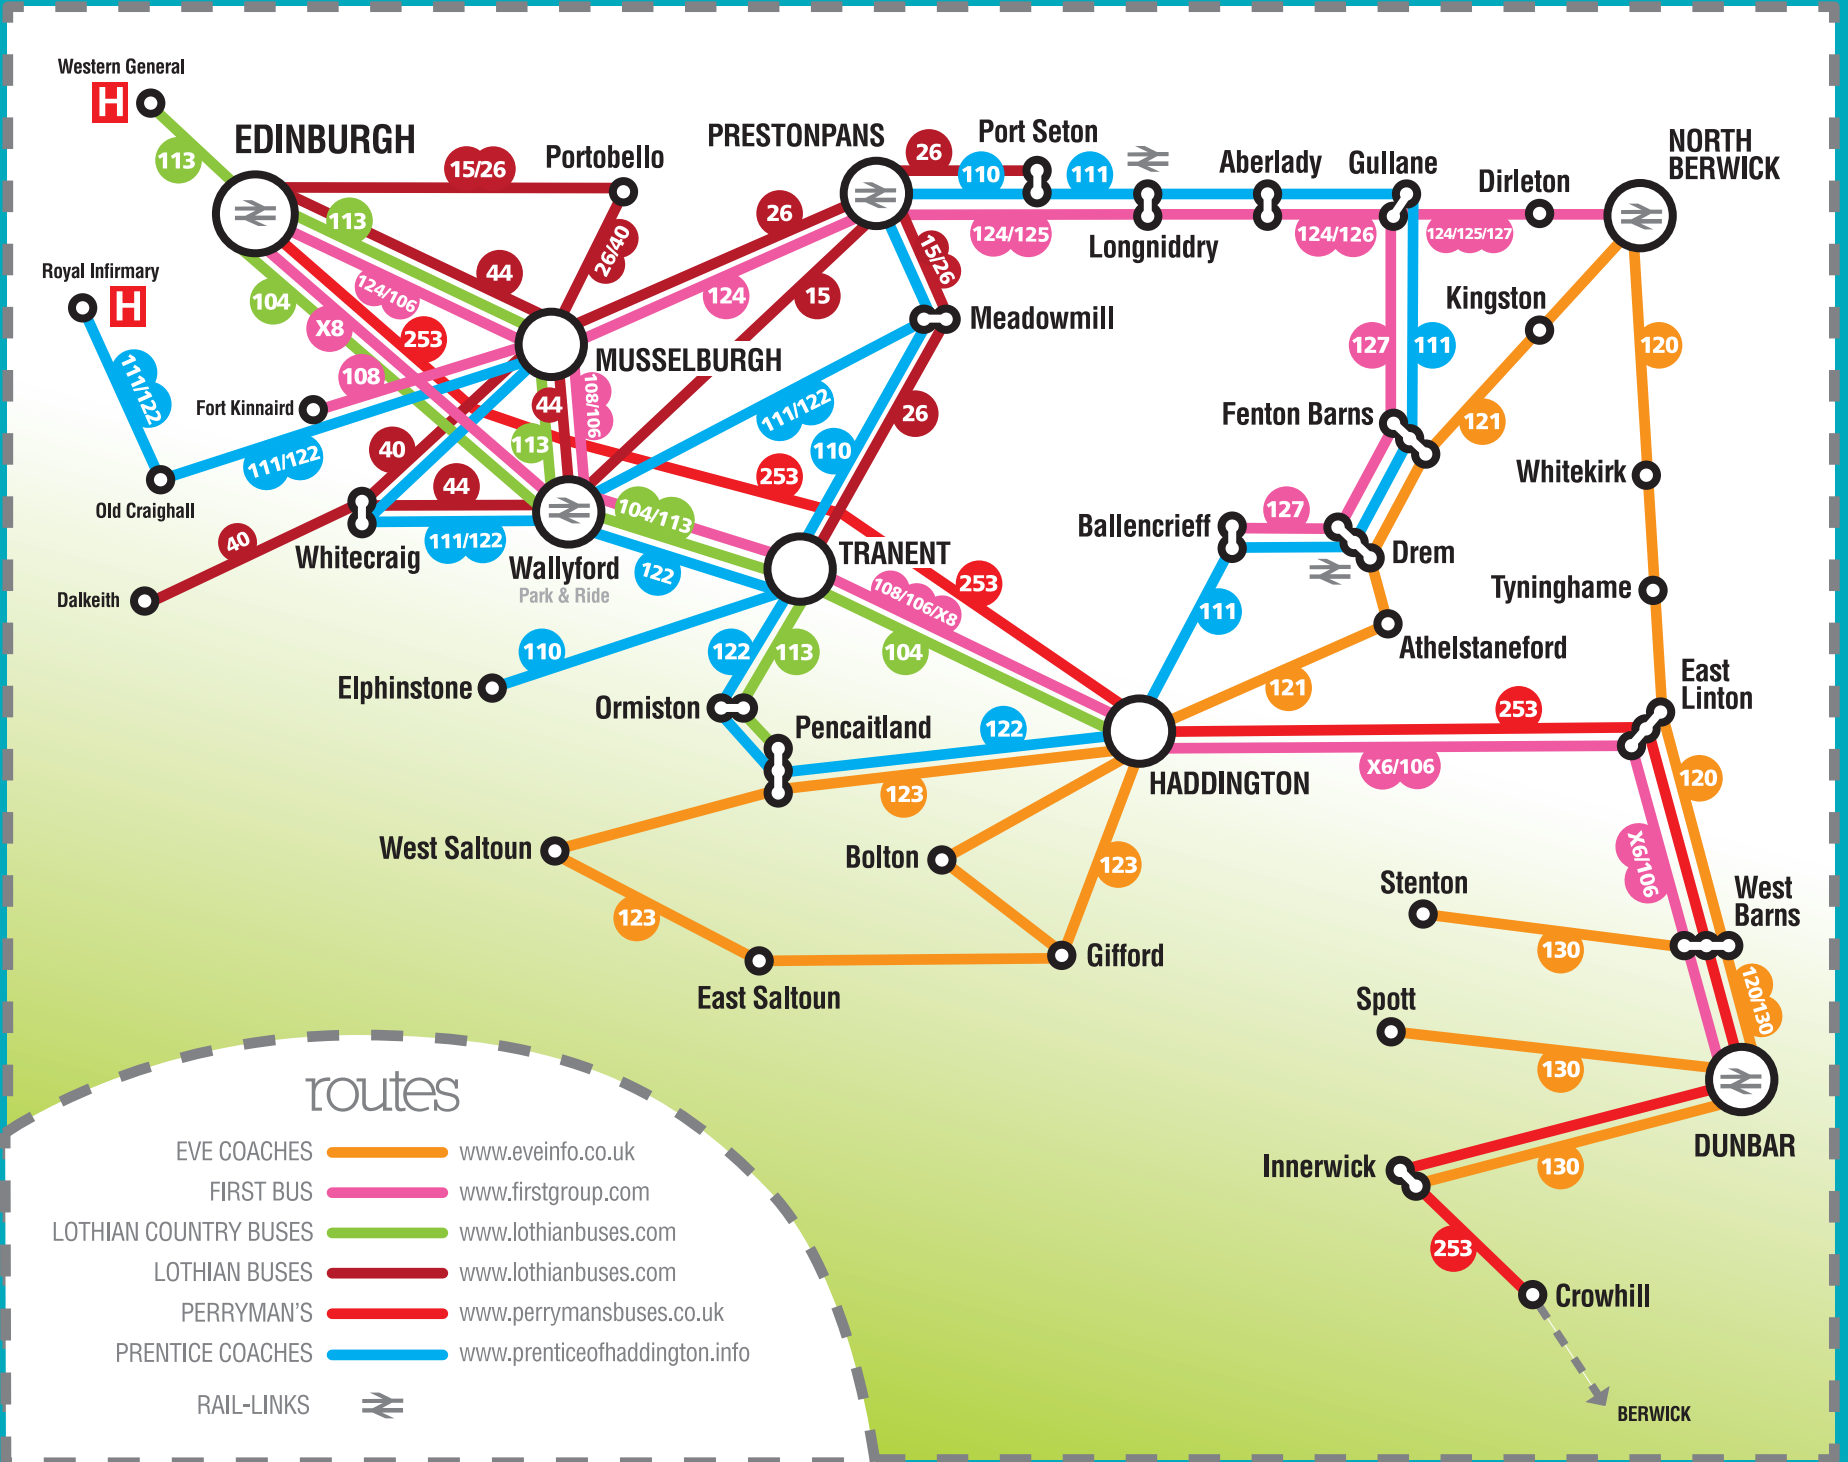

# EAST LOTHIAN by bus

## routes

- EVE COACHES  [www.eveinfo.co.uk](http://www.eveinfo.co.uk)
- FIRST BUS  [www.firstgroup.com](http://www.firstgroup.com)
- LOTHIAN COUNTRY BUSES  [www.lothianbuses.com](http://www.lothianbuses.com)
- LOTHIAN BUSES  [www.lothianbuses.com](http://www.lothianbuses.com)
- PERRYMAN'S  [www.perrymansbuses.co.uk](http://www.perrymansbuses.co.uk)
- PRENTICE COACHES  [www.prenticeofhaddington.info](http://www.prenticeofhaddington.info)
- RAIL-LINKS 