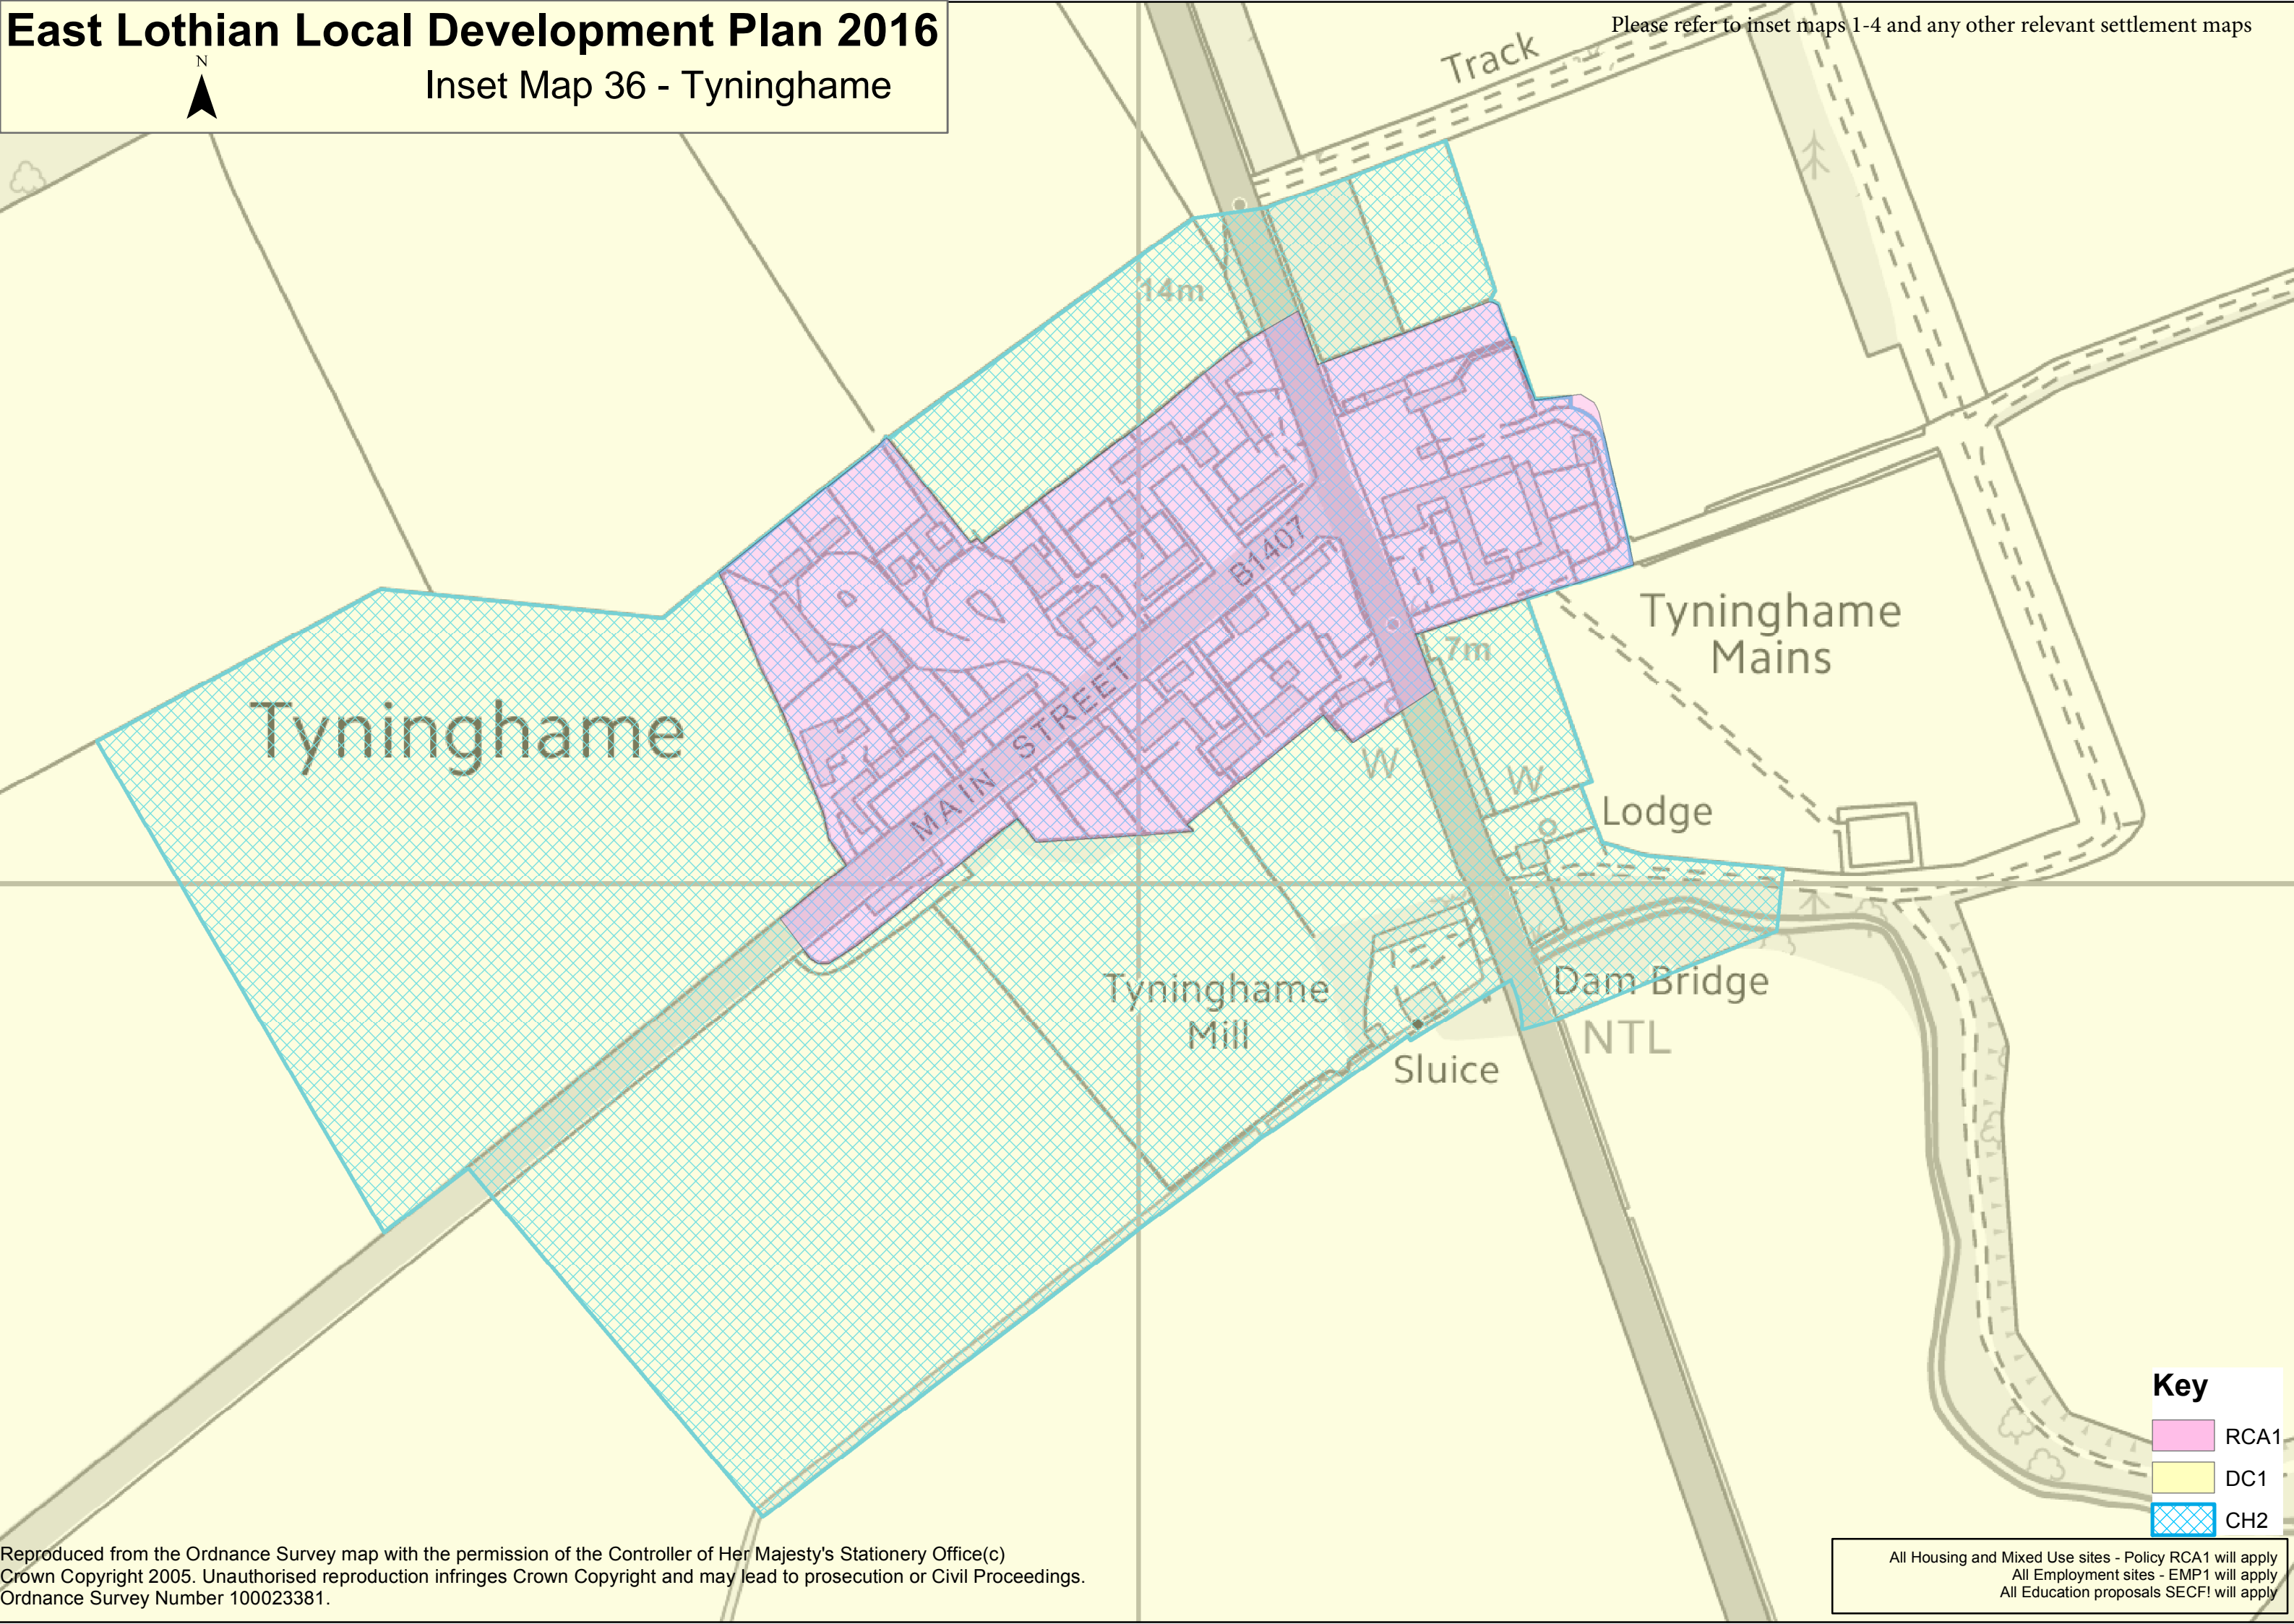

East Lothian Local Development Plan 2016

Inset Map 36 - Tynninghame

Please refer to inset maps 1-4 and any other relevant settlement maps

Key

-  RCA1
-  DC1
-  CH2