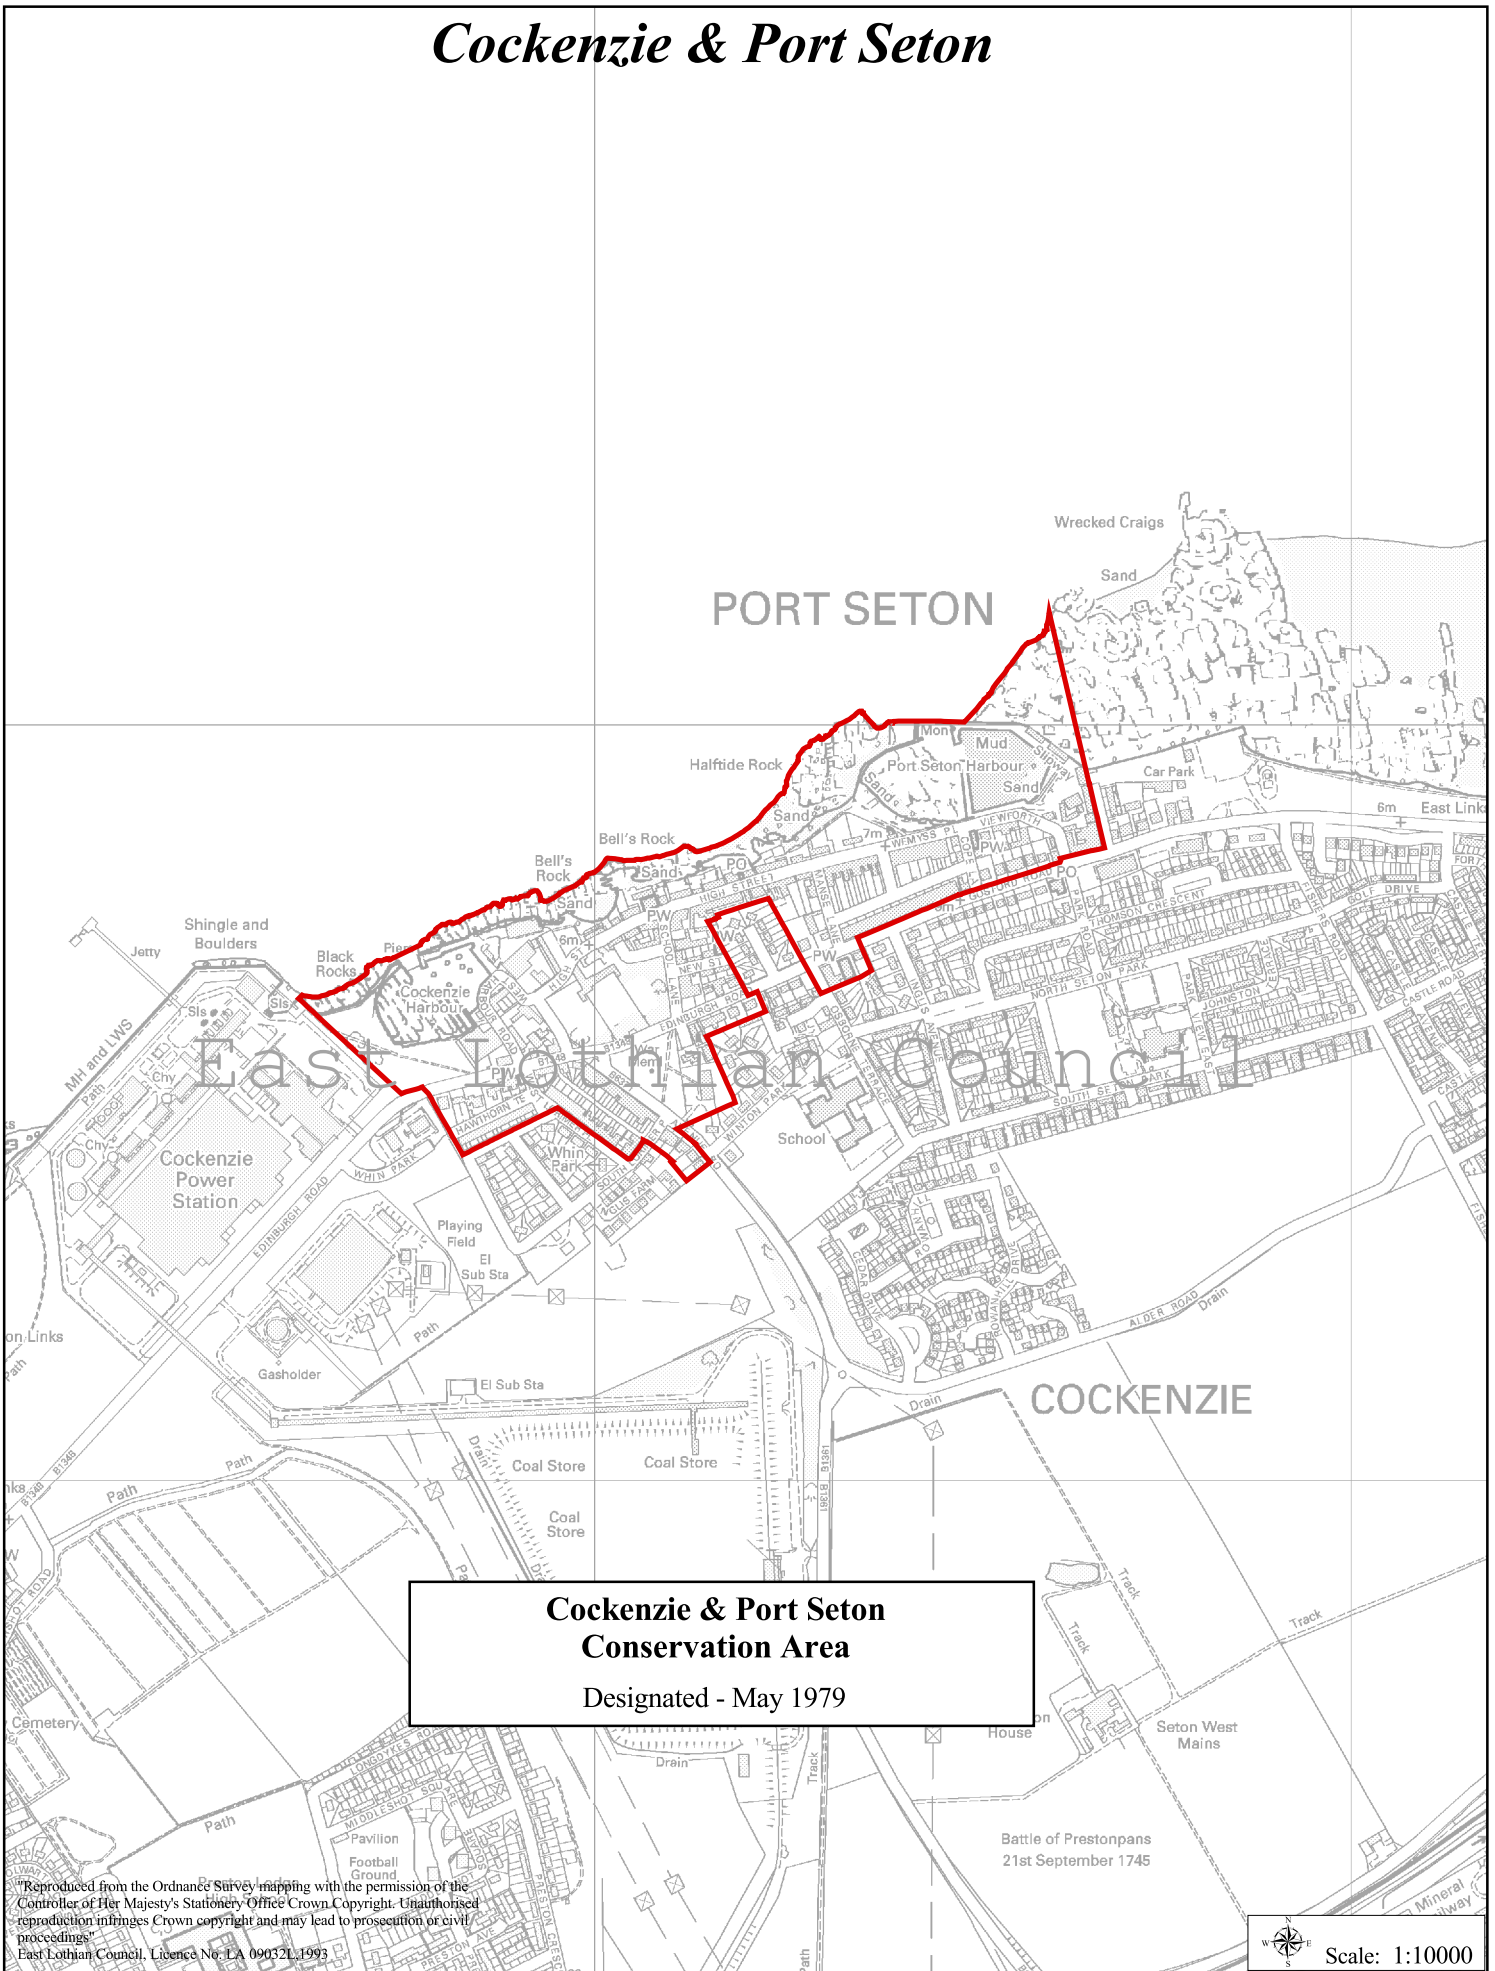

# Cockenzie & Port Seton

**Cockenzie & Port Seton  
Conservation Area**  
Designated - May 1979

Reproduced from the Ordnance Survey mapping with the permission of the Controller of Her Majesty's Stationery Office Crown Copyright. Unauthorised reproduction infringes Crown copyright and may lead to prosecution or civil proceedings.  
East Lothian Council, Licence No. LA 09032L/1993