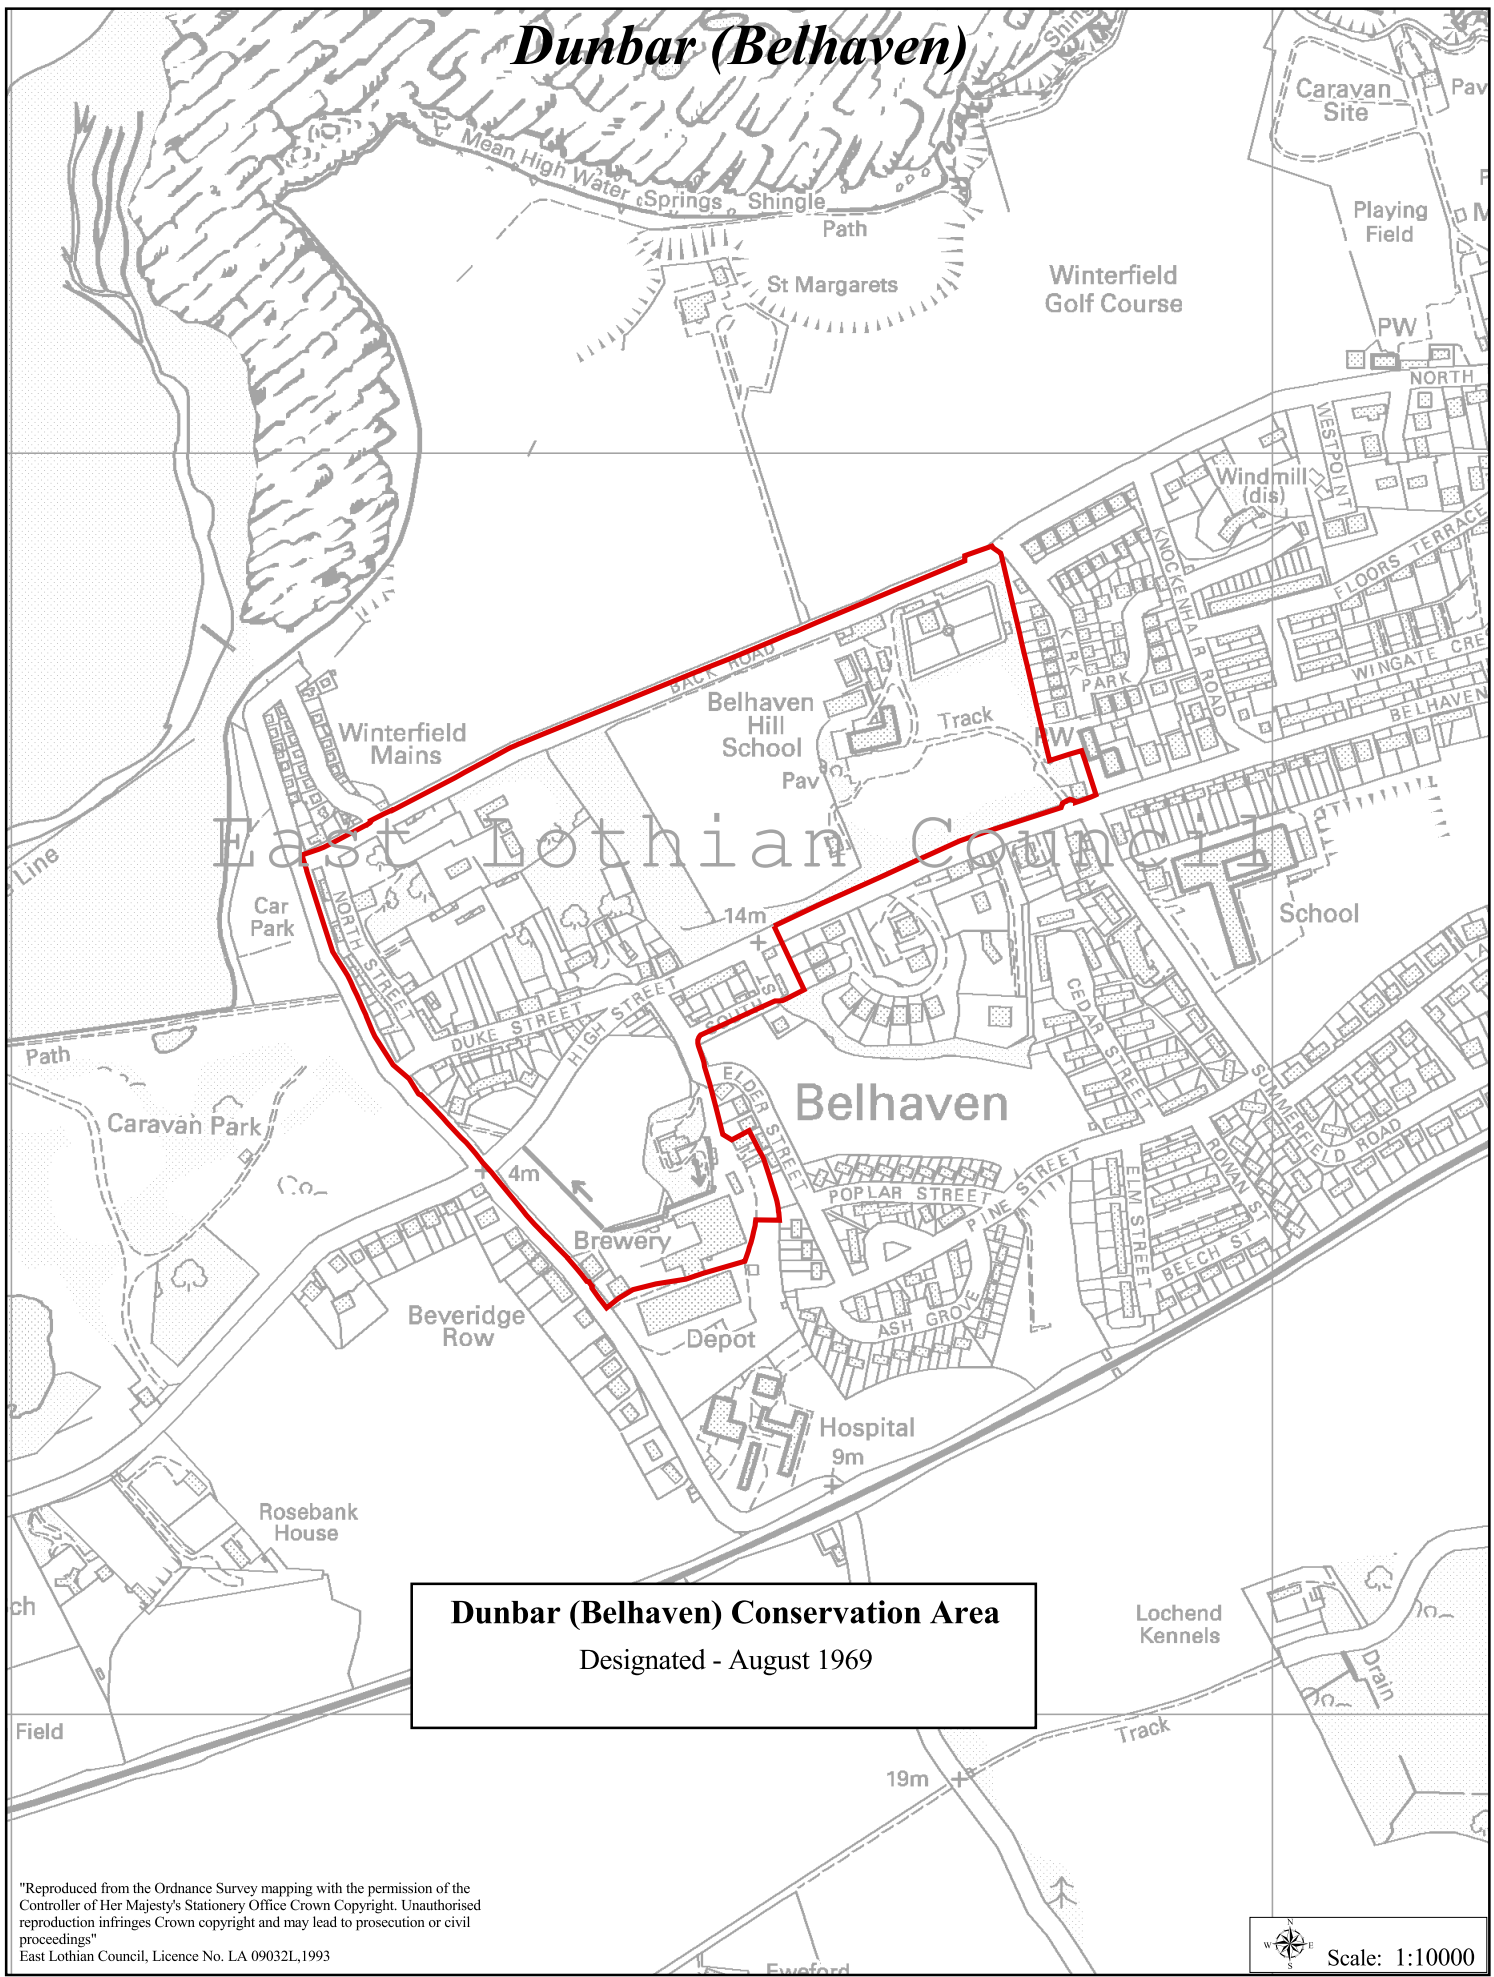

Dunbar (Belhaven)

Dunbar (Belhaven) Conservation Area
Designated - August 1969

"Reproduced from the Ordnance Survey mapping with the permission of the Controller of Her Majesty's Stationery Office Crown Copyright. Unauthorised reproduction infringes Crown copyright and may lead to prosecution or civil proceedings"
East Lothian Council, Licence No. LA 09032L, 1993