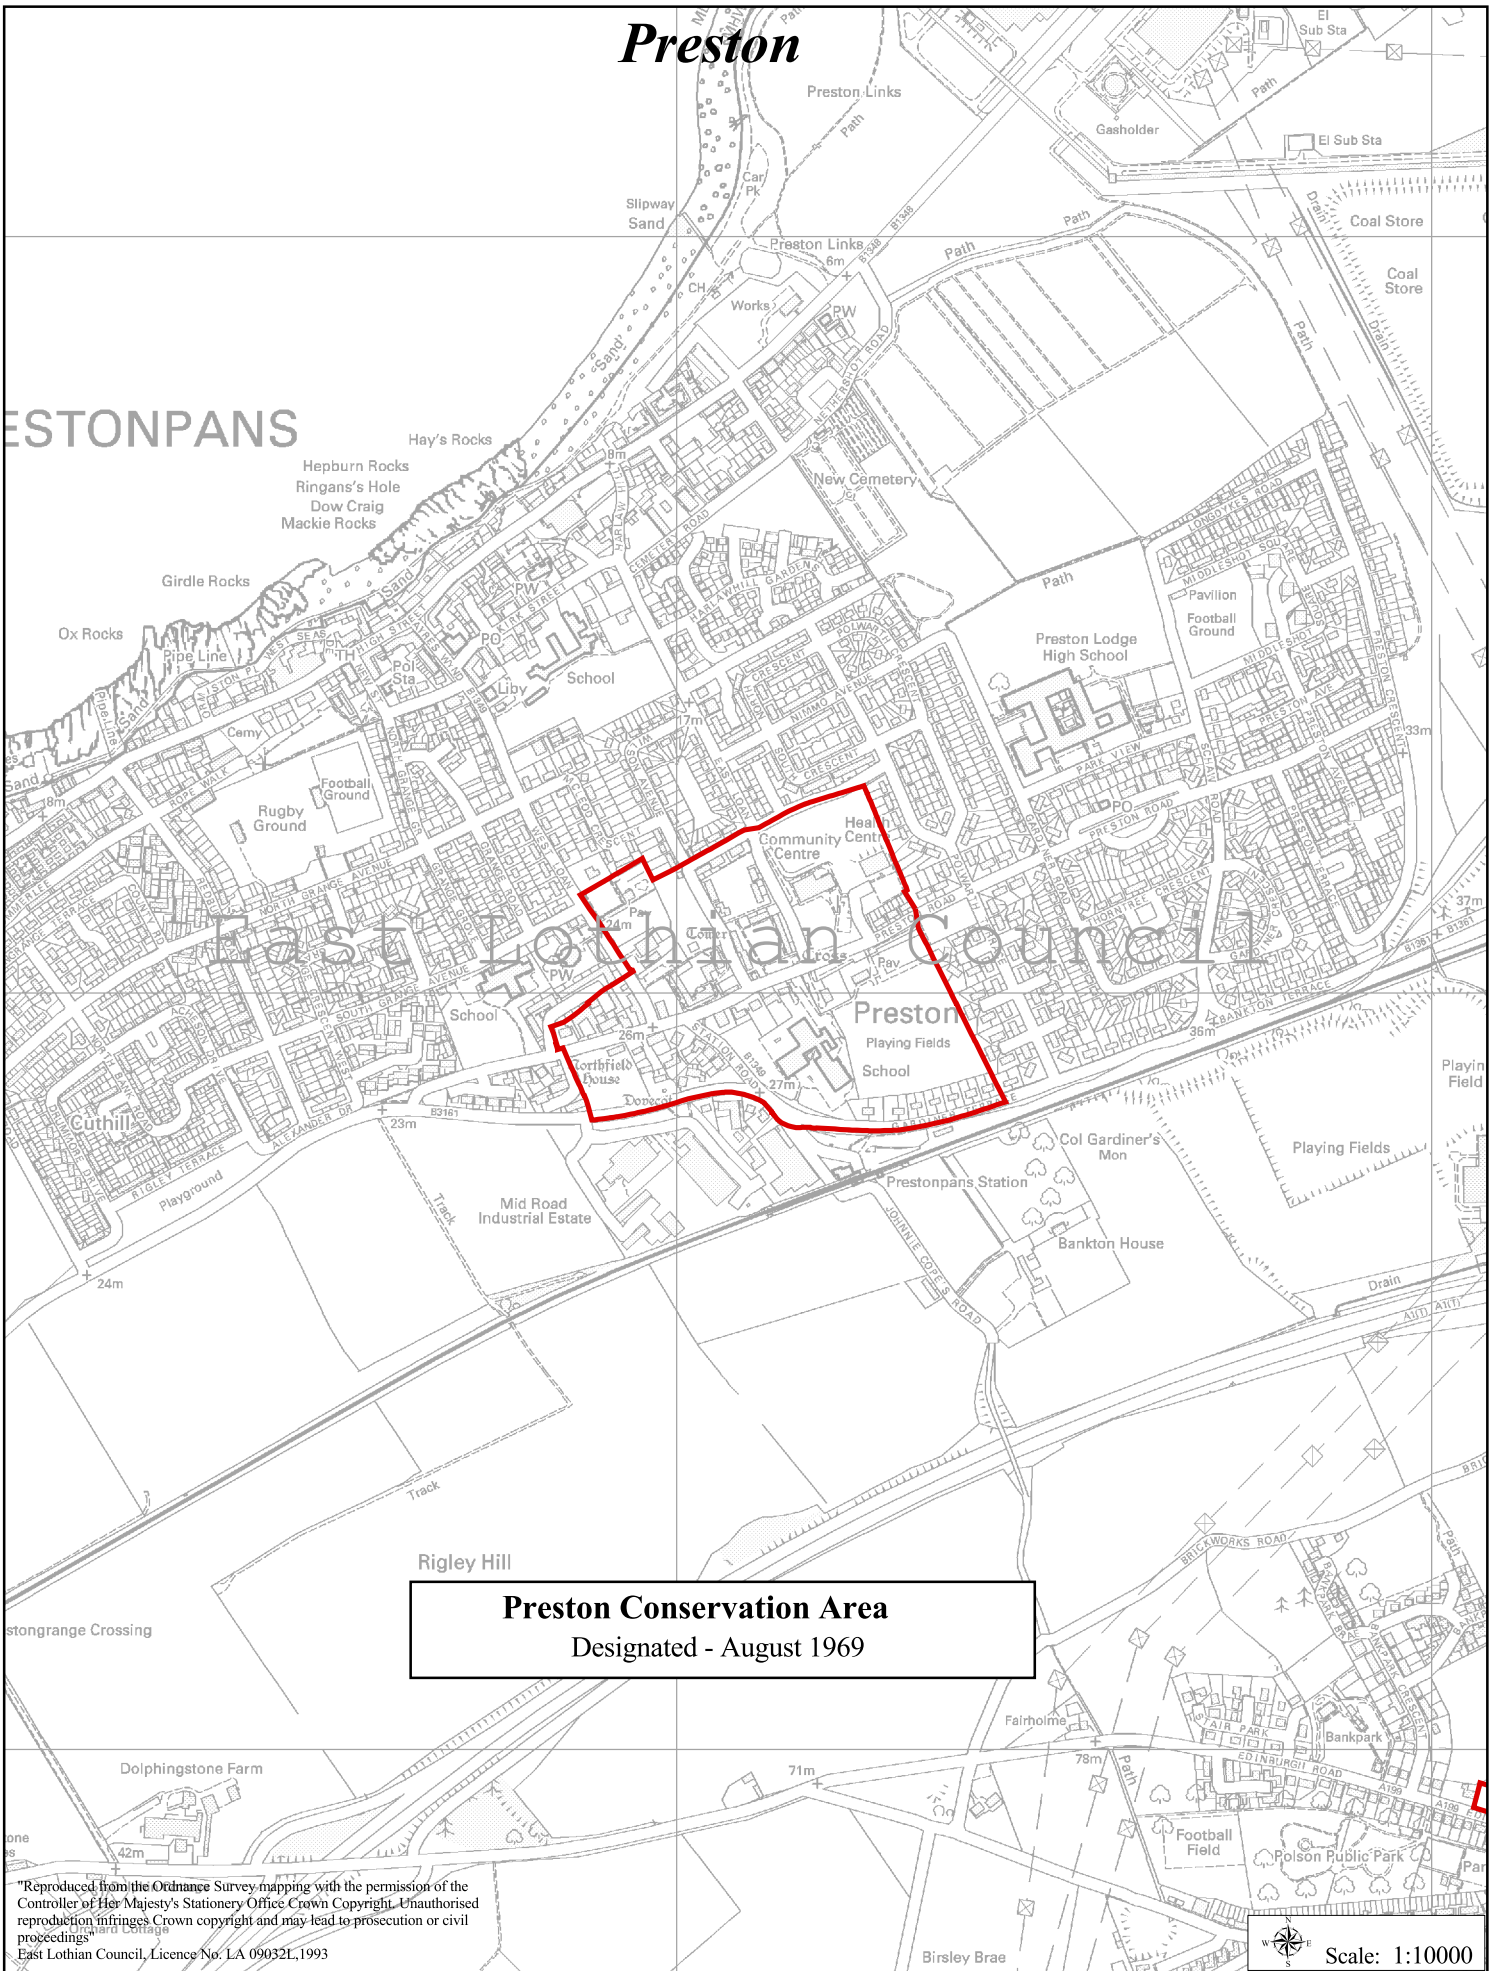

Preston

ESTONPANS

Preston Conservation Area
Designated - August 1969

"Reproduced from the Ordnance Survey mapping with the permission of the Controller of Her Majesty's Stationery Office Crown Copyright. Unauthorised reproduction infringes Crown copyright and may lead to prosecution or civil proceedings"
East Lothian Council, Licence No. LA 09032L, 1993