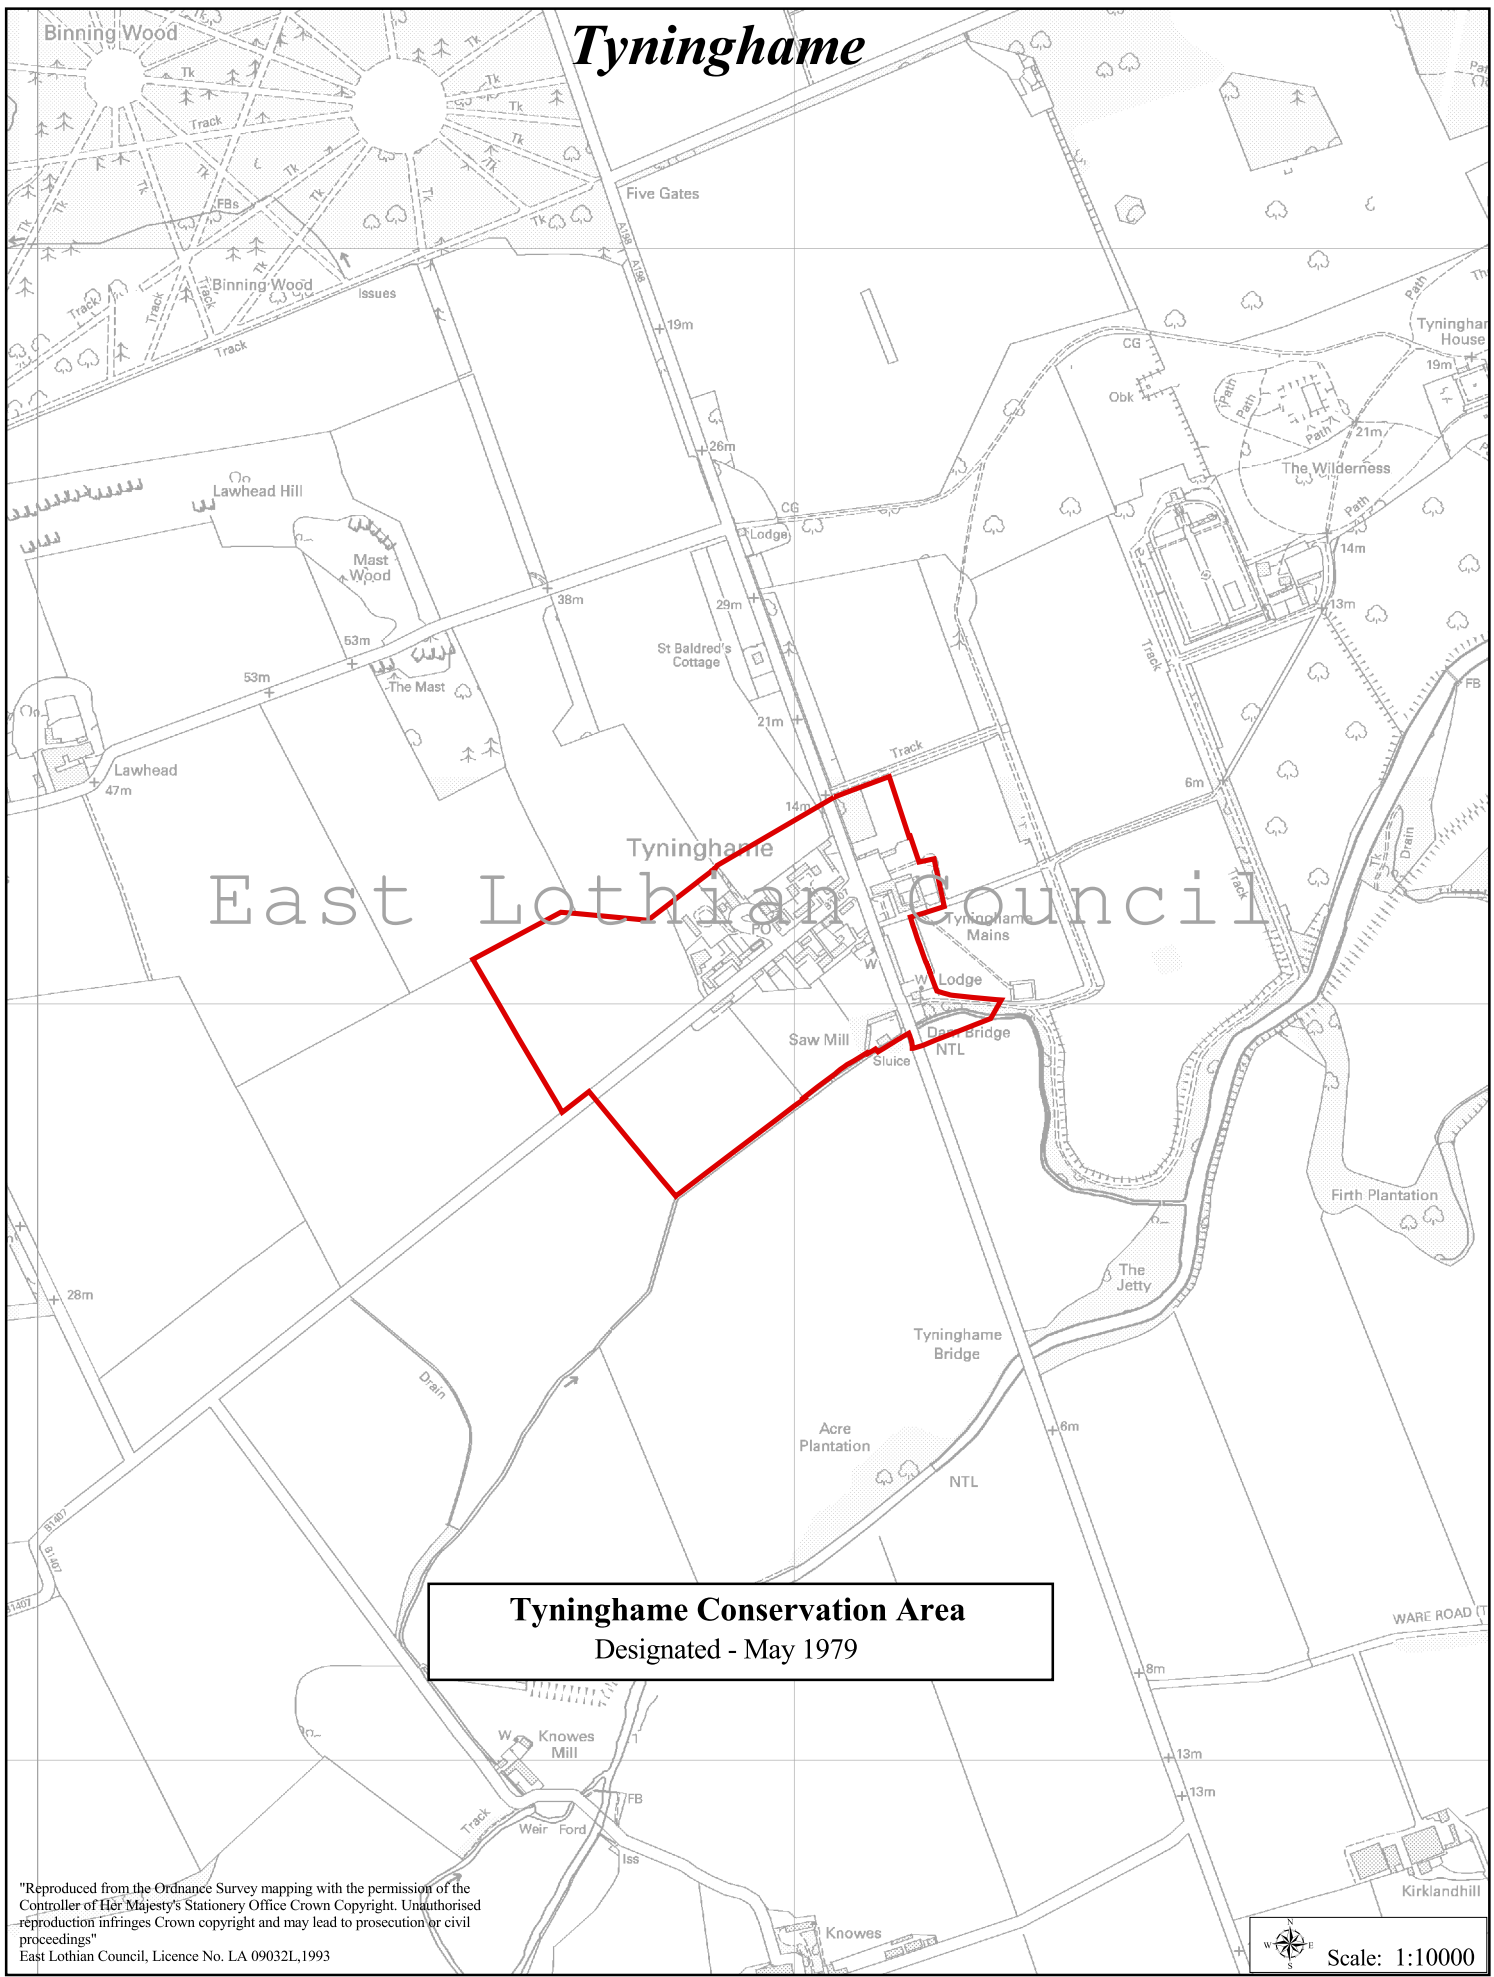

Tynninghame

East Lothian Council

Tynninghame Conservation Area
Designated - May 1979

"Reproduced from the Ordnance Survey mapping with the permission of the Controller of Her Majesty's Stationery Office Crown Copyright. Unauthorised reproduction infringes Crown copyright and may lead to prosecution or civil proceedings"
East Lothian Council, Licence No. LA 09032L, 1993