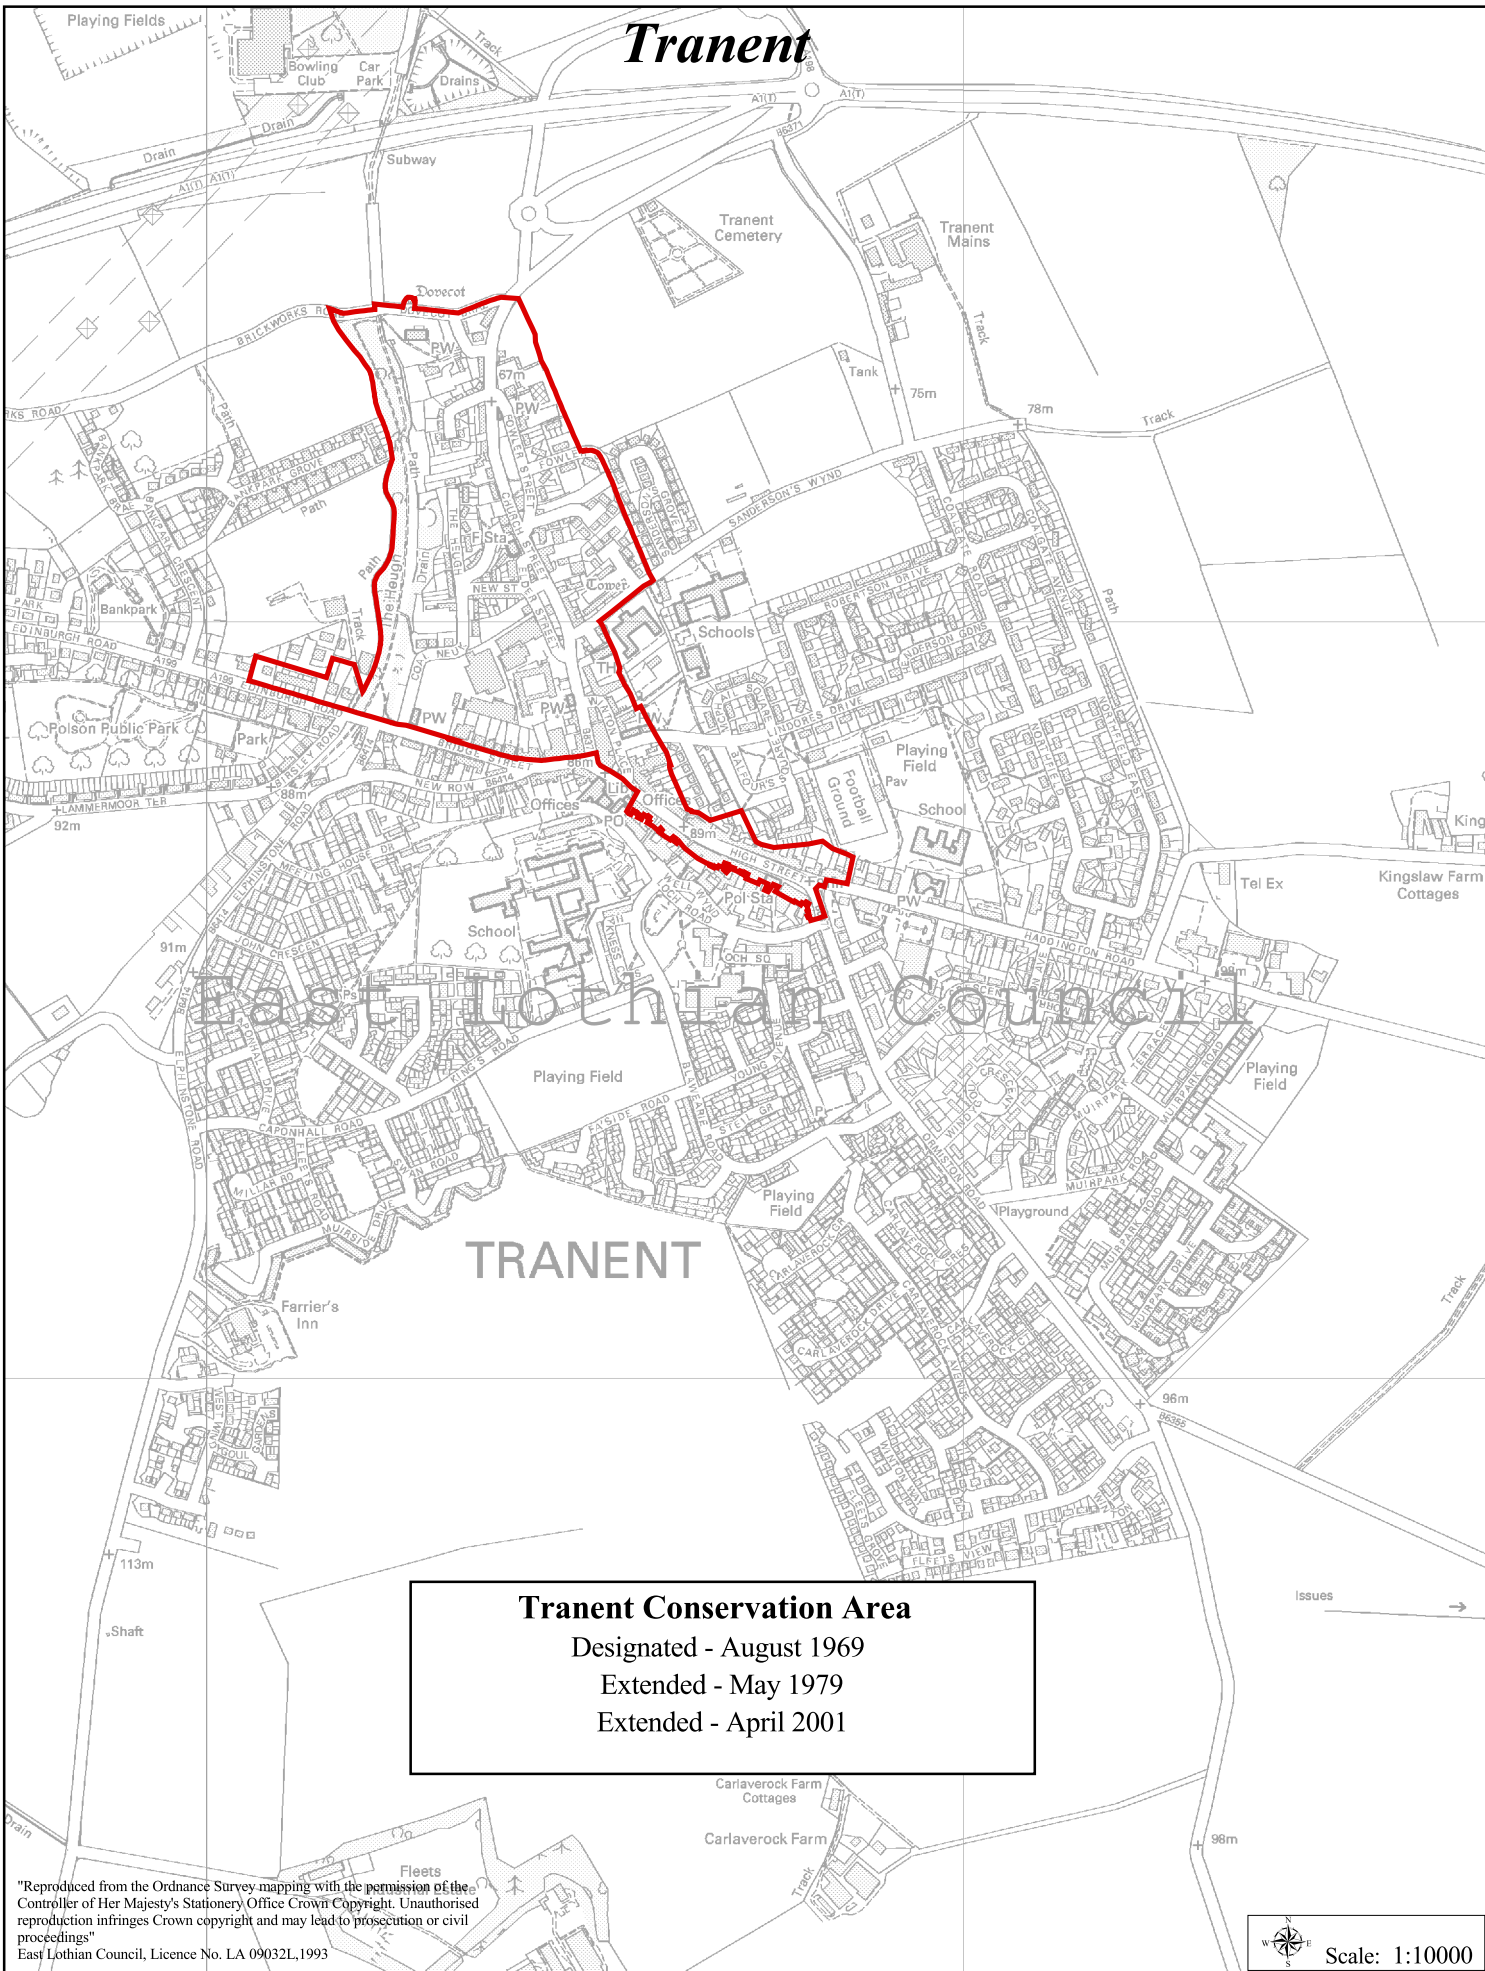

Tranent

Tranent Conservation Area
Designated - August 1969
Extended - May 1979
Extended - April 2001

"Reproduced from the Ordnance Survey mapping with the permission of the Controller of Her Majesty's Stationery Office Crown Copyright. Unauthorised reproduction infringes Crown copyright and may lead to prosecution or civil proceedings"
East Lothian Council, Licence No. LA 09032L, 1993