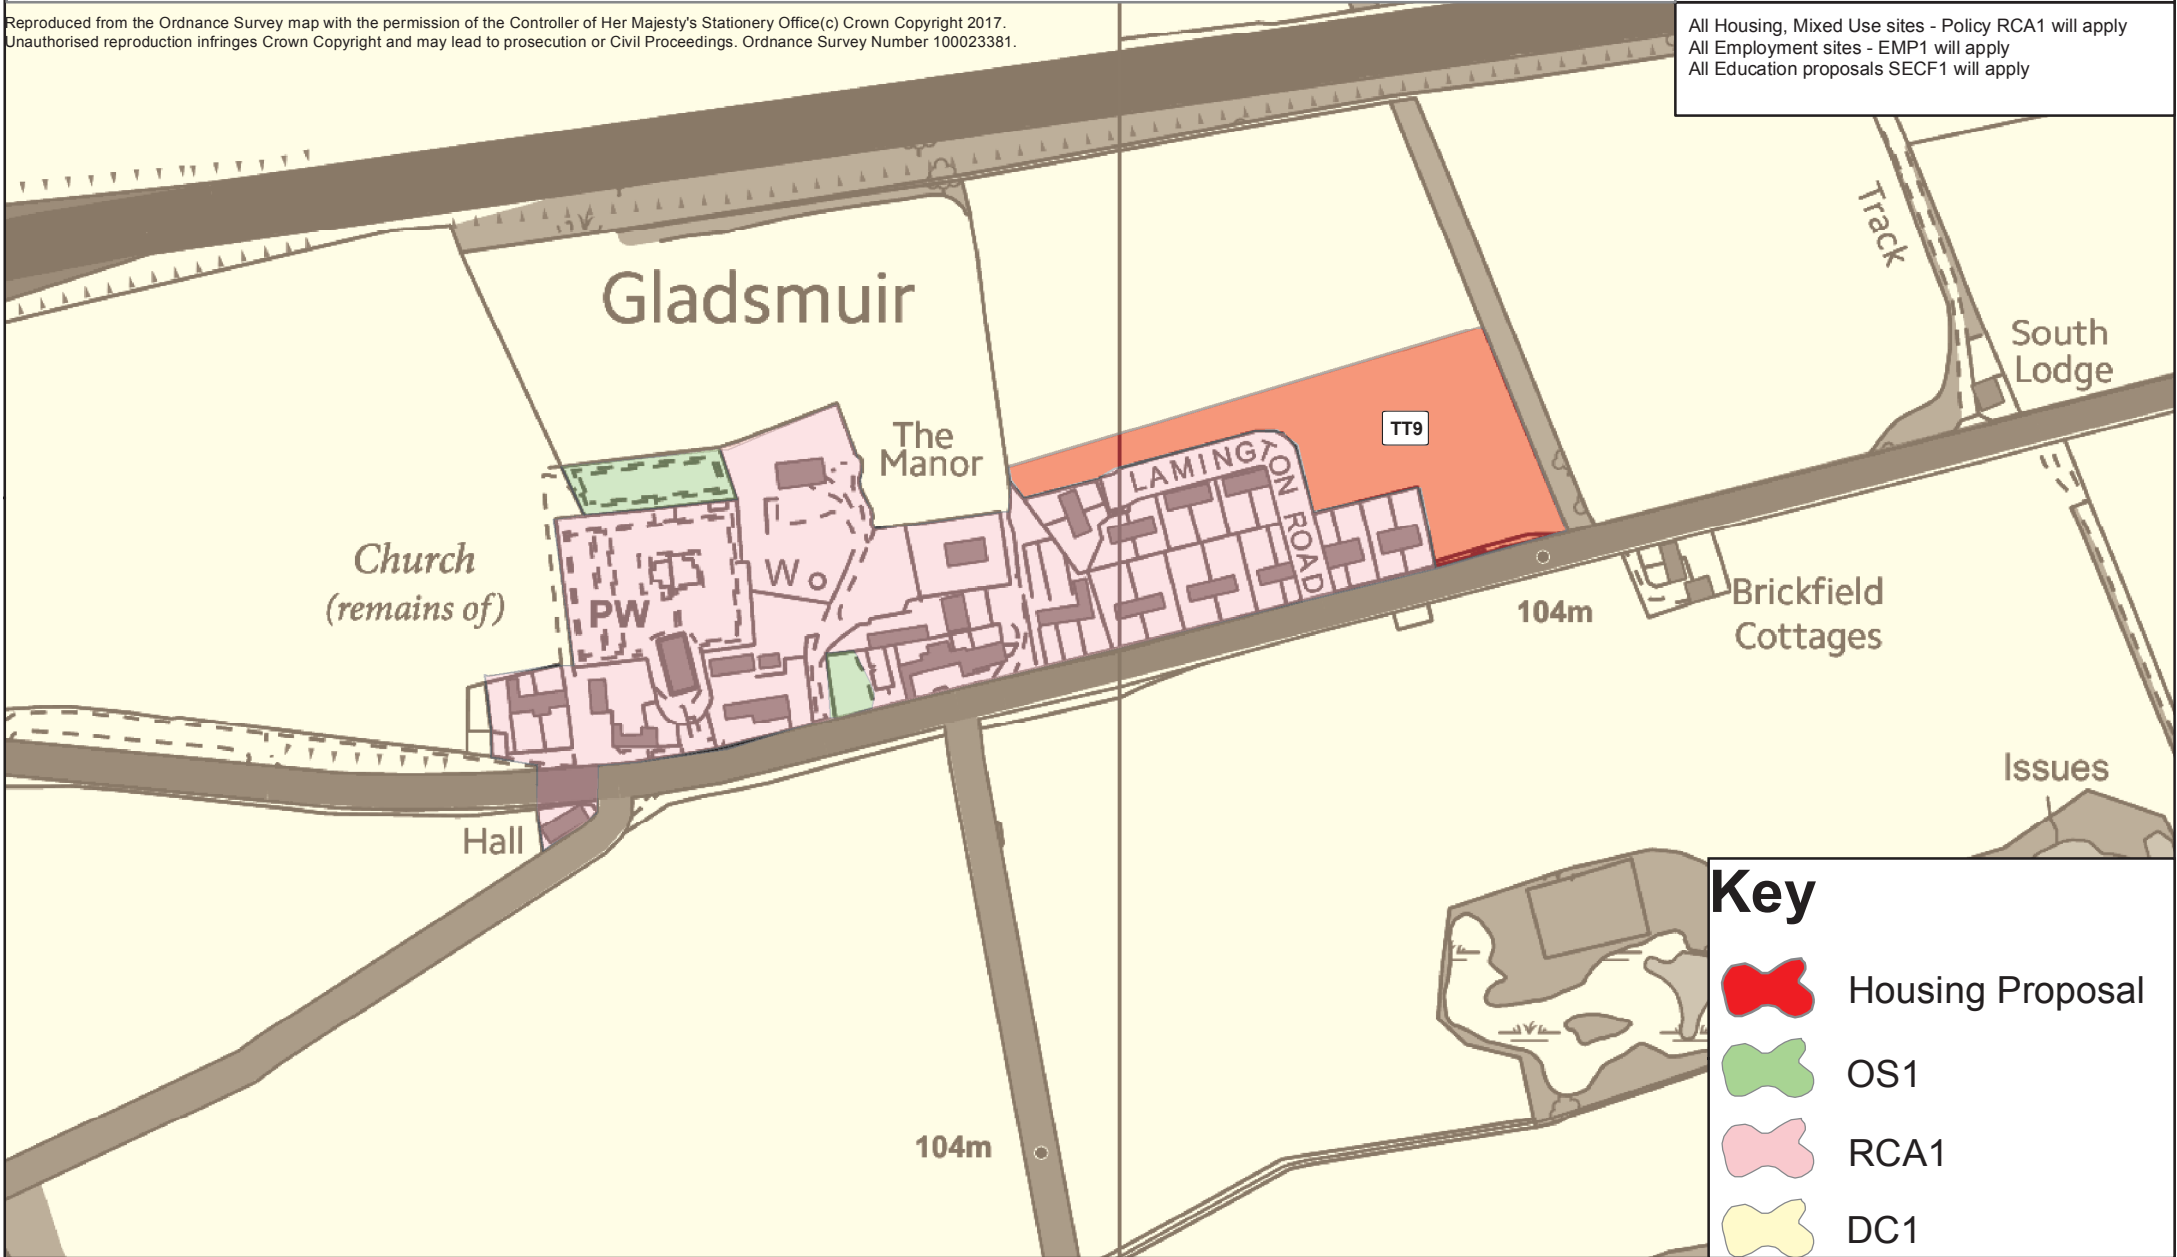

East Lothian Local Development Plan

Inset Map 27 - Gladsmuir

East Lothian
Council

Reproduced from the Ordnance Survey map with the permission of the Controller of Her Majesty's Stationery Office(c) Crown Copyright 2017.
Unauthorised reproduction infringes Crown Copyright and may lead to prosecution or Civil Proceedings. Ordnance Survey Number 100023381.

All Housing, Mixed Use sites - Policy RCA1 will apply
All Employment sites - EMP1 will apply
All Education proposals SECF1 will apply

Key

-  Housing Proposal
-  OS1
-  RCA1
-  DC1