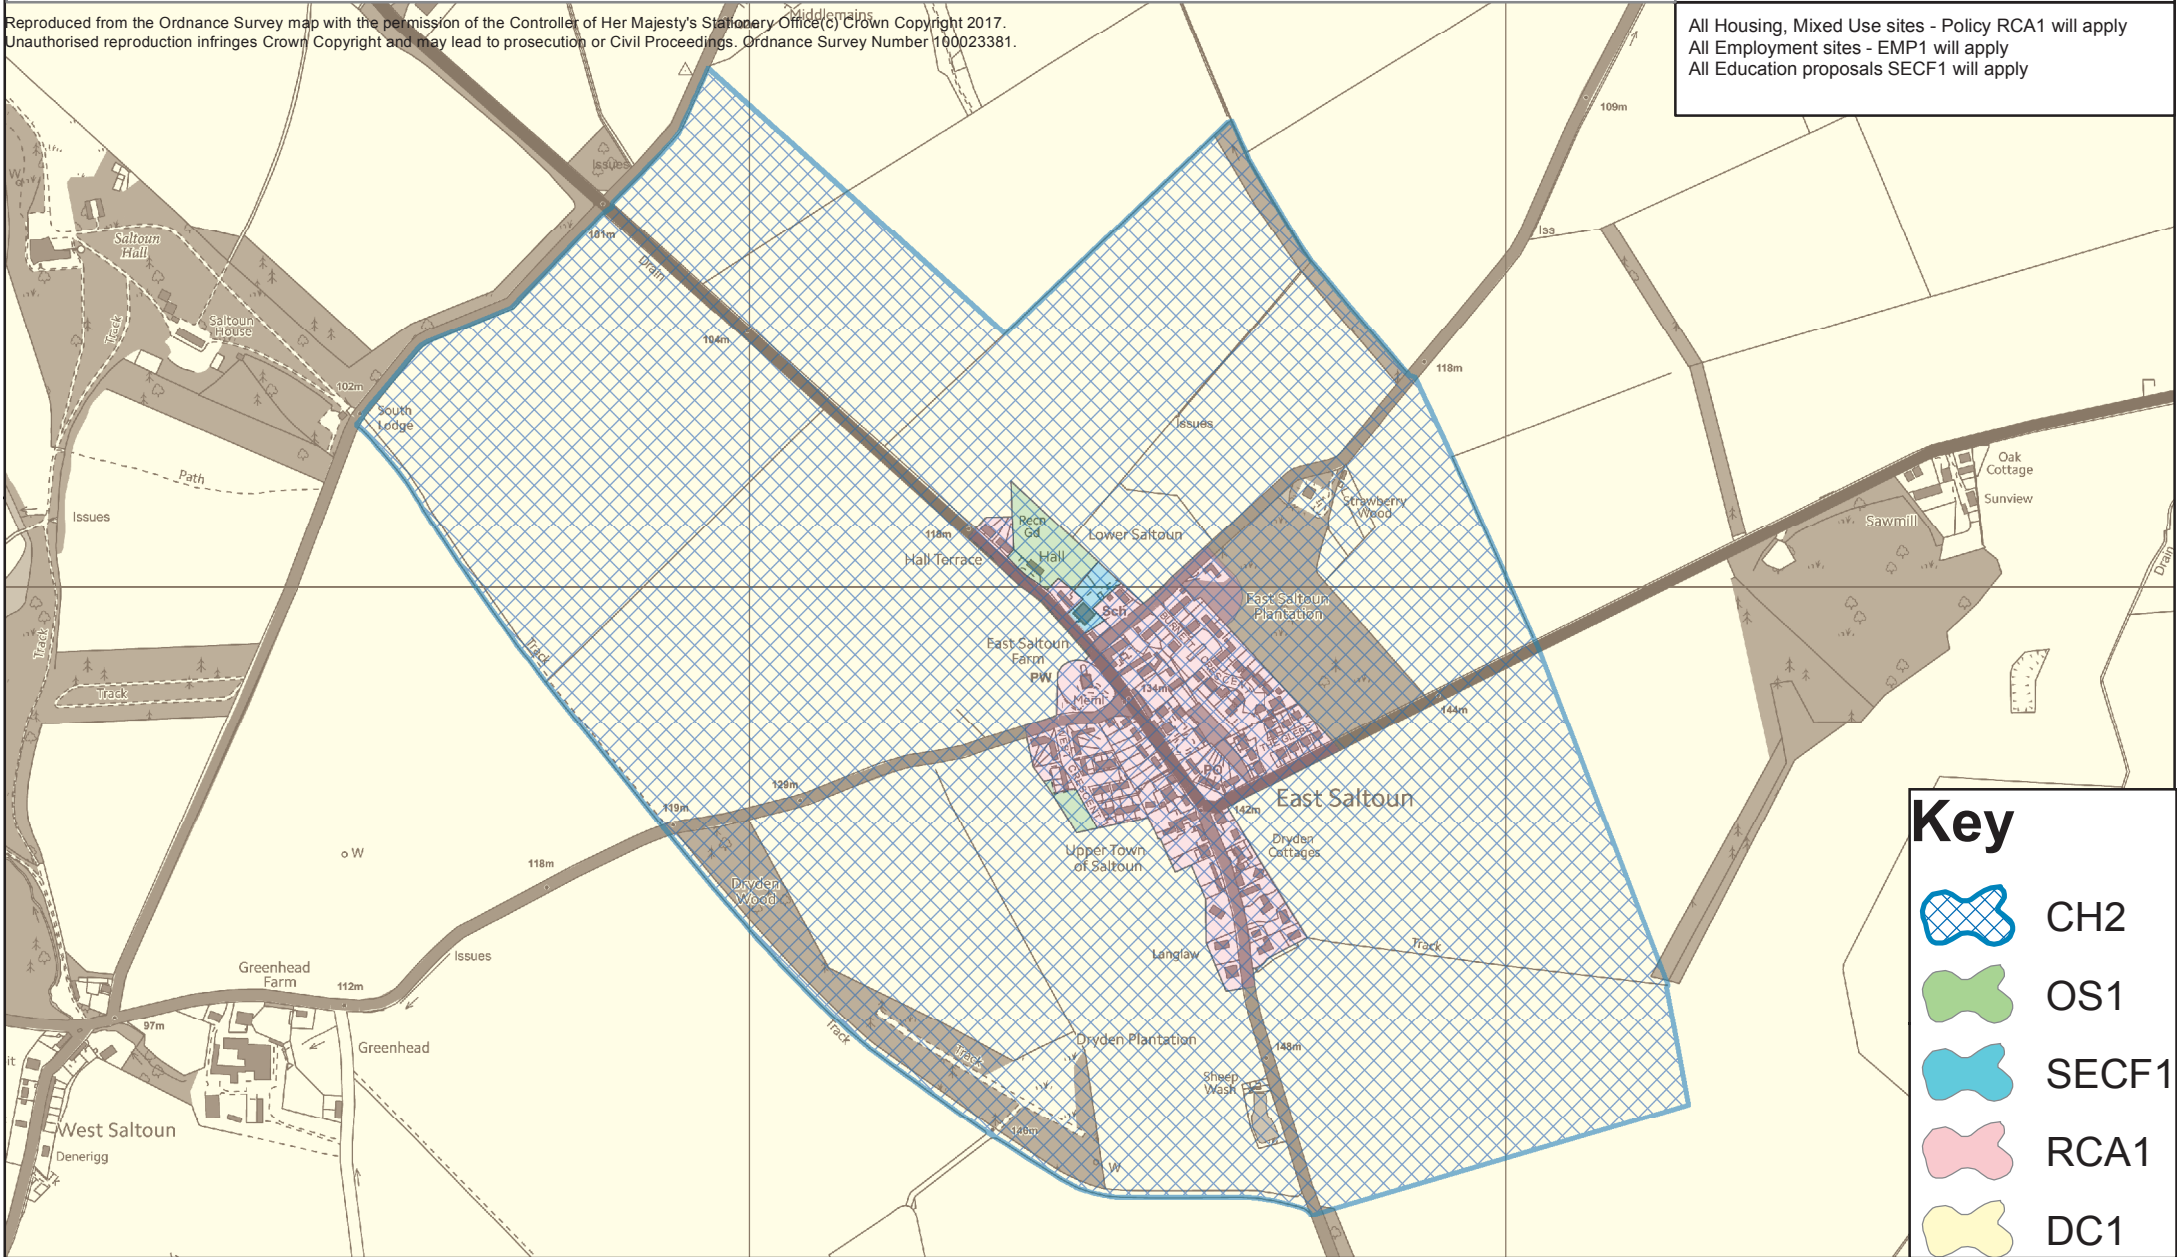

East Lothian Local Development Plan

Inset Map 24 - East Saltoun

**East Lothian
Council**

Reproduced from the Ordnance Survey map with the permission of the Controller of Her Majesty's Stationery Office (c) Crown Copyright 2017. Unauthorised reproduction infringes Crown Copyright and may lead to prosecution or Civil Proceedings. Ordnance Survey Number 100023381.

All Housing, Mixed Use sites - Policy RCA1 will apply
All Employment sites - EMP1 will apply
All Education proposals SECF1 will apply

Key

-  CH2
-  OS1
-  SECF1
-  RCA1
-  DC1