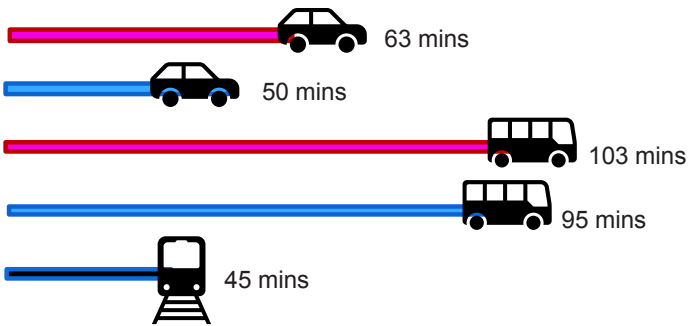

Edinburgh Park