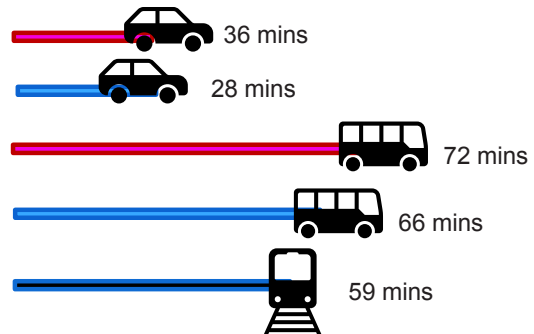

Ocean Terminal