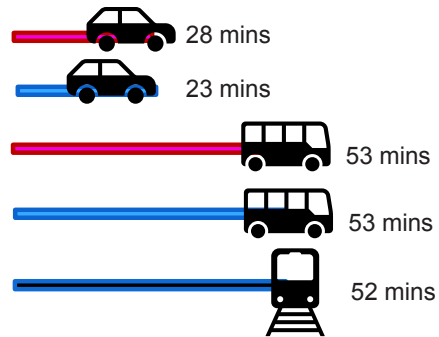

Ocean Terminal