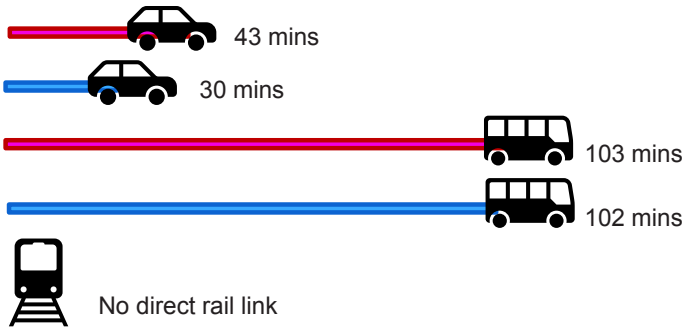

Edinburgh Park