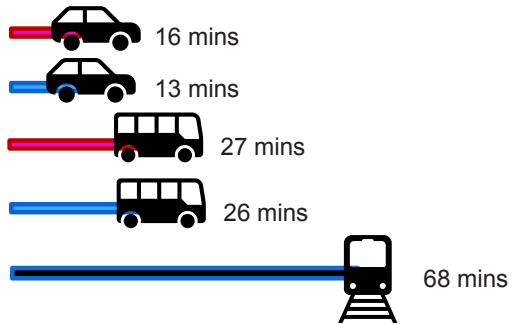

Fort Retail Park

Peak (8-10am) Off Peak (1-3pm) *Train times are constant

Sources: SEStran Regional Model road journey times, bus timetables, train timetables