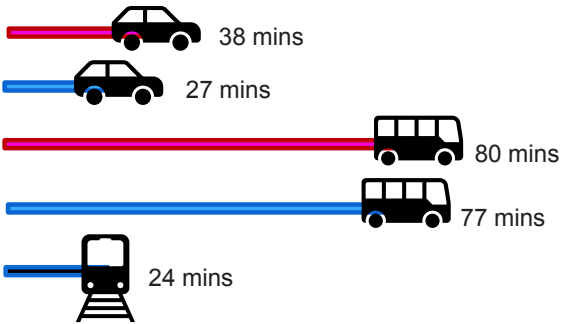

Edinburgh Park