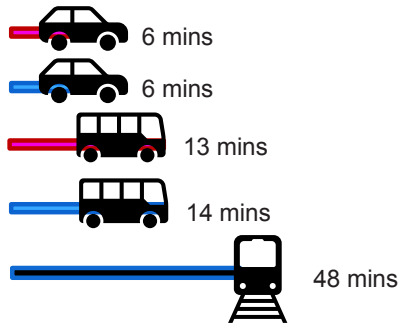

Fort Retail Park

Peak (8-10am) Off Peak (1-3pm) *Train times are constant

Sources: SEStran Regional Model road journey times, bus timetables, train timetables