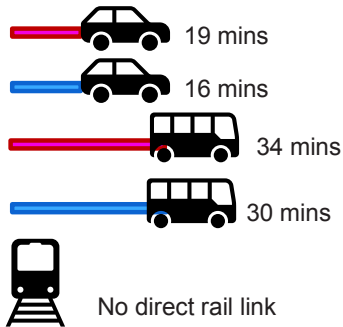

Fort Retail Park

█ Peak (8-10am)
█ Off Peak (1-3pm)
*Train times are constant

Sources: SEStran Regional Model road journey times, bus timetables, train timetables