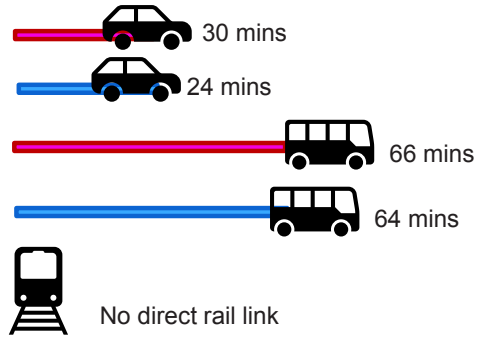

Ocean Terminal