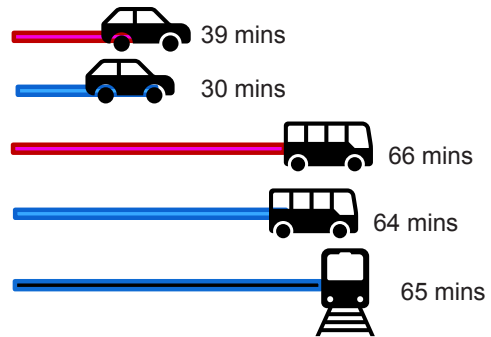

Ocean Terminal