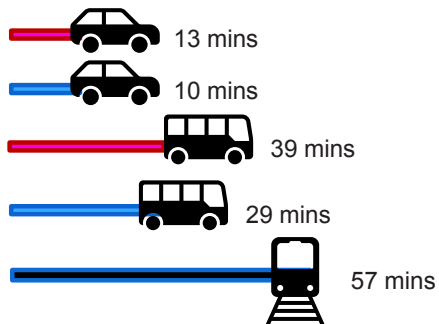

Fort Retail Park

█ Peak (8-10am)
█ Off Peak (1-3pm)
*Train times are constant

Sources: SEStran Regional Model road journey times, bus timetables, train timetables