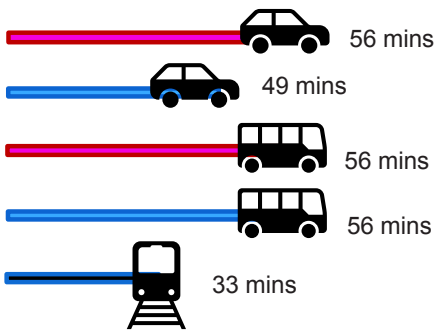

North Berwick

Edinburgh City Centre