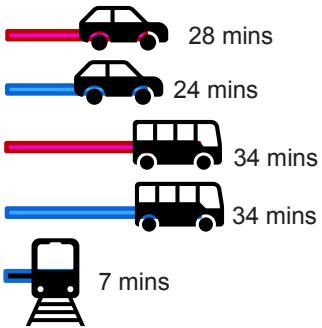

Musselburgh

Edinburgh City Centre