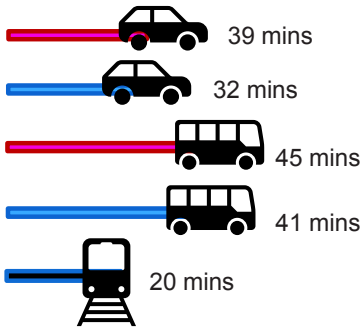

Longniddry

Edinburgh City Centre