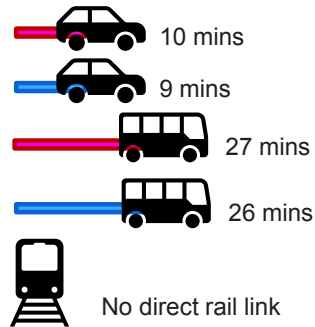

Fort Retail Park

Peak (8-10am) Off Peak (1-3pm) *Train times are constant

Sources: SEStran Regional Model road journey times, bus timetables, train timetables