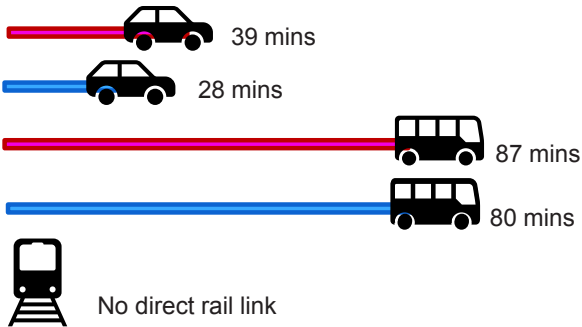

Edinburgh Park