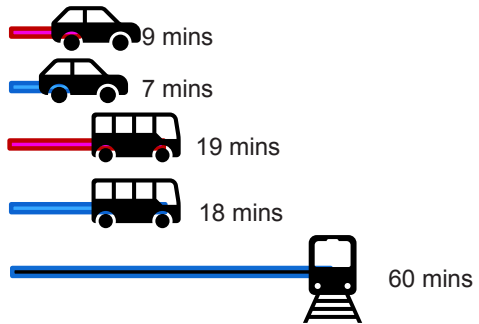

Fort Retail Park

█ Peak (8-10am)
█ Off Peak (1-3pm)
*Train times are constant

Sources: SEStran Regional Model road journey times, bus timetables, train timetables