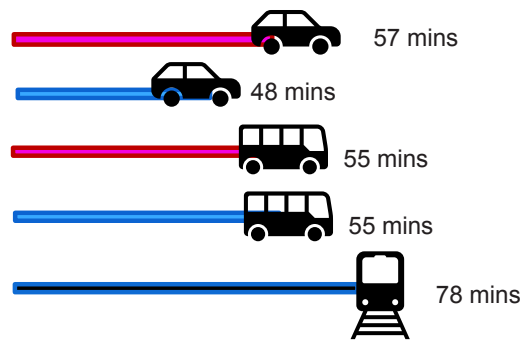

Ocean Terminal