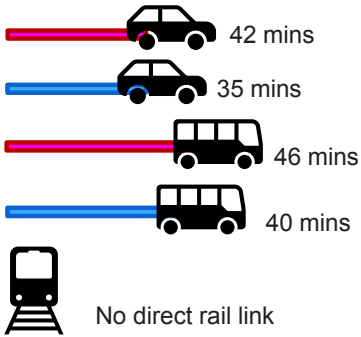

Haddington

Edinburgh City Centre