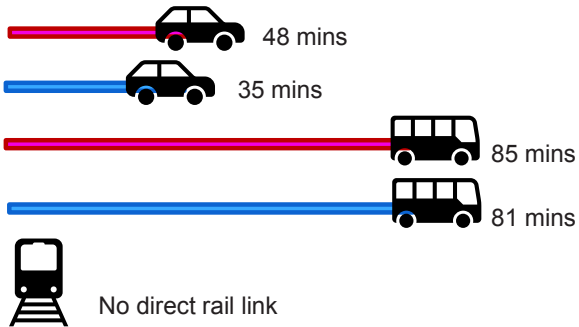

Edinburgh Park