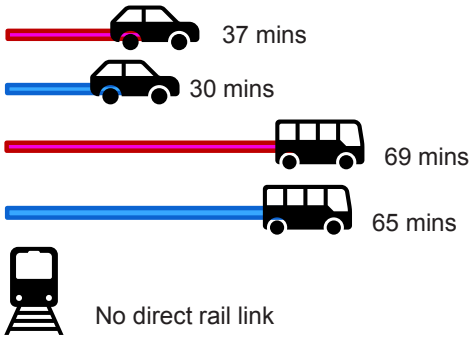

Cockenzie / Port Seton

Edinburgh City Centre