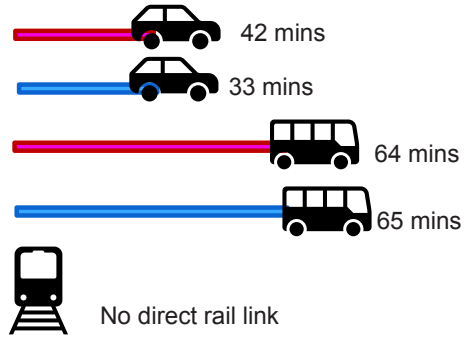

Ocean Terminal