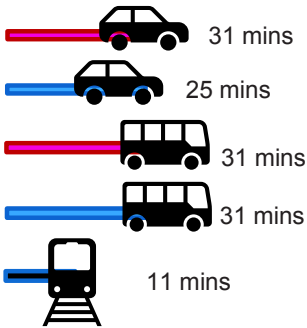

Wallyford

Edinburgh City Centre