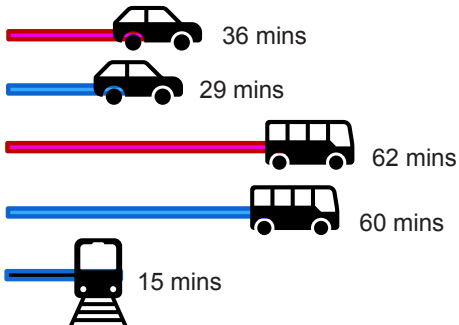

Prestonpans

Edinburgh City Centre