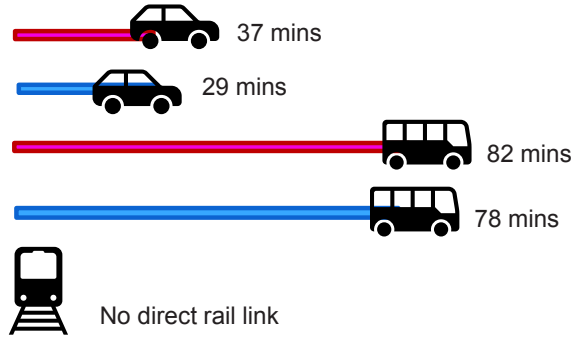

Ocean Terminal