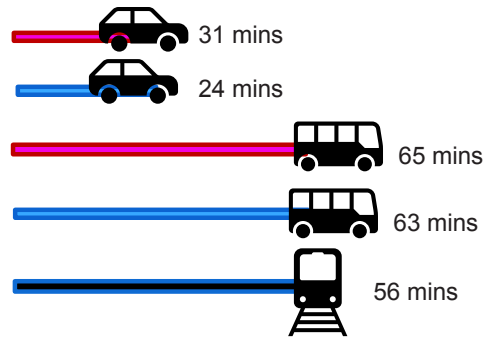

Ocean Terminal