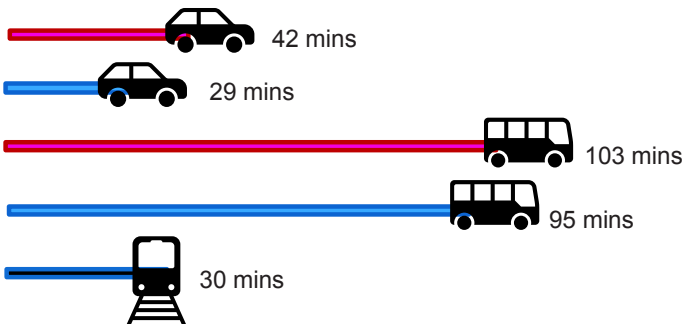

Edinburgh Park