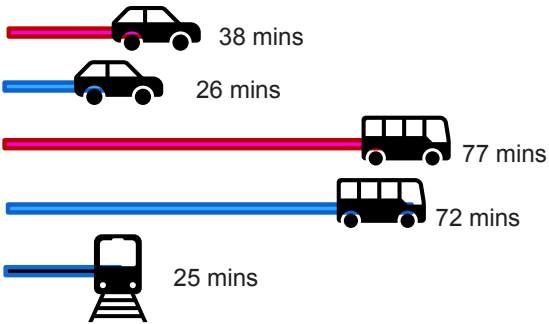

Edinburgh Park