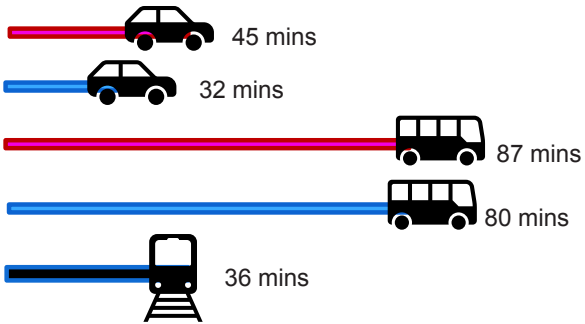

Edinburgh Park