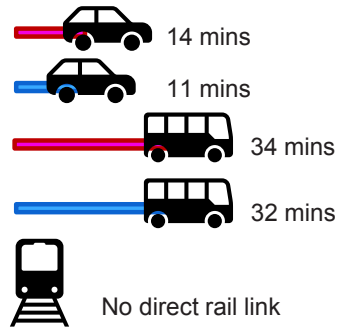

Fort Retail Park

█ Peak (8-10am)
█ Off Peak (1-3pm)
*Train times are constant

Sources: SEStran Regional Model road journey times, bus timetables, train timetables