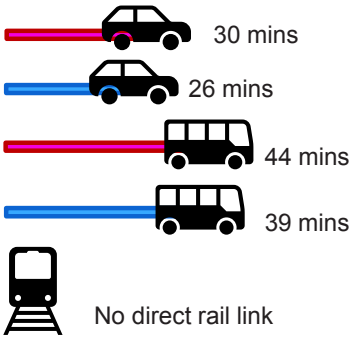

Tranent

Edinburgh City Centre