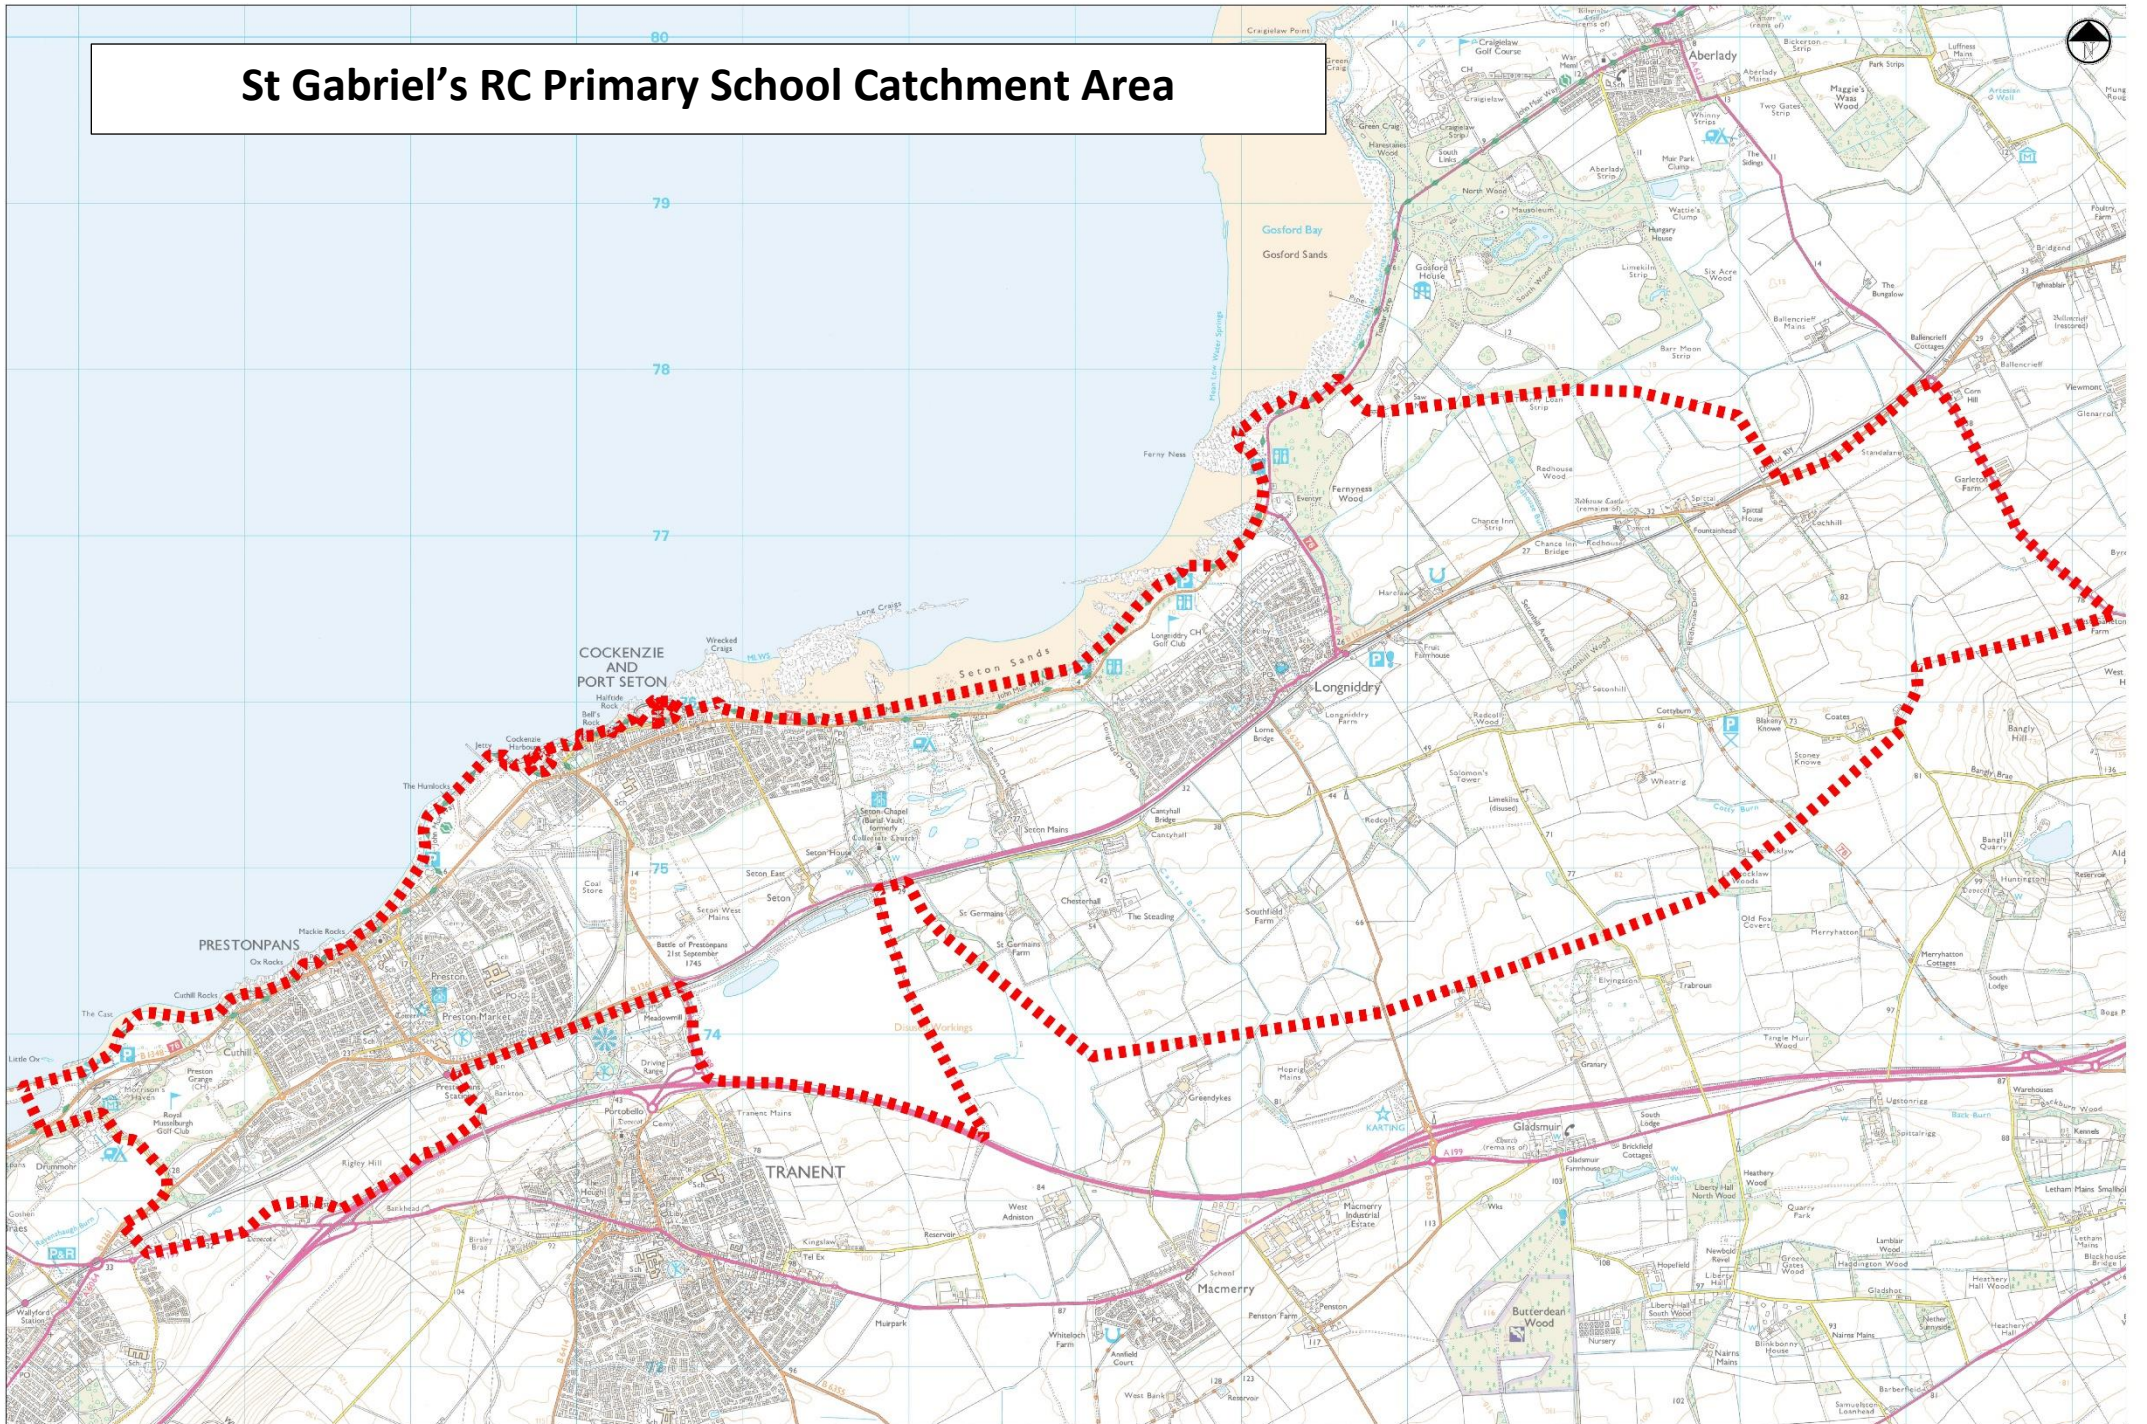

St Gabriel's RC Primary School Catchment Area

Scale: 1:11100
Date: 19 January 2024

Reproduced by permission of Ordnance Survey on behalf of HMSO. (C) Crown Copyright and database right 2011. All rights reserved. Ordnance Survey Licence number AC0000824676.