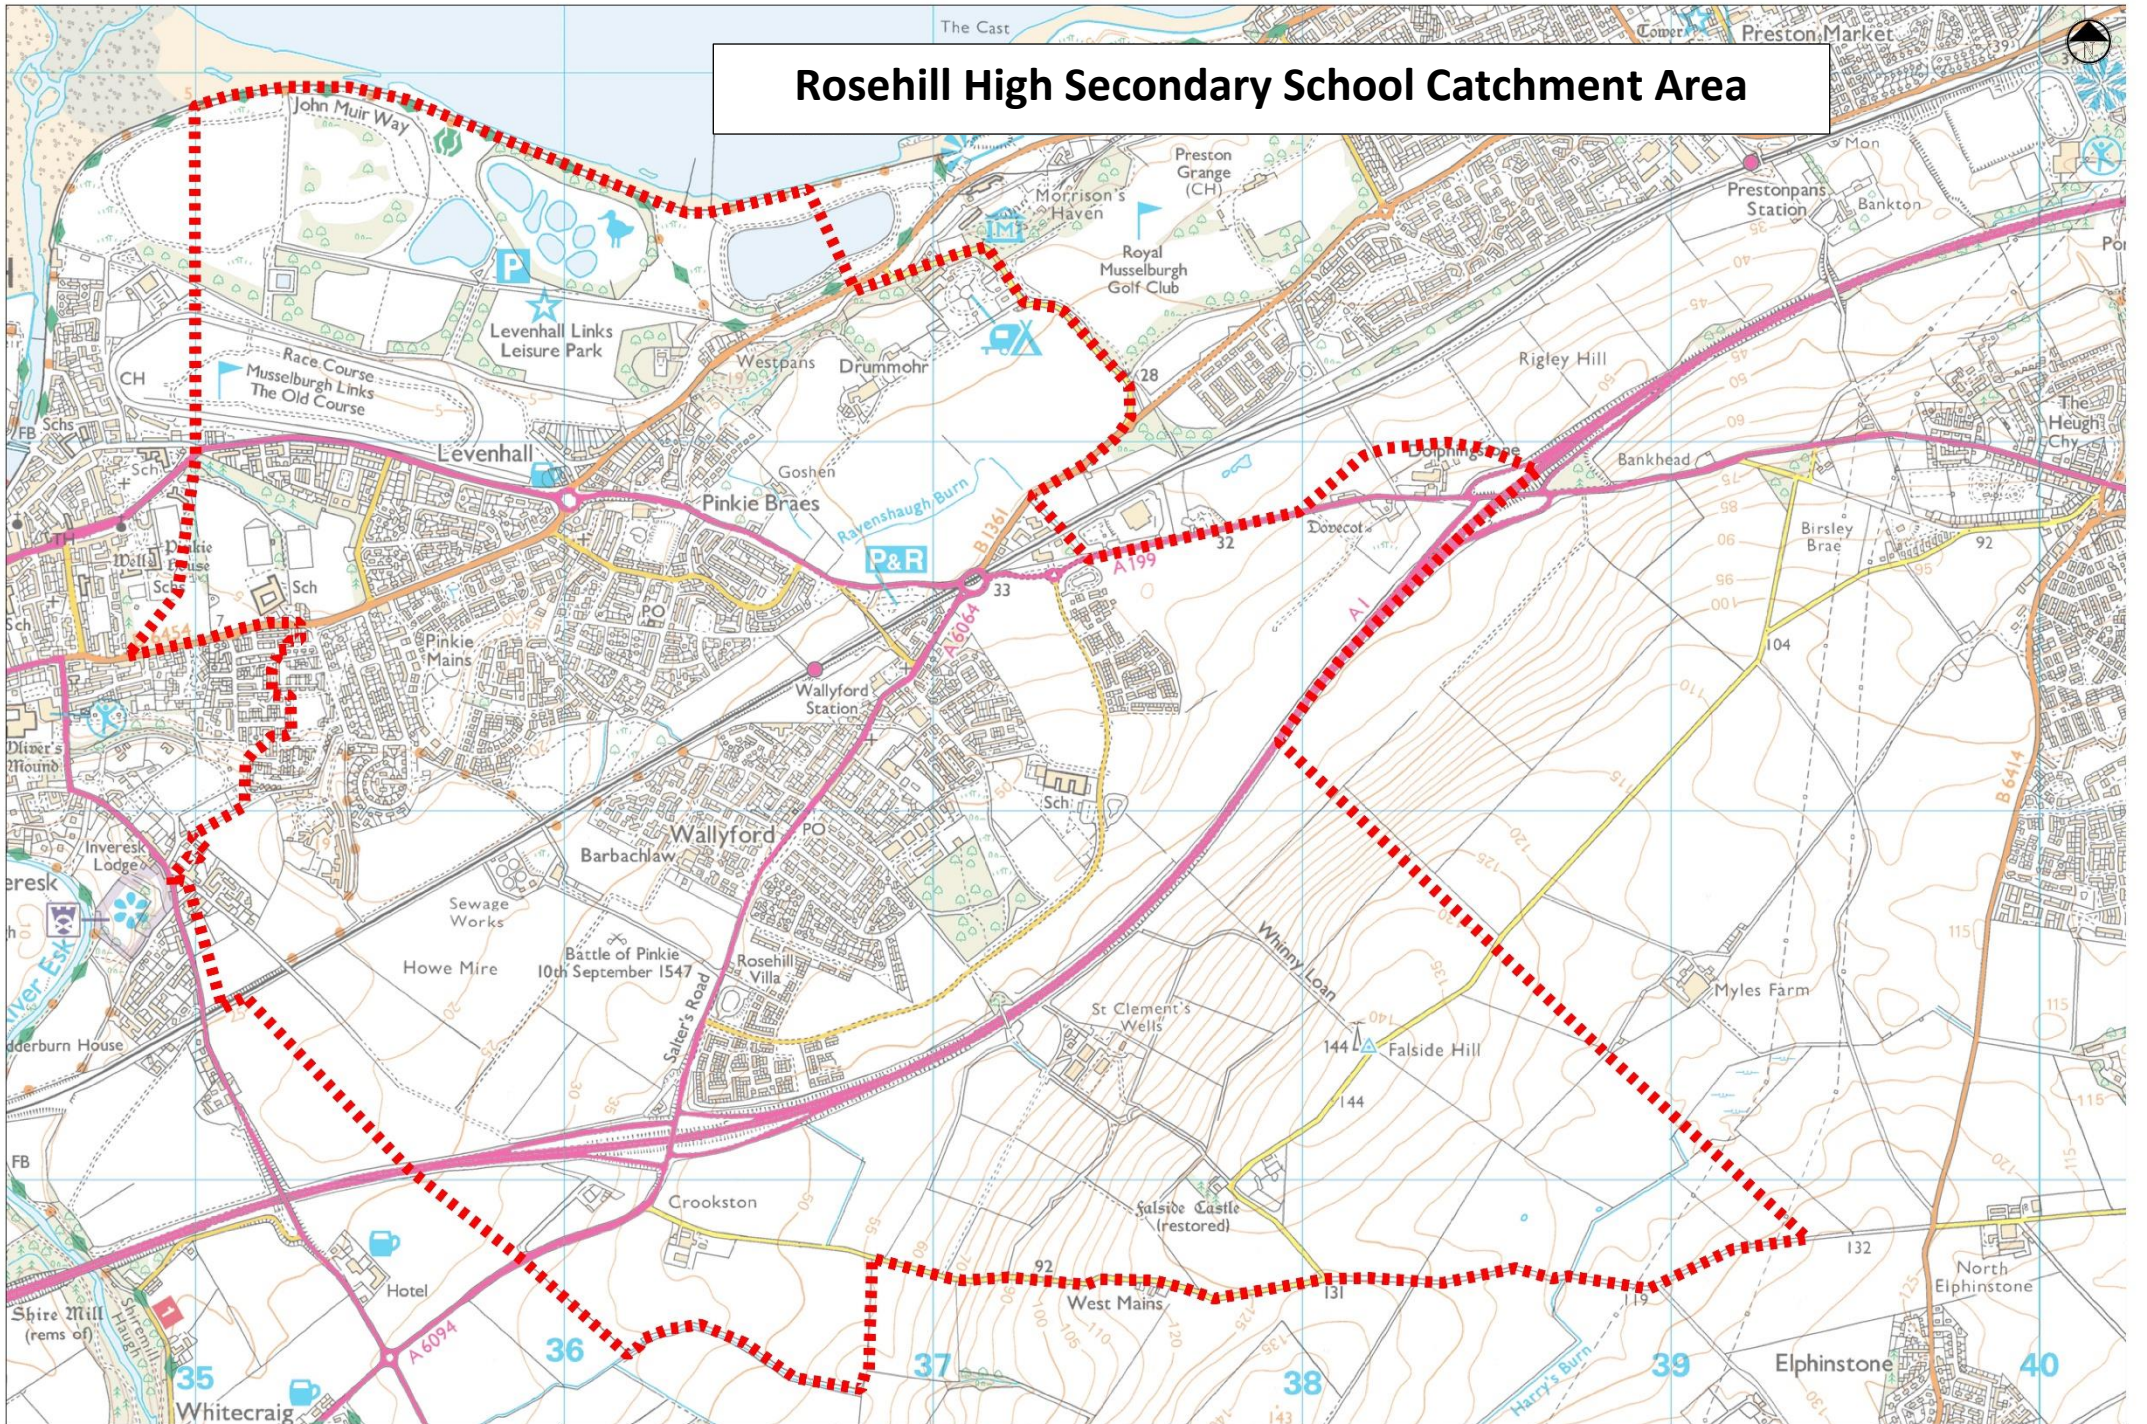

# Rosehill High Secondary School Catchment Area

Scale: 1:5000  
Date: 19 January 2024

Reproduced by permission of Ordnance Survey on behalf of HMSO. (C) Crown Copyright and database right 2011. All rights reserved. Ordnance Survey Licence number AC0000824676.